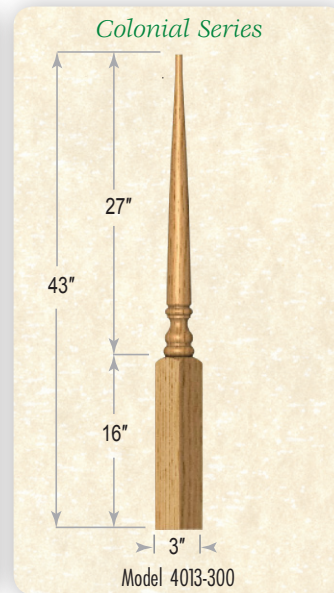

# RAKE NEWELS

CLASSIC *Collection*

Our Rake Newels are the perfect solution when you have a long rake rail run and need extra stability. Also good for Over-the-Post level runs where fittings with caps are not desired.