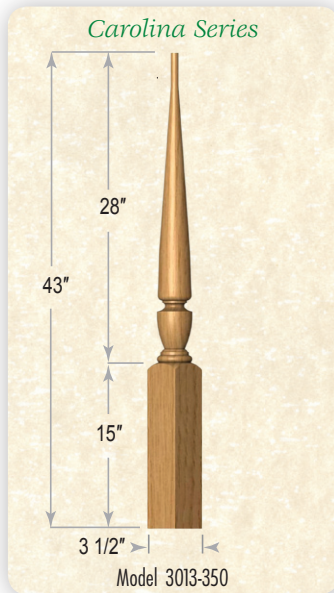

# RAKE NEWELS

CLASSIC *Collection*

Our Rake Newels are the perfect solution when you have a long rake rail run and need extra stability. Also good for Over-the-Post level runs where fittings with caps are not desired.