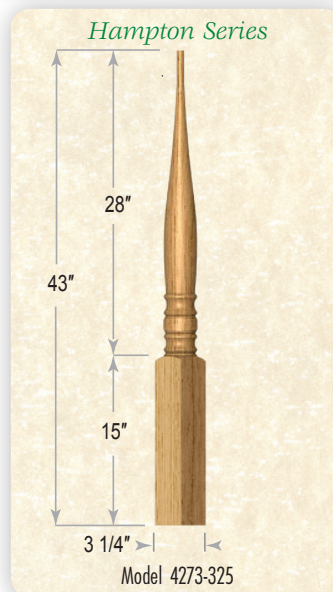

# RAKE NEWELS

CLASSIC *Collection*

Our Rake Newels are the perfect solution when you have a long rake rail run and need extra stability. Also good for Over-the-Post level runs where fittings with caps are not desired.