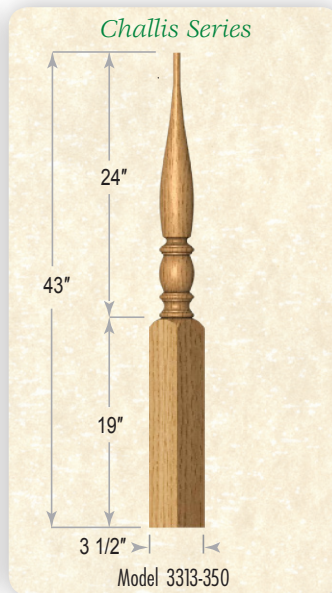

# RAKE NEWELS

CLASSIC *Collection*

Our Rake Newels are the perfect solution when you have a long rake rail run and need extra stability. Also good for Over-the-Post level runs where fittings with caps are not desired.