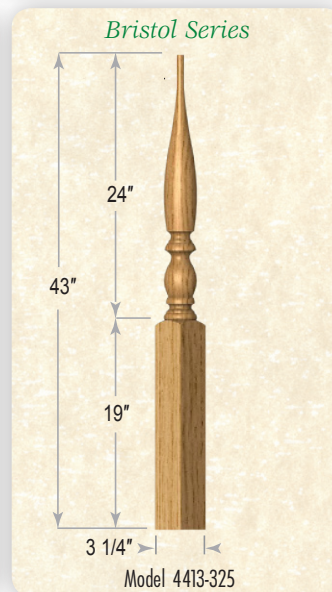

# RAKE NEWELS

CLASSIC *Collection*

Our Rake Newels are the perfect solution when you have a long rake rail run and need extra stability. Also good for Over-the-Post level runs where fittings with caps are not desired.