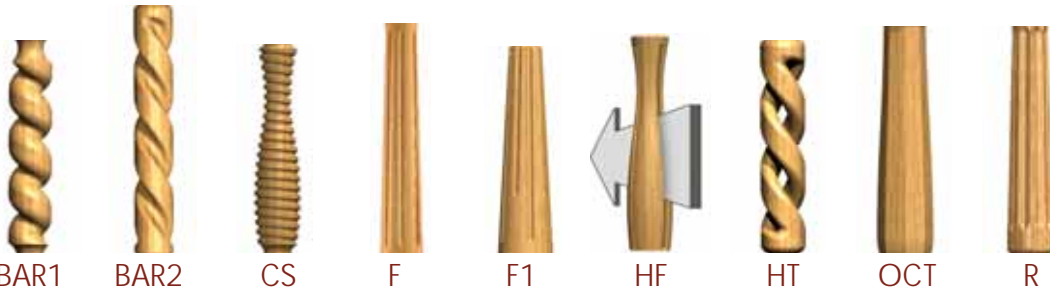

Kitchen Island Column
12700

**BELMONT SERIES
- RIBBON 2**

Kitchen Island Column
12700

**BELMONT SERIES
- RIBBON 3**

Kitchen Island Column
12700

**CLIFTON PARK SERIES
- PB/TW1**

Kitchen Island Column
12515

**BRISTOL SERIES
- HOLLOW FLUTE**

Kitchen Island Column
15400

**BRISTOL SERIES
- CORKSCREW**

Kitchen Island Column
15400

**BRISTOL SERIES
- RIBBON 2**

Kitchen Island Column
15400

**BRISTOL SERIES
- SQUARE**

Kitchen Island Column
15400

**BRISTOL SERIES
- TWIST 2**

Kitchen Island Column
15400

MILLING OPTIONS CHART for the Diamond Collection

BAR1 BAR2 CS F F1 HF HT OCT R

RIB1 RIB2 RIB3 RT RT1 SQ TW TW1 TW2

**HUDSON SERIES
- No Milling Option**

Kitchen Island Column
12505