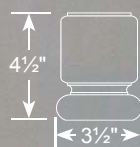

Bun Feet

BARCELONA SERIES

55E65