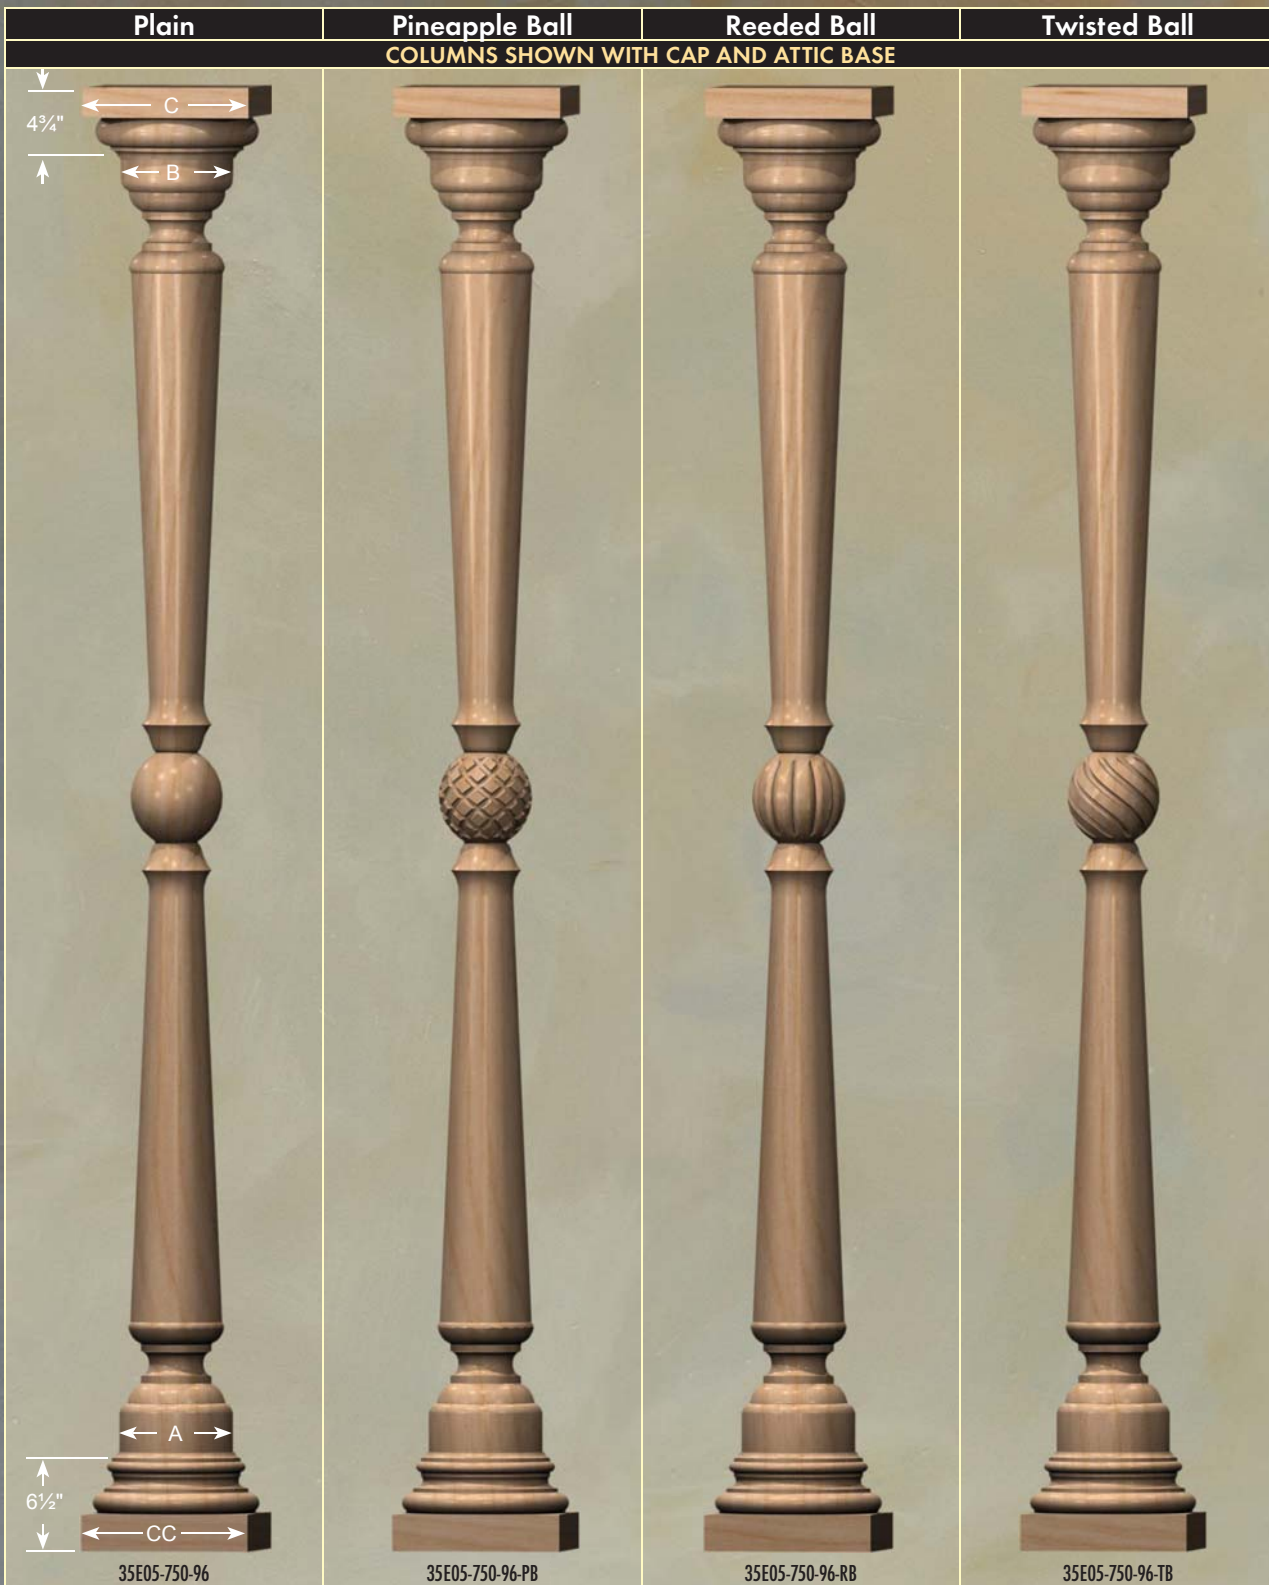

Decorative Full-Size Columns

VIENNA SERIES

VIENNA SERIES

DECORATIVE SOLID ROUND COLUMN DIMENSIONS

Column Size	Shaft, Cap and Base Dimensions					Standard Lengths (including cap & base)
	Bottom Diameter "A"	Top Diameter "B"	Square Cap Width "C"	Plinth Width "CC"	Cap & Base Included	
550	5 1/2"	5 1/2"	9"	9"	Attic Base with Tuscan Base for cap	6', 7', 8'
750	7 1/2"	7 1/2"	11"	11"	Attic Base with Tuscan Base for cap	6', 7', 8', 9', 10'
950	9 1/2"	9 1/2"	13"	13"	Attic Base with Tuscan Base for cap	6'

Our Columns have not been tested for their weight bearing ability and therefore are sold as NON-Weight bearing.

Decorative Full-Size Columns

BARCELONA SERIES

BARCELONA SERIES

DECORATIVE SOLID ROUND COLUMN DIMENSIONS