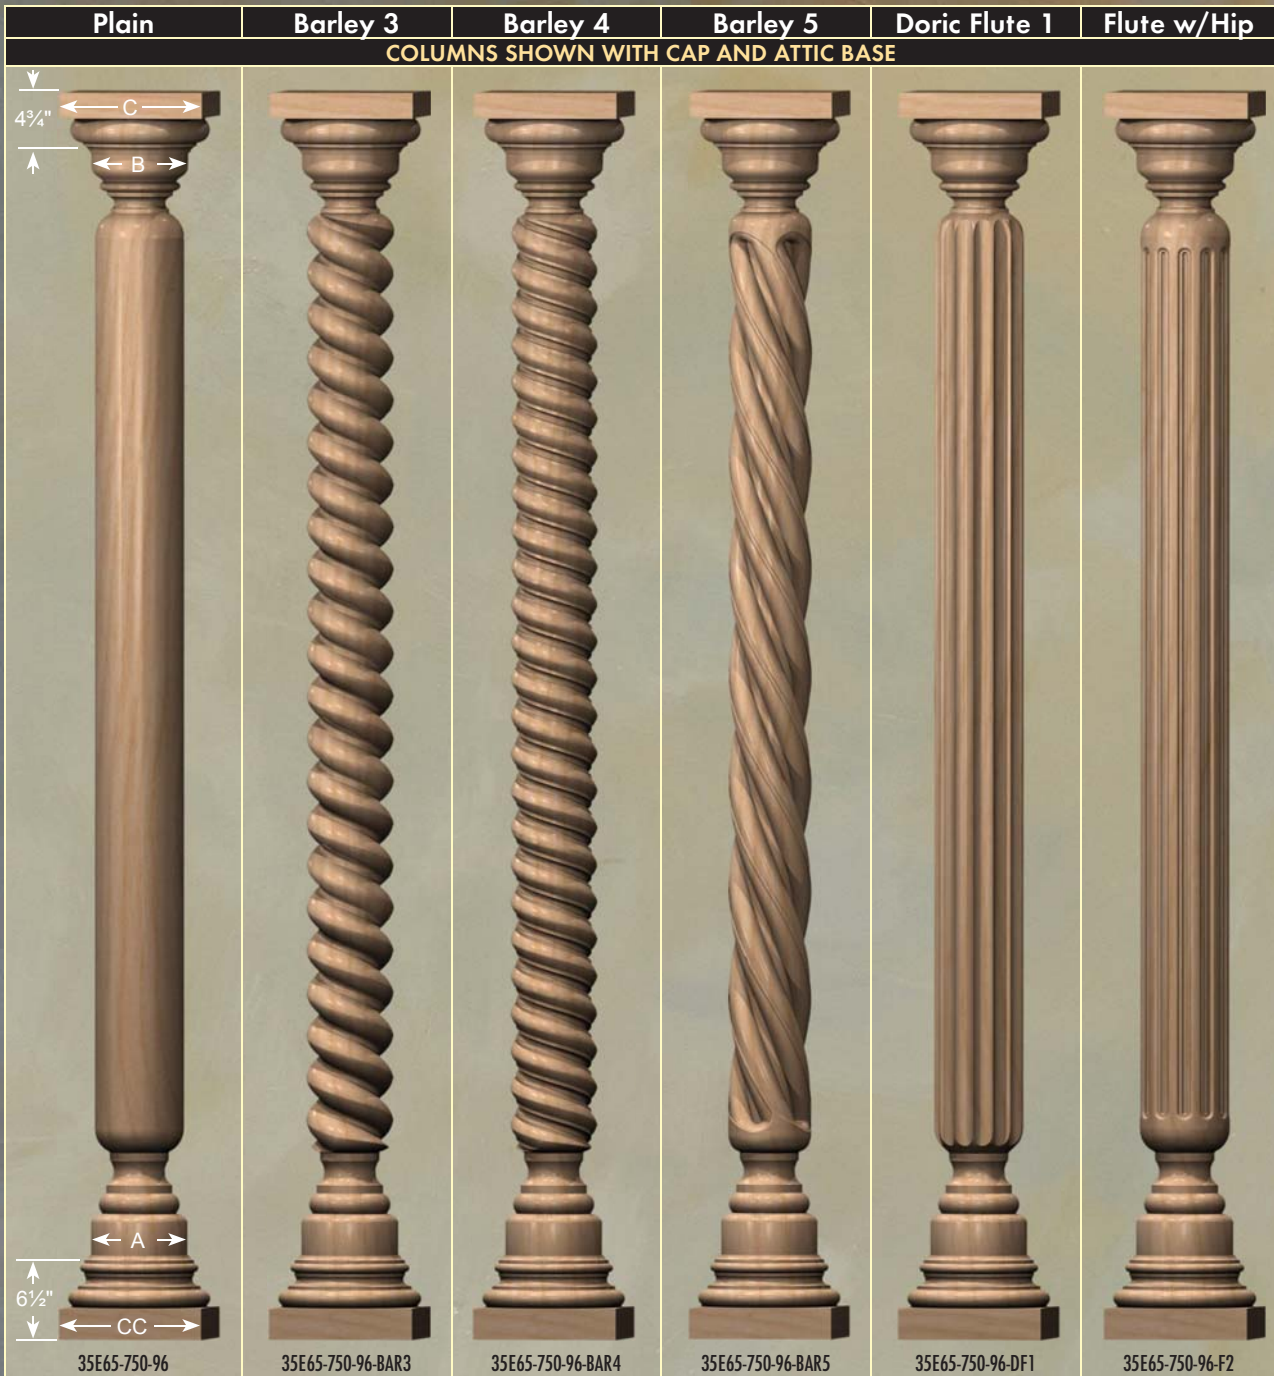

Decorative Full-Size Columns

VIENNA SERIES

VIENNA SERIES

DECORATIVE SOLID ROUND COLUMN DIMENSIONS

Column Size	Shaft, Cap and Base Dimensions					Standard Lengths (including cap & base)
	Bottom Diameter "A"	Top Diameter "B"	Square Cap Width "C"	Plinth Width "CC"	Cap & Base Included	
550	5 1/2"	5 1/2"	9"	9"	Attic Base with Tuscan Base for cap	6', 7', 8'
750	7 1/2"	7 1/2"	11"	11"	Attic Base with Tuscan Base for cap	6', 7', 8', 9', 10'
950	9 1/2"	9 1/2"	13"	13"	Attic Base with Tuscan Base for cap	6'

Our Columns have not been tested for their weight bearing ability and therefore are sold as NON-Weight bearing.

Decorative Full-Size Columns

BARCELONA SERIES

BARCELONA SERIES

DECORATIVE SOLID ROUND COLUMN DIMENSIONS

Shaft, Cap and Base Dimensions

Column Size	Bottom Diameter "A"	Top Diameter "B"	Square Cap Width "C"	Plinth Width "CC"	Cap & Base Included	Standard Lengths (including cap & base)
550	5 1/2"	5 1/2"	9"	9"	Attic Base with Tuscan Base for cap	6', 7', 8'
750	7 1/2"	7 1/2"	11"	11"	Attic Base with Tuscan Base for cap	6', 7', 8', 9', 10'
950	9 1/2"	9 1/2"	13"	13"	Attic Base with Tuscan Base for cap	6'