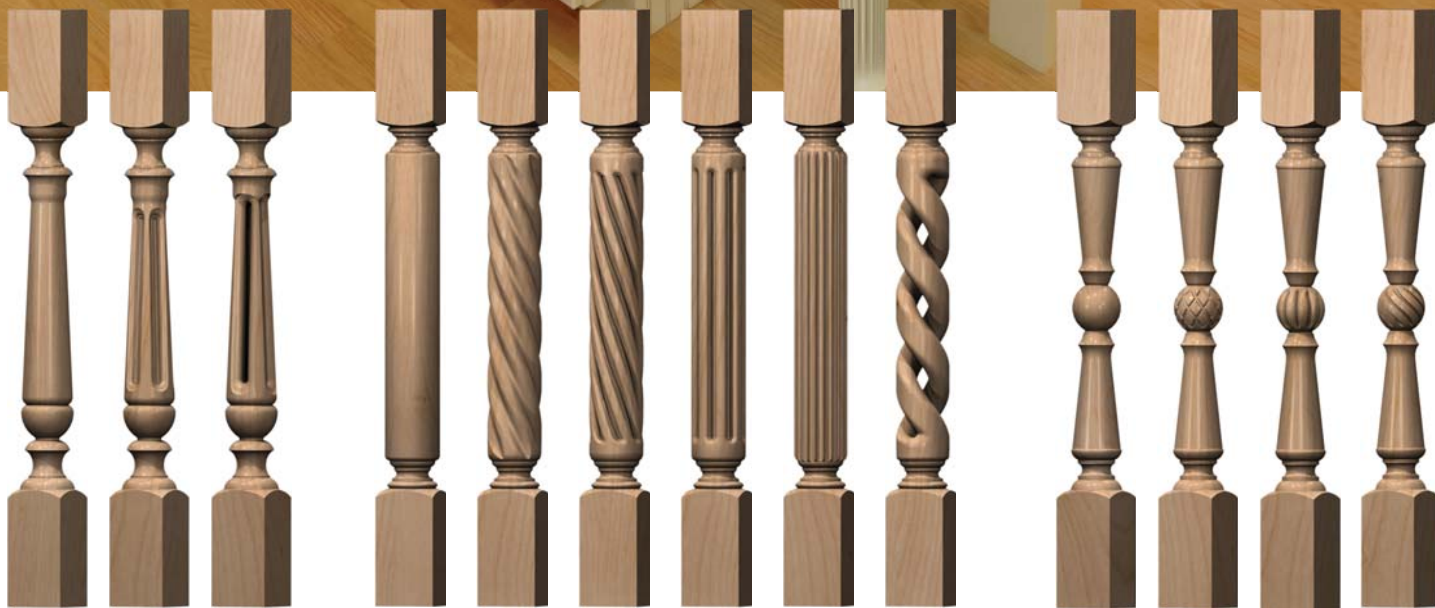

Kitchen Island Columns

Lisbon

Barcelona

Vienna

Plain Flute w/Hip Hollow Flute

Plain Barley 3 Barley w/Hip Flute w/Hip Doric Flute Hollow Twist

Plain Pineapple Ball Reeded Ball Twisted Ball

• • • • • Coordinate your European Collection interior decor with matching Interior Posts and Decorative Full-Size Columns • • • • •

Hardware Samples

Newel mounting hardware, plugs and more all available

3009 and 3019 L-Bracket™ Newel Post Fasteners
 come with super heavy-duty extruded brackets, screws & mitered trim.
 Specify 3009 for 3" newels and 3019 for 3-1/2" newels.
 Also specify Oak, Poplar, Maple, Cherry, Alder, White Oak, Beech, or Walnut when ordering.

602 Series
 High quality SOLID BRASS brackets with the very best finish available. This is a forged bracket that is hand ground prior to receiving its final topcoat finish.

Wall Rail Brackets

601 Series
 Installers love these HEAVY DUTY brackets with our quality finishes. The single mounting hole allows these brackets to swivel to the angle of the rail during installation.