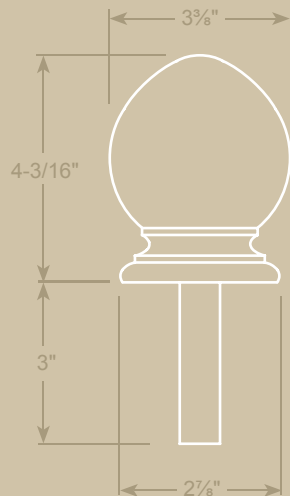

Cross Section of Doric Flute

Hollow Flute = HF

Lisbon

Hollow Twist = HT

Barcelona

Pineapple Ball = PB

Vienna

Reeded Ball = RB

Vienna

Twisted Ball = TB

Vienna

All finials are available from the smallest of diameters up to an overall width of 1 3/4". When ordering, specify your base diameter. (all dowels are 3/4" wide)

Venus

FINIAL-VEN-2875