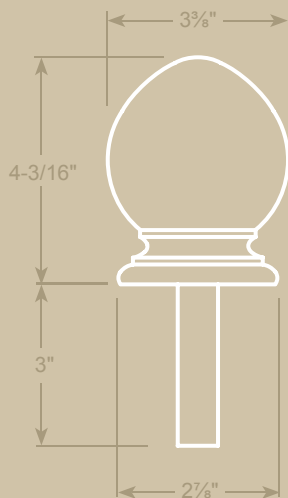

Barley 3 = **BAR3**

Barcelona

Barley 4 = **BAR4**

Barcelona

Barley 5 = **BAR5**

Barcelona

Flute with Hip = **F2**

Barcelona

Doric Flute 1 = **DF1**

Barcelona

Hollow Flute = **HF**

Lisbon

Hollow Twist = **HT**

Barcelona

Pineapple Ball = **PB**

Vienna

Reeded Ball = **RB**

Vienna

Twisted Ball = **TB**

Vienna

All finials are available from the smallest of diameters up to an overall width of 14³/₄". When ordering, specify your base diameter. (all dowels are 3/4" wide)

Venus

FINIAL-VEN-2875

Athena

FINIAL-ATH-2875

Finials

VEN

ATH

Post to Post Newel Tops