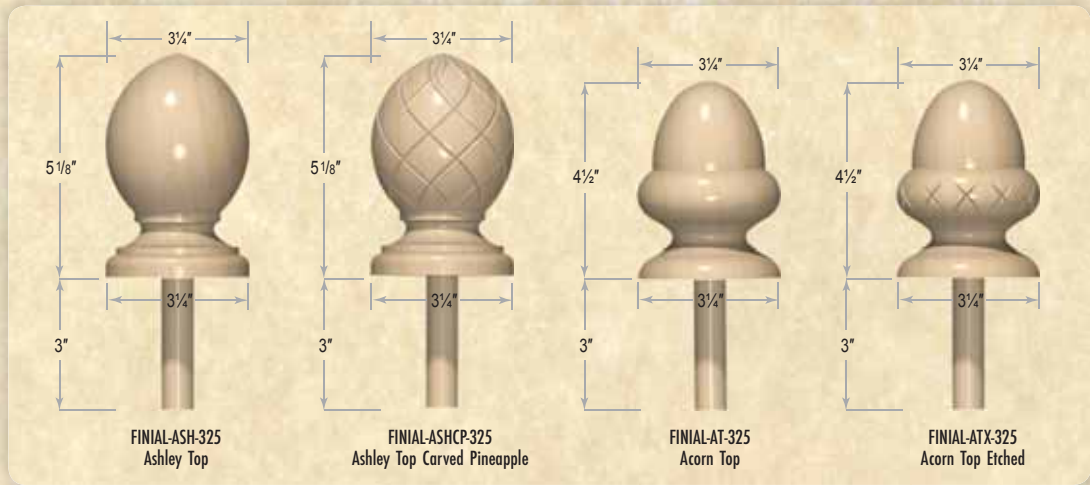

FINIALS	CODE
Ashley Top	ASH
Ashley Top Carved Pineapple	ASHCP
Acorn Top	AT
Acorn Top Etched	ATX
Ball Top	BT
Ball Top Beaded	BTB
Ball Top Pineapple	BTP
Ball Top Reeded	BTR
Colonial Top	COL
Dome Top	DOM
Metro Top	MET
Mushroom Top	MT
Spade Top	ST
Tempo Top	TEM

Finials

Our finials are available in all of our Hardwood species and others upon request. All finials are available from the smallest of diameters up to an overall width of 14 3/4". (all dowels are 3/4" wide)