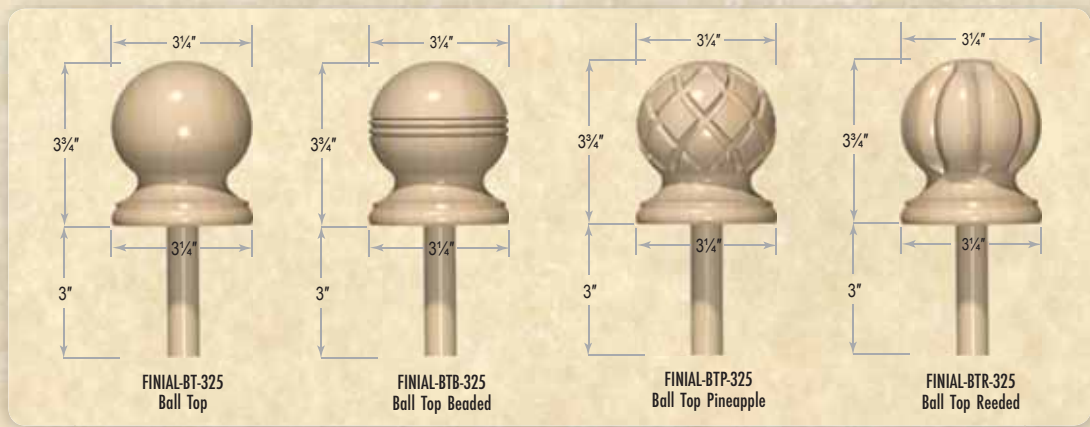

FINIALS	CODE
Ashley Top	ASH
Ashley Top Carved Pineapple	ASHCP
Acorn Top	AT
Acorn Top Etched	ATX
Ball Top	BT
Ball Top Beaded	BTB
Ball Top Pineapple	BTP
Ball Top Reeded	BTR
Colonial Top	COL
Dome Top	DOM
Metro Top	MET
Mushroom Top	MT
Spade Top	ST
Tempo Top	TEM

Finials

Our finials are available in all of our Hardwood species and others upon request. All finials are available from the smallest of diameters up to an overall width of 14 3/4". (all dowels are 3/4" wide)