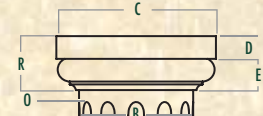

<<<< **Fireplace Tapered Round Column (Model 30000)**

Column Size	Shaft Dimensions *						Standard Lengths (including cap & base)
	Bottom Diameter "A"	Top Diameter "B"	Below Flute "N" +	Above Flute "O"	Above Neckmold "T"	Cap & Base Included	
300	3"	2½"	1/2"	1/2"	1¼"	Tuscan	52"
450	4½"	3¾"	1/2"	1/2"	1¼"	Tuscan	52"

Fireplace NO Tapered Round Column (Model 36000) >>>>

Column Size	Shaft Dimensions *					Standard Lengths (including cap & base)
	Bottom Diameter "A"	Top Diameter "B"	Below Flute "N" +	Above Flute "O"	Cap & Base Included	
300	3"	3"	1/2"	1/2"	2 Tuscan Bases	52"
450	4½"	4½"	1/2"	1/2"	2 Tuscan Bases	52"

* Dimensions shown are after final field trimming of shaft bottom
+ After final field trimming
Neckmold on No Tapered Columns is not standard, but is available as an option

Fireplace Tapered Column

Tuscan Cap Dimensions

Column Size	Square Width "L"	Square Height "K"	Round Height "J"	Round Width "M"	Overall Height "H"	Model Number
300	4¼"	1"	¾"	2¾"	1¾"	CAPTUS300
450	5½"	1"	¾"	4"	1¾"	CAPTUS450

Tuscan Base Dimensions

Column Size	Square Width "C"	Square Height "D"	Round Height "E"	Round Width "F"	Overall Height "R"	Model Number
300	4¾"	1"	1¼"	3¼"	2¼"	BASETUS300
450	6¼"	1"	1¼"	4¾"	2¼"	BASETUS450