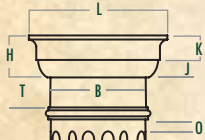

<<<< **Fireplace Tapered Round Column (Model 30000)**

Column Size	Shaft Dimensions *						Standard Lengths (including cap & base)
	Bottom Diameter "A"	Top Diameter "B"	Below Flute "N" +	Above Flute "O"	Above Neckmold "T"	Cap & Base Included	
300	3"	2½"	1/2"	1/2"	1¼"	Tuscan	52"
450	4½"	3¾"	1/2"	1/2"	1¼"	Tuscan	52"

Fireplace NO Tapered Round Column (Model 36000) >>>>

Column Size	Shaft Dimensions *					Standard Lengths (including cap & base)
	Bottom Diameter "A"	Top Diameter "B"	Below Flute "N" +	Above Flute "O"	Cap & Base Included	
300	3"	3"	1/2"	1/2"	2 Tuscan Bases	52"
450	4½"	4½"	1/2"	1/2"	2 Tuscan Bases	52"

* Dimensions shown are after final field trimming of shaft bottom
+ After final field trimming
Neckmold on No Tapered Columns is not standard, but is available as an option

Fireplace Tapered Column

Tuscan Cap Dimensions

Column Size	Square Width "L"	Square Height "K"	Round Height "J"	Round Width "M"	Overall Height "H"	Model Number
300	4¼"	1"	¾"	2¾"	1¾"	CAPTUS300
450	5½"	1"	¾"	4"	1¾"	CAPTUS450

Tuscan Base Dimensions

Column Size	Square Width "C"	Square Height "D"	Round Height "E"	Round Width "F"	Overall Height "R"	Model Number
300	4¾"	1"	1¼"	3¼"	2¼"	BASETUS300
450	6¼"	1"	1¼"	4¾"	2¼"	BASETUS450