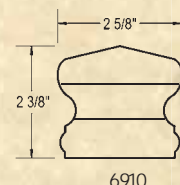

### OPTIONS

HMPL with BRZ center ply

HMPL with MHY center ply

BRZ with HMPL center ply

MHY with HMPL center ply

6210

6910

- Hard Maple with Brazilian Cherry or Mahogany
- No fittings available