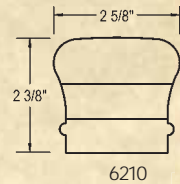

### OPTIONS

HMPL with BRZ center ply

HMPL with MHY center ply

BRZ with HMPL center ply

MHY with HMPL center ply

6210

6910

- Hard Maple with Brazilian Cherry or Mahogany
- No fittings available