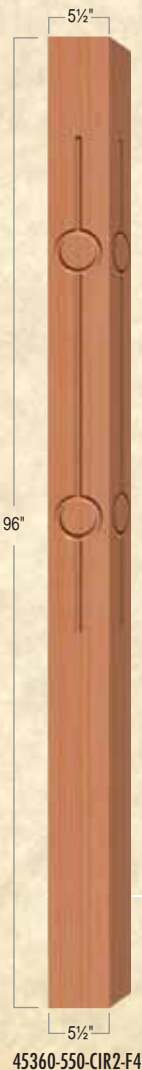

Interior Posts

Each solid wood post is inspired by one of our Oak Pointe family designs. Standard post size is 5½" wide and 96" high. Our posts have not been tested for their weight bearing ability and therefore are sold as NON-Weight bearing.

Mission Posts

MILLING OPTIONS: 4 Sides	CODE
Chamfered	C
Chamfered & Fluted	CF
Chamfered & Grooved	CG
Chamfered, Fluted & Grooved	CFG
Circle 1 Fluted	CIR1-F4
Circle 2 Fluted	CIR2-F4
Fluted	F
Fluted & Grooved	FG
Mission 4 LH V-Grooved	M4L-VG4
Mission 4 RH V-Grooved	M4R-VG4
Mission 6 Centered V-Grooved	M6C-VG4
Mission 6 LH V-Grooved	M6L-VG4
Mission 6 RH V-Grooved	M6R-VG4
Mission 9, V-Grooved	M9-VG4
Mission 15, V-Grooved	M15-VG4
MILLING OPTIONS: 2 Opposite Sides	CODE
Circle 1 Fluted	CIR1-F2
Circle 2 Fluted	CIR2-F2
Mission 4 LH V-Grooved	M4L-VG2
Mission 4 RH V-Grooved	M4R-VG2
Mission 6 Centered V-Grooved	M6C-VG2
Mission 6 LH V-Grooved	M6L-VG2
Mission 6 RH V-Grooved	M6R-VG2
Mission 9, V-Grooved	M9-VG2
Mission 15, V-Grooved	M15-VG2

Decorative Posts

Style	Code
Traditional 5067	45067-550
Bristol	45400-550
Carolina	42005-550
Challis	42105-550
Hampton	45300-550
Colonial	45015-550
Traditional 5035	45035-550
Traditional 4040	44040-550

No Milling Options

MILLING OPTIONS	CODE	Bristol	Carolina	Challis	Hampton	Colonial	Traditional 5035	Traditional 4040
Plain	-	✓	✓	✓	✓	✓	✓	✓
Barley 2	BAR2		✓		✓			
Corkscrew	CS	✓	✓	✓	✓			
Fluted	F	✓	✓	✓	✓	✓	✓	✓
Fluted Sunburst	F1	✓	✓	✓	✓	✓	✓	✓
Reeded	R	✓	✓	✓	✓	✓	✓	✓
Ribbon 1	RIB1	✓		✓				
Ribbon 2	RIB2	✓		✓				
Ribbon 3	RIB3	✓		✓				
Rope Twist	RT		✓		✓			
Rope Twist 1	RT1		✓		✓			
Twist	TW		✓		✓			
Twist 1	TW1	✓	✓	✓	✓			
Twist 2	TW2	✓	✓	✓	✓			
Urn Fluted	UF		✓					