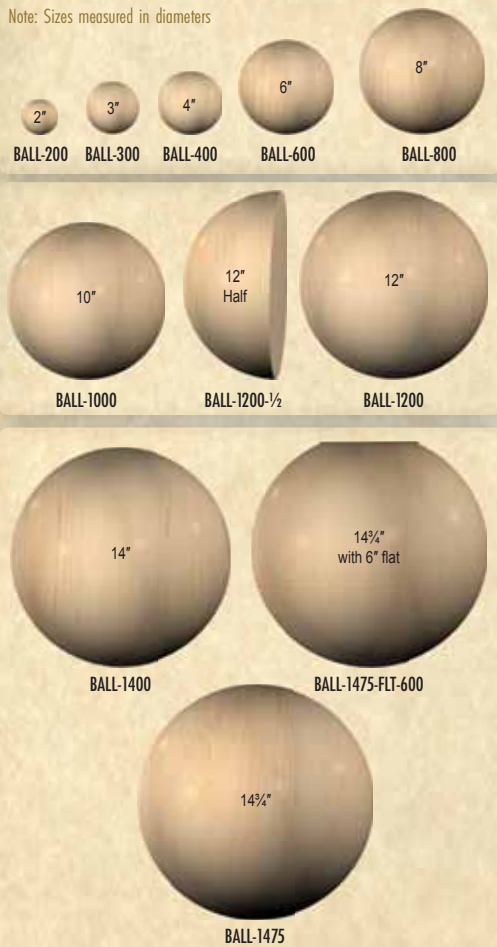

Note: Sizes measured in diameters

Wood Balls

Wood balls have a variety of uses. Choose from diameters up to 14 3/4", full round, half round (must be ordered in pairs) or round with flat(s). All available in our usual hardwood species and more.