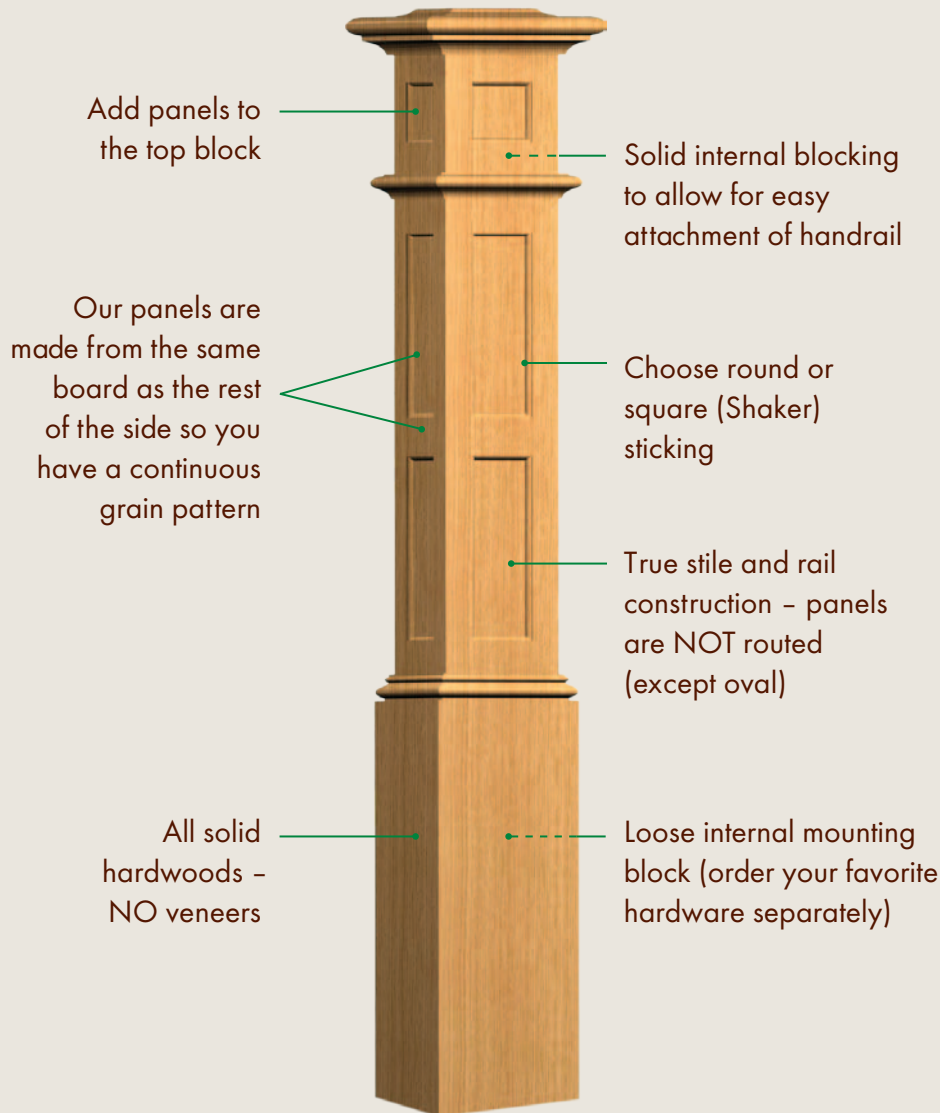

THE ANATOMY OF AN OAK POINTE BOX NEWEL

When quality counts, don't settle for anything less than an Oak Pointe Box Newel. Made in the U.S.A.

CROSS SECTIONS OF BOX NEWELS WITH PANELS

True floating panels
Note: Space balls allow for normal expansion and contraction

True stile and rail construction

CROSS SECTION OF PLAIN OR MILLED BOX NEWEL

Oak Pointe, LLC

A Division of Creative Custom Components, LLC

96 New Pace Road

Newcomerstown, Ohio 43832

Phone: 740.498.9820

Fax: 740.498.9821