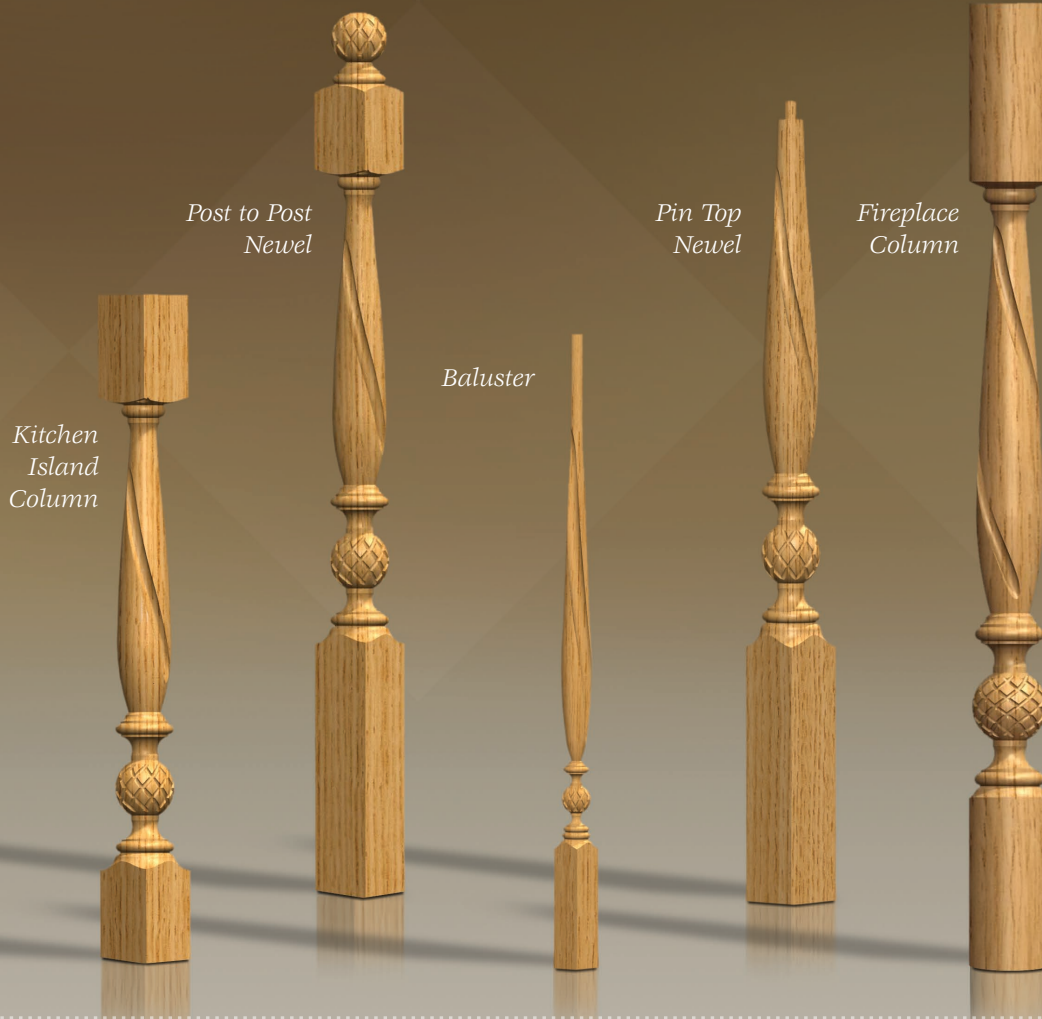

# THE CLIFTON PARK SERIES - PB/TW1

Pineapple Ball with Twist 1

MILLING OPTIONS	CODE
Barley 2	BAR2
Corkscrew	CS
Fluted	F
Fluted Sunburst	F1
Pineapple Ball	PB
Reeded	R
Reeded Ball	RB
Rope Twist	RT
Rope Twist 1	RT1
Twist	TW
Twist 1	TW1
Twist 2	TW2

**Standard Thickness:**

Baluster	1 3/4"
Newel	3 1/2"
Kitchen Island	3 1/2"
Fireplace	4 1/2"
Other Widths Available	

**Featured Milling Option:**

Pineapple Ball	PB
Twist 1	TW1
See Price List for Other Options	