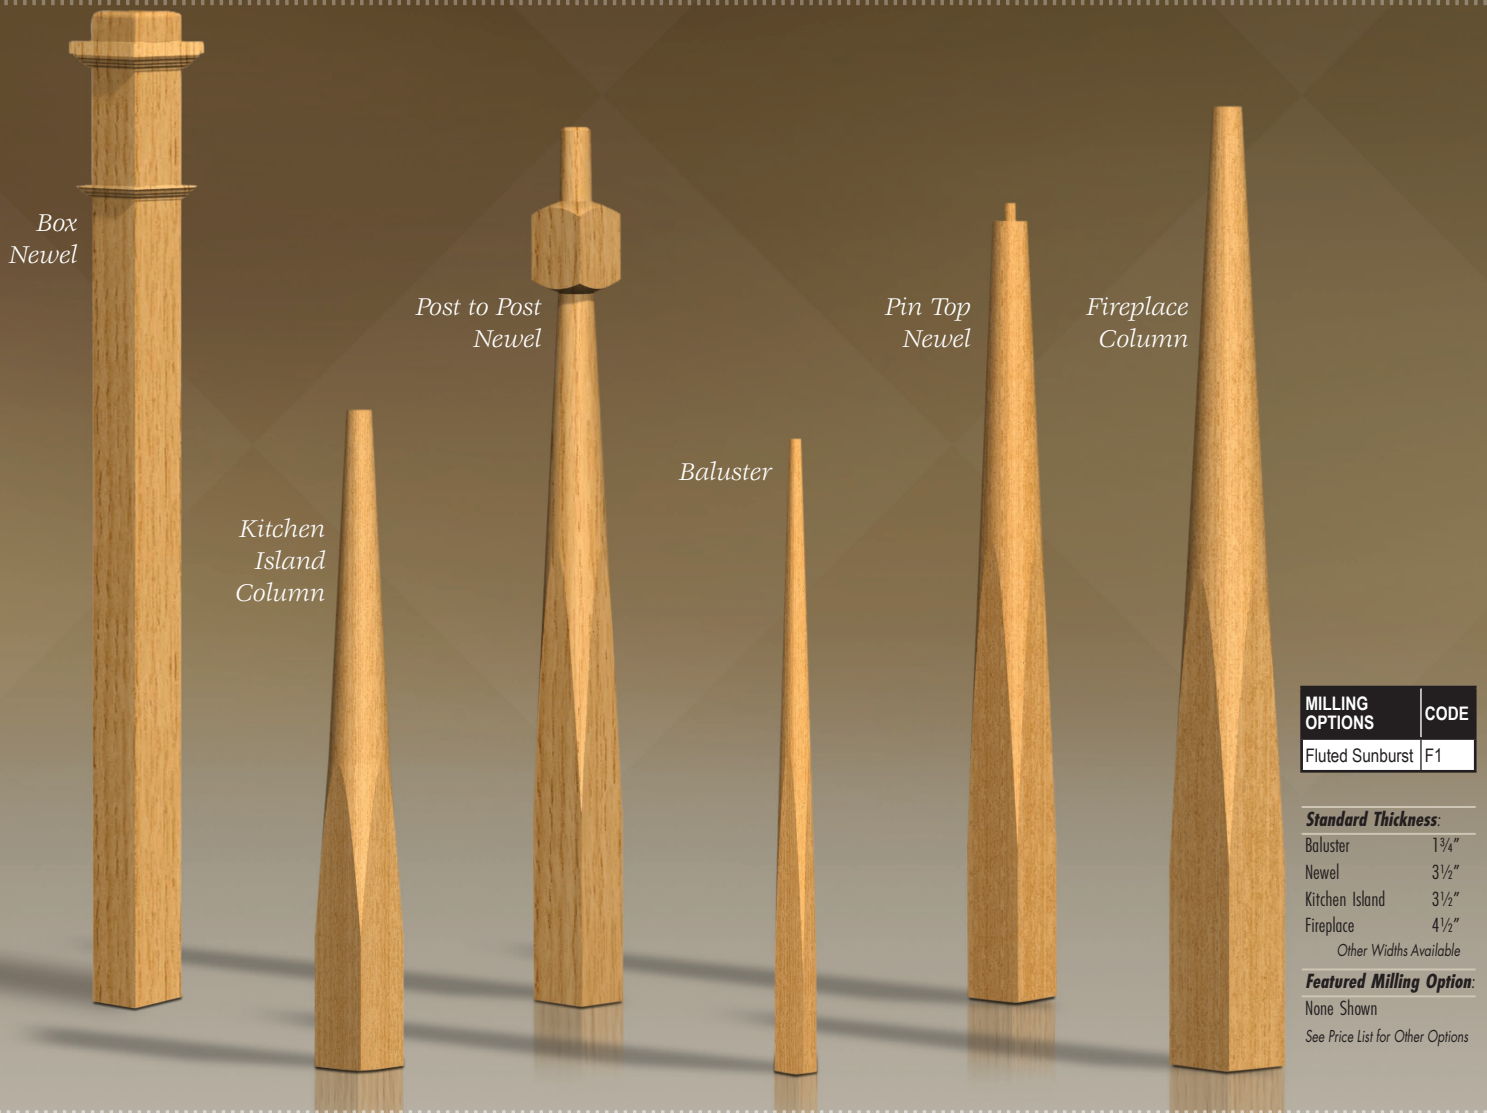

# THE FARM COLLECTION SERIES

MILLING OPTIONS	CODE
Fluted Sunburst	F1

**Standard Thickness:**

Baluster	1 3/4"
Newel	3 1/2"
Kitchen Island	3 1/2"
Fireplace	4 1/2"
Other Widths Available	

**Featured Milling Option:**