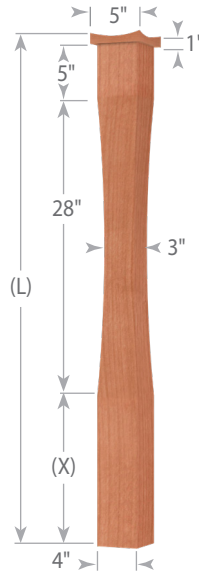

6109

6310

6400

6519

6710

6910

Kitchen Island Column Dimensions

Kitchen Island Column

13940-400

Post to Post Estate Newel

4200-725

Newel Dimensions

Pin Top Newel

Model	(L)	(X)
3910-400	43"	14"
3914-400	50"	21"
3915-400	58"	29"
3917-400	65"	36"
3918-400	73"	44"

Post to Post Newel

Model	(L)	(X)
3940-400	48"	14"
3942-400	58"	24"
3953-400	62"	28"
3955-400	73"	39"
3958-400	78"	44"

2nd Floor Landing Newel

3945-400

Intermediate Landing Newel

3946-400

Baluster Dimensions

Use one baluster style for a uniform look or for a random pattern trim top and bottom as desired or mix and match both styles.