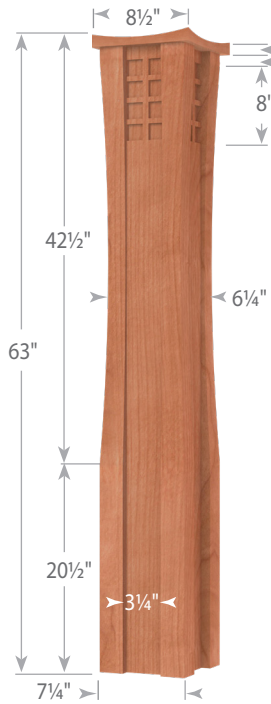

6109

6310

6400

6519

6710

6910

Kitchen Island Column Dimensions

Kitchen Island Column

13940-400

Post to Post Estate Newel

4200-725

Newel Dimensions

Pin Top Newel

Model	(L)	(X)
3910-400	43"	14"
3914-400	50"	21"
3915-400	58"	29"
3917-400	65"	36"
3918-400	73"	44"

Post to Post Newel

Model	(L)	(X)
3940-400	48"	14"
3942-400	58"	24"
3953-400	62"	28"
3955-400	73"	39"
3958-400	78"	44"

2nd Floor Landing Newel

3945-400

Intermediate Landing Newel

3946-400

Baluster Dimensions

Use one baluster style for a uniform look or for a random pattern trim top and bottom as desired or mix and match both styles.