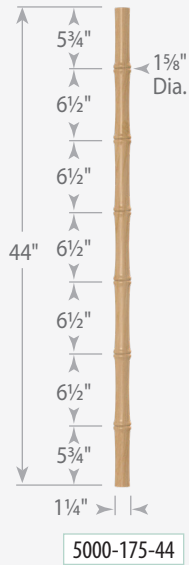

6109

6310

6400

6519

6710

6910

Kitchen Island Column Dimensions

Kitchen Island Column

13940-400

Post to Post Estate Newel

4200-725

Newel Dimensions

Pin Top Newel

Model	(L)	(X)
3910-400	43"	14"
3914-400	50"	21"
3915-400	58"	29"
3917-400	65"	36"
3918-400	73"	44"

Post to Post Newel

Model	(L)	(X)
3940-400	48"	14"
3942-400	58"	24"
3953-400	62"	28"
3955-400	73"	39"
3958-400	78"	44"

2nd Floor Landing Newel

3945-400

Intermediate Landing Newel

3946-400

Baluster Dimensions

Use one baluster style for a uniform look or for a random pattern trim top and bottom as desired or mix and match both styles.

5000-175

5001-175

Pin Top and Bottom Balusters

4200-725
Estate Newel

Standard 8 panel detail
(Estate Newel only)

Common to Extraordinary Stair Parts, Columns and other Millwork

Stair Parts

Iron Balusters