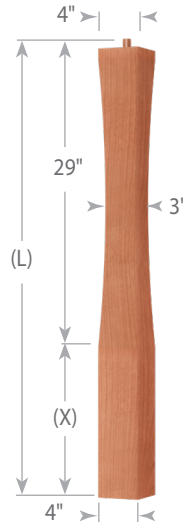

6109

6310

6400

6519

6710

6910

Kitchen Island Column Dimensions

Kitchen Island Column

13940-400

Post to Post Estate Newel

4200-725

Newel Dimensions

Pin Top Newel

Model	(L)	(X)
3910-400	43"	14"
3914-400	50"	21"
3915-400	58"	29"
3917-400	65"	36"
3918-400	73"	44"

Post to Post Newel

Model	(L)	(X)
3940-400	48"	14"
3942-400	58"	24"
3953-400	62"	28"
3955-400	73"	39"
3958-400	78"	44"

2nd Floor Landing Newel

3945-400

Intermediate Landing Newel

3946-400

Baluster Dimensions

Use one baluster style for a uniform look or for a random pattern trim top and bottom as desired or mix and match both styles.