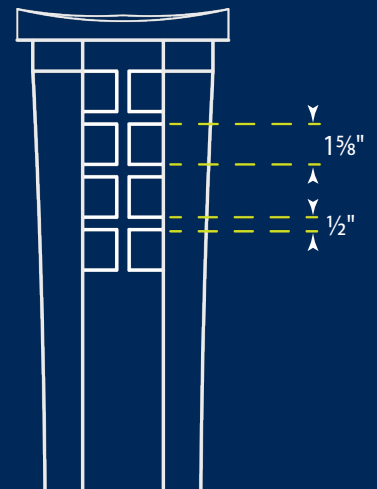

4200-725
Estate Newel

Standard 8 panel detail
(Estate Newel only)