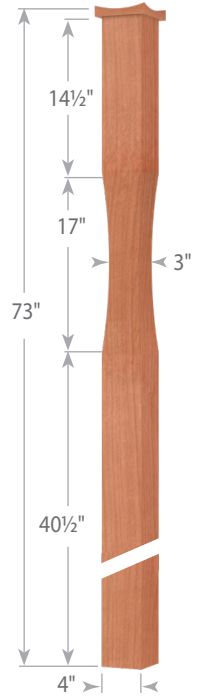

6109

6310

6400

6519

6710

6910

Kitchen Island Column Dimensions

Kitchen Island Column

13940-400

Post to Post Estate Newel

4200-725

Newel Dimensions

Pin Top Newel

Model	(L)	(X)
3910-400	43"	14"
3914-400	50"	21"
3915-400	58"	29"
3917-400	65"	36"
3918-400	73"	44"

Post to Post Newel

Model	(L)	(X)
3940-400	48"	14"
3942-400	58"	24"
3953-400	62"	28"
3955-400	73"	39"
3958-400	78"	44"

2nd Floor Landing Newel

3945-400

Intermediate Landing Newel

3946-400

Baluster Dimensions

Use one baluster style for a uniform look or for a random pattern trim top and bottom as desired or mix and match both styles.