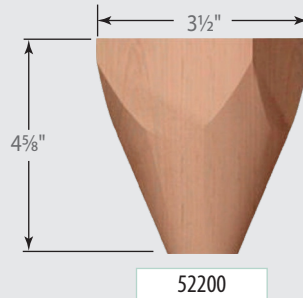

Bun Foot

Farm Series Bun Foot

For more Bun Feet selections, see pages 298-299 in our catalog Edition 3.0.

Columns, Legs and Bun Feet Milling Options

Milling Options Details		
	Name Fluted 1	
Code		F 1

MILLING OPTIONS	CODE	Island Column	Legs	Bun Feet	Interior Post	Fireplace Column	Decorative Column
Fluted 1	F1	3	3		3	3	3