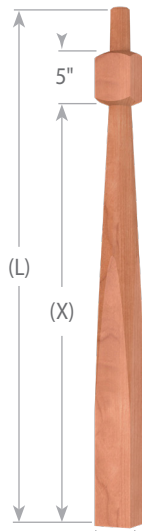

4250-550

Pin Top Estate Newel

4216-550

Rake Newel

4213-350

Pin Top Newel

Model	(L)
4210-350	43"
4214-350	50"
4215-350	58"
4217-350	65"
4218-350	73"

Post to Post Newel

Model	(L)	(X)
4240-350	48"	39"
4242-350	58"	49"
4253-350	62"	53"
4255-350	73"	64"
4258-350	78"	69"

2nd Floor Landing Newel

4245-350

Intermediate Landing Newel

4246-350

Baluster Dimensions

See page 22 in our catalog Edition 3.0 for 3 Length Baluster orientation on treads

Milling Options	Fluted 1
Code	F1

2200-175 Pin Top Balusters (1 3/4" wide)

Plain

-F1

2205-175 Square Top Balusters (1 3/4" wide)

Plain

-F1*

*Not available in 31" length

Decorative Solid Round Columns

Column Size	550	750	950
Bottom Width "A"	5 1/2"	7 1/2"	9 1/2"
Top Width "B"	5 1/2"	7 1/2"	9 1/2"
Top Dia. "P"	2"	4"	6"
Standard Lengths (no cap & base)	6' 7' 8'	6' 7' 8' 9' 10'	6'