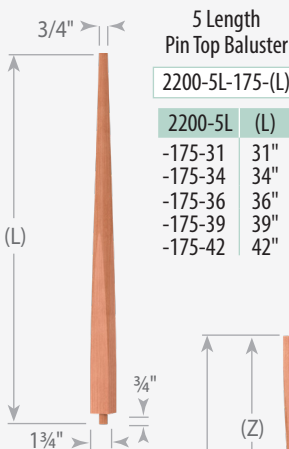

See page 22 in our catalog Edition 3.0 for 3 Length Baluster orientation on treads

Milling Options	Fluted 1
Code	F1

2200-175 Pin Top Balusters (1 3/4" wide)

2205-175 Square Top Balusters (1 3/4" wide)

*Not available in 31" length