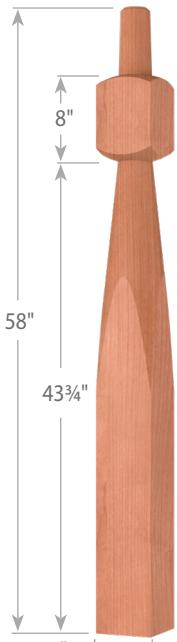

Suggested Handrails: To complement Farm Series stair parts. For more selections of flat bottom and plowed handrails, see pages 263-265 in our catalog Edition 3.0.

6002

6210

6910

9500

9700

Newel Dimensions

Post to Post Estate Newel

4250-550

Pin Top Estate Newel

4216-550

Rake Newel

4213-350

Pin Top Newel

Model	(L)
4210-350	43"
4214-350	50"
4215-350	58"
4217-350	65"
4218-350	73"

Post to Post Newel

Milling Options	Fluted 1
Code	F1

2200-175 Pin Top Balusters (1 3/4" wide)

Plain

-F1

2205-175 Square Top Balusters (1 3/4" wide)

Plain

-F1*

*Not available in 31" length

Decorative Solid Round Columns

Column Size	550	750	950
Bottom Width "A"	5 1/2"	7 1/2"	9 1/2"
Top Width "B"	5 1/2"	7 1/2"	9 1/2"
Top Dia. "P"	2"	4"	6"
Standard Lengths (no cap & base)	6' 7' 8'	6' 7' 8' 9' 10'	6'