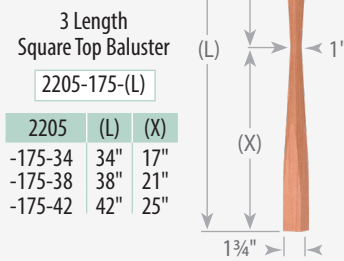

Model	(L)	(X)
4240-350	48"	39"
4242-350	58"	49"
4253-350	62"	53"
4255-350	73"	64"
4258-350	78"	69"

2nd Floor Landing Newel

4245-350

Intermediate Landing Newel

4246-350

Baluster Dimensions

See page 22 in our catalog Edition 3.0 for 3 Length Baluster orientation on treads

Decorative Solid Round Columns

Column Size	550	750	950
Bottom Width "A"	5 1/2"	7 1/2"	9 1/2"
Top Width "B"	5 1/2"	7 1/2"	9 1/2"
Top Dia. "P"	2"	4"	6"
Standard Lengths (no cap & base)	6' 7' 8'	6' 7' 8' 9' 10'	6'