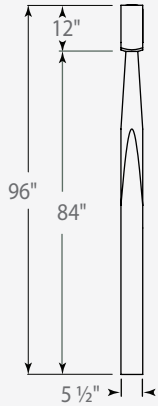

Legs and Island Columns

Island Leg Example 102200-350-F1	Island Column 12205-350 12205-500	Bar Leg 122200-350	Island Leg 102200-350 102200-500	Table Leg 92200-350	Coffee Table Leg 82200-275	End Table Leg 72200-225	End Table Leg (w/stretcher block) 62200-225
-------------------------------------	---	-----------------------	--	------------------------	-------------------------------	----------------------------	--

Bun Foot

Farm Series Bun Foot

For more Bun Feet selections, see pages 298-299 in our catalog Edition 3.0.

Columns, Legs and Bun Feet Milling Options

Milling Options Details		
	Name Fluted 1	
Code		F 1

MILLING OPTIONS	CODE	Island Column	Legs	Bun Feet	Interior Post	Fireplace Column	Decorative Column
Fluted 1	F1	3	3		3	3	3

Interior Posts

Standard post size is 5 1/2" wide and 96" high.

Interior Post Shown Plain

42200-550

Our columns and posts have not been tested for their weight bearing ability and therefore are sold as NON-weight bearing.

Decorative Solid Round Columns

Column Size	550	750	950
Bottom Width "A"	5 1/2"	7 1/2"	9 1/2"
Top Width "B"	5 1/2"	7 1/2"	9 1/2"
Top Dia. "P"	2"	4"	6"
Standard Lengths (no cap & base)	6' 7' 8'	6' 7' 8' 9' 10'	6'