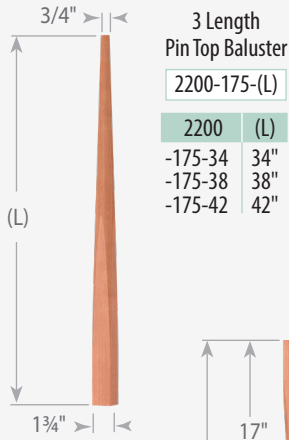

4250-550

Pin Top Estate Newel

4216-550

Rake Newel

4213-350

Pin Top Newel

Model	(L)
4210-350	43"
4214-350	50"
4215-350	58"
4217-350	65"
4218-350	73"

Post to Post Newel

Model	(L)	(X)
4240-350	48"	39"
4242-350	58"	49"
4253-350	62"	53"
4255-350	73"	64"
4258-350	78"	69"

2nd Floor Landing Newel

4245-350

Intermediate Landing Newel

4246-350

Baluster Dimensions

See page 22 in our catalog Edition 3.0 for 3 Length Baluster orientation on treads

Milling Options	Fluted 1
Code	F1

2200-175 Pin Top Balusters (1 3/4" wide)

Plain

-F1

2205-175 Square Top Balusters (1 3/4" wide)

Plain

-F1*

*Not available in 31" length

Decorative Solid Round Columns

Column Size	550	750	950
Bottom Width "A"	5 1/2"	7 1/2"	9 1/2"
Top Width "B"	5 1/2"	7 1/2"	9 1/2"
Top Dia. "P"	2"	4"	6"
Standard Lengths (no cap & base)	6' 7' 8'	6' 7' 8' 9' 10'	6'