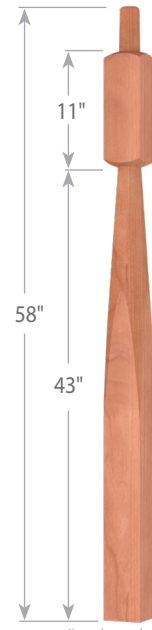

4250-550

Pin Top Estate Newel

4216-550

Rake Newel

4213-350

Pin Top Newel

Model	(L)
4210-350	43"
4214-350	50"
4215-350	58"
4217-350	65"
4218-350	73"

Post to Post Newel

Model	(L)	(X)
4240-350	48"	39"
4242-350	58"	49"
4253-350	62"	53"
4255-350	73"	64"
4258-350	78"	69"

2nd Floor Landing Newel

4245-350

Intermediate Landing Newel

4246-350

Baluster Dimensions

See page 22 in our catalog Edition 3.0 for 3 Length Baluster orientation on treads

Milling Options	Fluted 1
Code	F1

2200-175 Pin Top Balusters (1 3/4" wide)

Plain

-F1

2205-175 Square Top Balusters (1 3/4" wide)

Plain

-F1*

*Not available in 31" length

Decorative Solid Round Columns

Column Size	550	750	950
Bottom Width "A"	5 1/2"	7 1/2"	9 1/2"
Top Width "B"	5 1/2"	7 1/2"	9 1/2"
Top Dia. "P"	2"	4"	6"
Standard Lengths (no cap & base)	6' 7' 8'	6' 7' 8' 9' 10'	6'