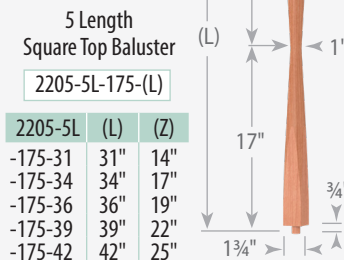

See page 22 in our catalog Edition 3.0 for 3 Length Baluster orientation on treads

Milling Options	Fluted 1
Code	F1

2200-175 Pin Top Balusters (1 3/4" wide)

2205-175 Square Top Balusters (1 3/4" wide)

*Not available in 31" length