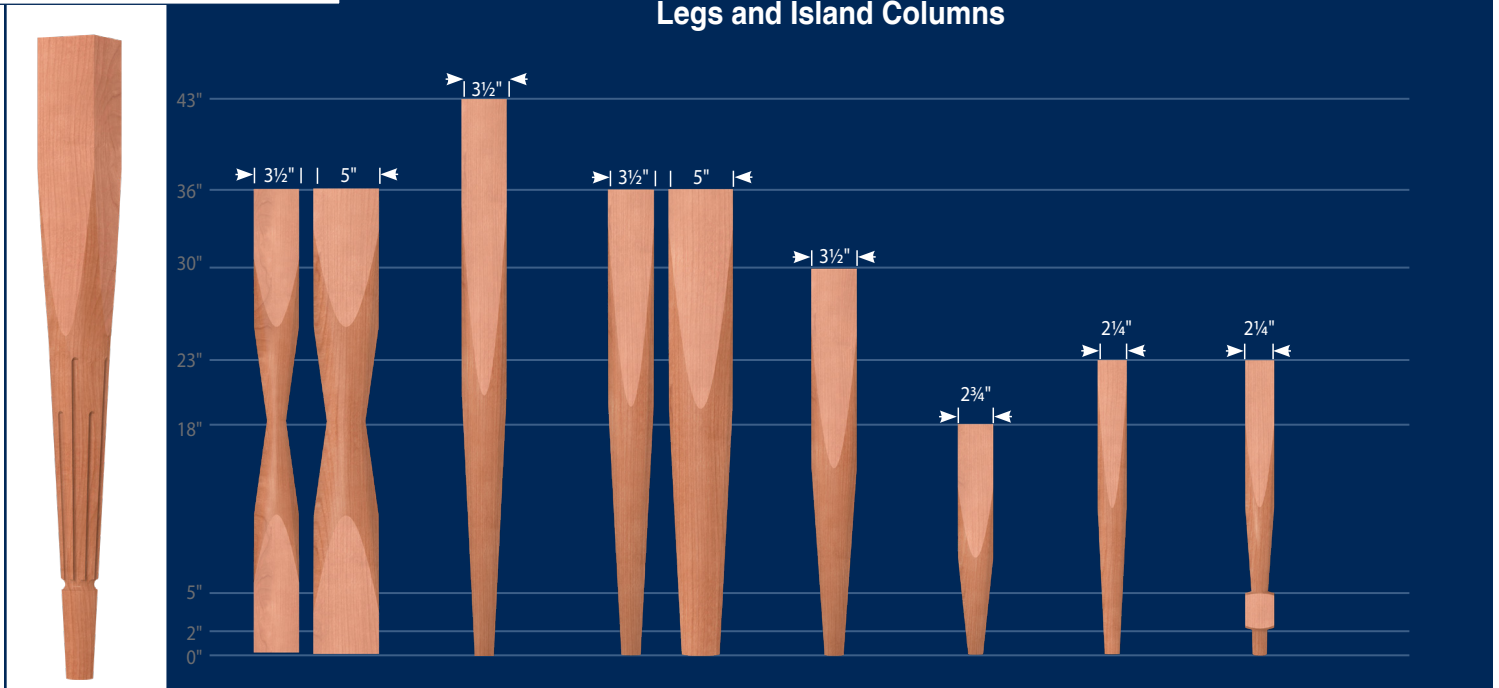

Legs and Island Columns

Island Leg Example 102200-350-F1	Island Column 12205-350 12205-500	Bar Leg 122200-350	Island Leg 102200-350 102200-500	Table Leg 92200-350	Coffee Table Leg 82200-275	End Table Leg 72200-225	End Table Leg (w/stretcher block) 62200-225