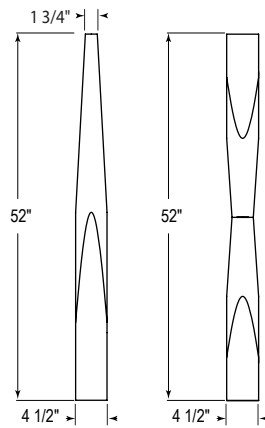

Interior Posts

Standard post size is 5 1/2" wide and 96" high.

Interior Post Shown Plain

42200-550

Our columns and posts have not been tested for their weight bearing ability and therefore are sold as NON-weight bearing.

Fireplace Columns

Pin Top
Fireplace Column
Shown Fluted 1

22200-450-F1

Square Top
Fireplace Column
Shown Fluted 1

22205-450-F1

22205-450 Fireplace Columns shown plain.

See pages 316-319 in our catalog Edition 3.0 for more Fireplace Columns

Decorative Solid Round Columns

Column Size	550	750	950
Bottom Width "A"	5 1/2"	7 1/2"	9 1/2"
Top Width "B"	5 1/2"	7 1/2"	9 1/2"
Top Dia. "P"	2"	4"	6"
Standard Lengths (no cap & base)	6' 7' 8'	6' 7' 8' 9' 10'	6'