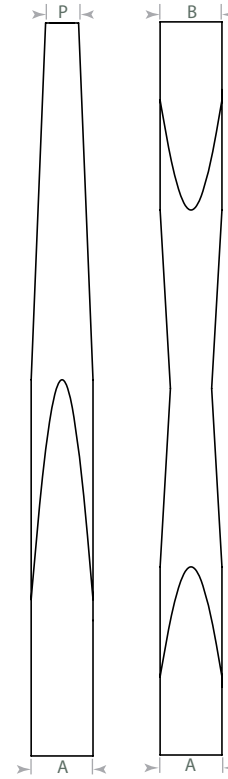

Model	(L)	(X)
4240-350	48"	39"
4242-350	58"	49"
4253-350	62"	53"
4255-350	73"	64"
4258-350	78"	69"

2nd Floor Landing Newel

4245-350

Intermediate Landing Newel

4246-350

Baluster Dimensions

See page 22 in our catalog Edition 3.0 for 3 Length Baluster orientation on treads

Milling Options	Fluted 1
Code	F1

2200-175 Pin Top Balusters (1 3/4" wide)

Plain

-F1

2205-175 Square Top Balusters (1 3/4" wide)

Plain

-F1*

*Not available in 31" length

Interior Posts

Standard post size is 5 1/2" wide and 96" high.

Interior Post Shown Plain

42200-550

Our columns and posts have not been tested for their weight bearing ability and therefore are sold as NON-weight bearing.

Decorative Solid Round Columns

Column Size	550	750	950
Bottom Width "A"	5 1/2"	7 1/2"	9 1/2"
Top Width "B"	5 1/2"	7 1/2"	9 1/2"
Top Dia. "P"	2"	4"	6"
Standard Lengths (no cap & base)	6' 7' 8'	6' 7' 8' 9' 10'	6'