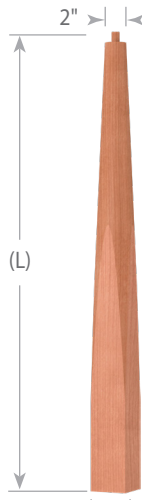

Suggested Handrails: To complement Farm Series stair parts. For more selections of flat bottom and plowed handrails, see pages 263-265 in our catalog Edition 3.0.

6002

6210

6910

9500

9700

Newel Dimensions

Post to Post Estate Newel

4250-550

Pin Top Estate Newel

4216-550

Rake Newel

4213-350

Pin Top Newel

Model	(L)
4210-350	43"
4214-350	50"
4215-350	58"
4217-350	65"
4218-350	73"

Post to Post Newel

Model	(L)	(X)
4240-350	48"	39"
4242-350	58"	49"
4253-350	62"	53"
4255-350	73"	64"
4258-350	78"	69"

2nd Floor Landing Newel

4245-350

Intermediate Landing Newel

4246-350

Baluster Dimensions

See page 22 in our catalog Edition 3.0 for 3 Length Baluster orientation on treads

Decorative Solid Round Columns

Column Size	550	750	950
Bottom Width "A"	5 1/2"	7 1/2"	9 1/2"
Top Width "B"	5 1/2"	7 1/2"	9 1/2"
Top Dia. "P"	2"	4"	6"
Standard Lengths (no cap & base)	6' 7' 8'	6' 7' 8' 9' 10'	6'