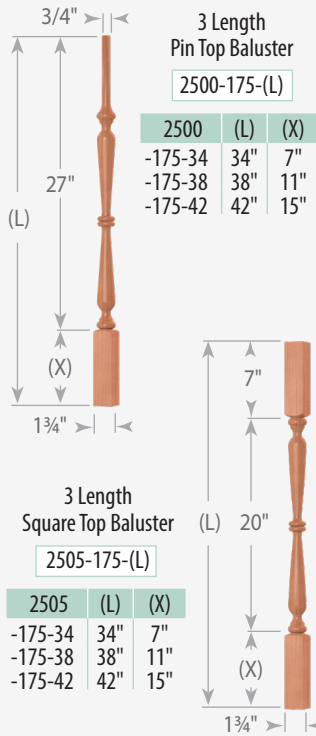

Newel Dimensions

Post to Post Newels shown with Metro Top (MET). See all Post Top options on pages 300-302 in our catalog Edition 3.0.

Baluster Dimensions

See page 22 in our catalog Edition 3.0 for 3 Length Baluster orientation on treads

2500-175 Pin Top Balusters (1 3/4" wide)

Plain

-RIB2

-RIB3

2505-175 Square Top Balusters (1 3/4" wide)

Plain

-RIB2

-RIB3

See pages 316-319 in our catalog Edition 3.0 for more Fireplace Columns

Decorative Solid Round Columns

Decorative Solid Round Column Dimensions*			
Column Size	550	750	950
Bottom Dia. "A"	5 1/2"	7 1/2"	9 1/2"
Top Dia. "B"	5 1/2"	7 1/2"	9 1/2"
Round Bottom Block Height "P"	2"	2 3/8"	3 3/8"
Round Top Block Height "Q"	1 1/2"	2"	2 1/2"
Standard Lengths (including cap & base)	6' 7' 8'	6' 7' 8' 9' 10'	6'
Cap & Base Included	Attic Base with Tuscan Base for Cap		

*Dimensions shown are after final field trimming of shaft bottom.

Base/Cap Dimensions

Tuscan Base Bottom Square Width "C"	9"	11"	13"
Attic Base Bottom Square Width "CC"	9"	11"	13"

Tuscan Base used for Cap