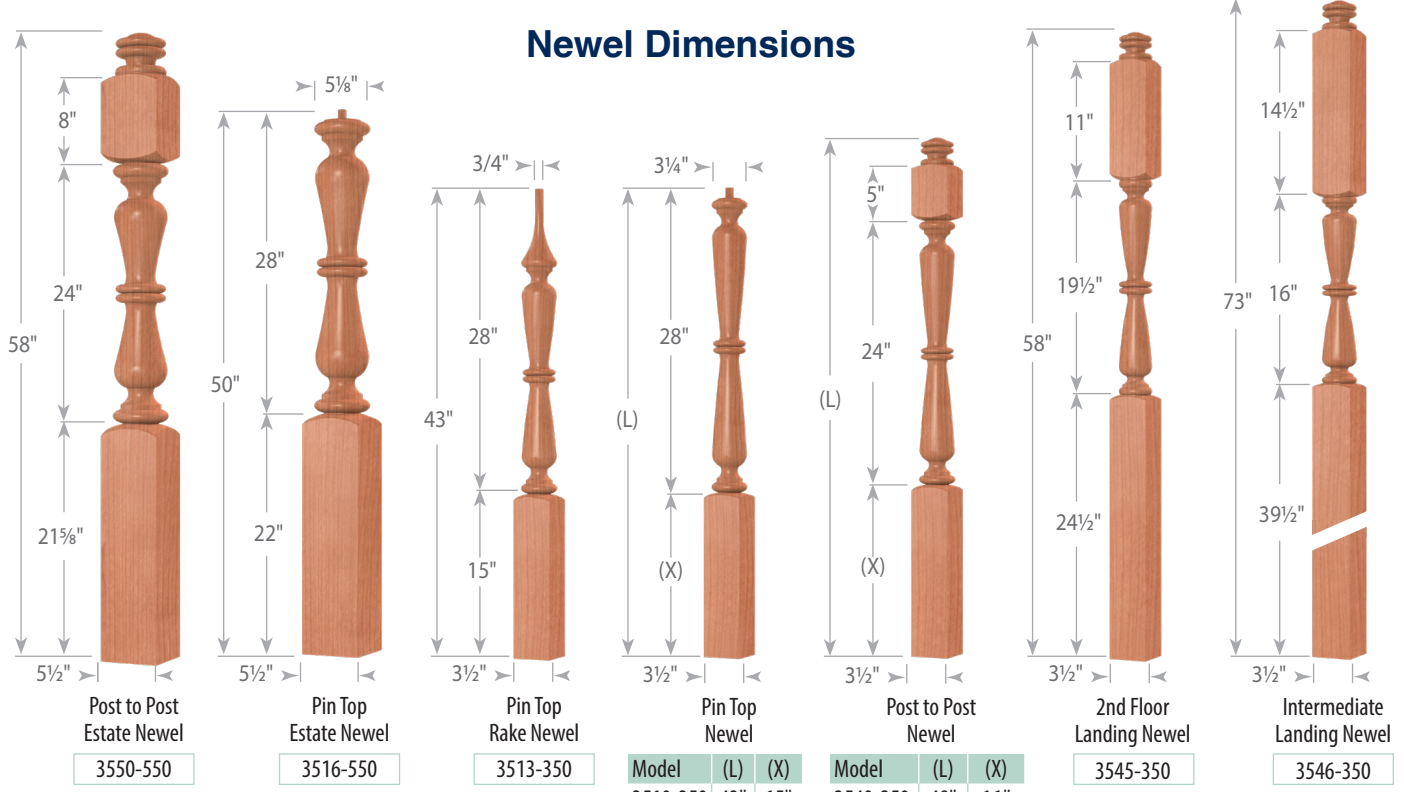

Newel Dimensions

Post to Post Newels shown with Metro Top (MET). See all Post Top options on pages 300-302 in our catalog Edition 3.0.

Baluster Dimensions

See page 22 in our catalog Edition 3.0 for 3 Length Baluster orientation on treads