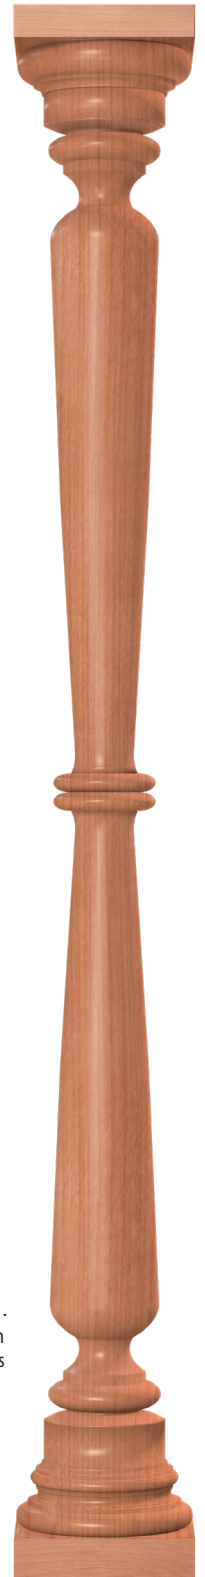

NOTE: These columns are manufactured from solid blanks with face and edge grain.

See pages 310-315 in our catalog Edition 3.0 for more Columns