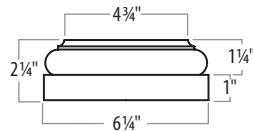

Interior Posts

Standard post size is 5 1/2" wide and 96" high.

Interior Post
Shown Plain
42505-550

Our columns and posts have not been tested for their weight bearing ability and therefore are sold as NON-weight bearing.

Fireplace Columns

Top and bottom blocks are round

Fireplace Column Example
22505-450-RIB3

Tuscan Base used for Cap and Base (optional)

Model No. BASETUS450

Fireplace Columns shown with Ribbon 3 milling option.

See pages 316-319 in our catalog Edition 3.0 for more Fireplace Columns

Decorative Solid Round Columns

Decorative Solid Round Column Dimensions*			
Column Size	550	750	950
Bottom Dia. "A"	5 1/2"	7 1/2"	9 1/2"
Top Dia. "B"	5 1/2"	7 1/2"	9 1/2"
Round Bottom Block Height "P"	2"	2 3/8"	3 3/8"
Round Top Block Height "Q"	1 1/2"	2"	2 1/2"
Standard Lengths (including cap & base)	6' 7' 8'	6' 7' 8' 9' 10'	6'
Cap & Base Included	Attic Base with Tuscan Base for Cap		