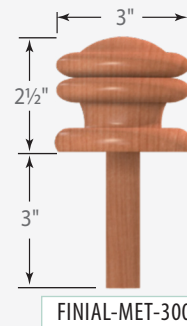

Metro Series Finial

For more Finial selections, see pages 300-302 in our catalog Edition 3.0.

Columns, Legs and Bun Feet Milling Options

Milling Options Details			
	Name Ribbon 2	Name Ribbon 3	Name Ribbon 4
	Code RIB 2	Code RIB 3	Code RIB 4

MILLING OPTIONS	CODE	Island Column	Legs	Bun Feet	Interior Post	Fireplace Column	Decorative Column
Ribbon 2	RIB2	3	3		3	3	
Ribbon 3	RIB3	3	3		3	3	
Ribbon 4	RIB4						3