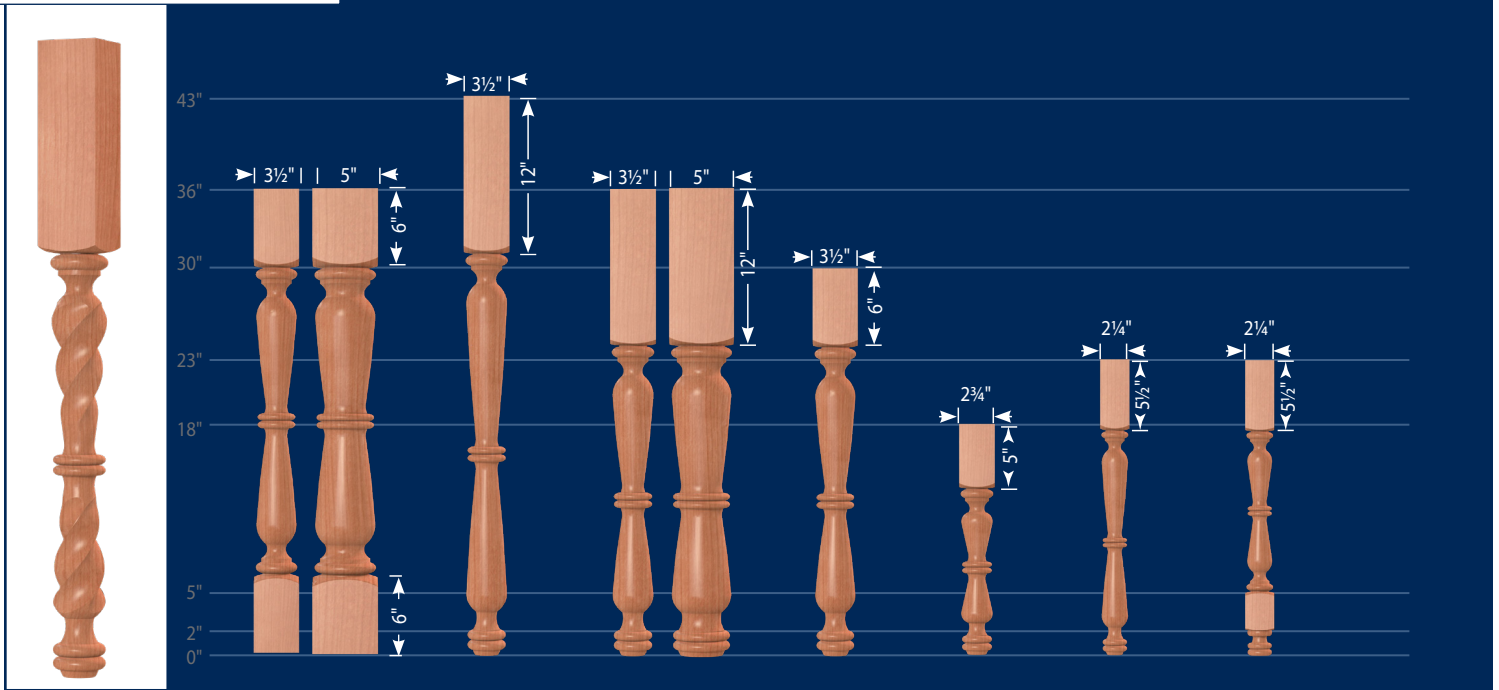

Hudson Series
DIAMOND COLLECTION

Island Leg Example 102505-350-RIB2	Island Column 12505-350 12505-500	Bar Leg (footed) 122505-350	Island Leg (footed) 102505-350 102505-500	Table Leg (footed) 92505-350	Coffee Table Leg (footed) 82505-275	End Table Leg (footed) 72505-225	End Table Leg (w/stretcher block) 62505-225