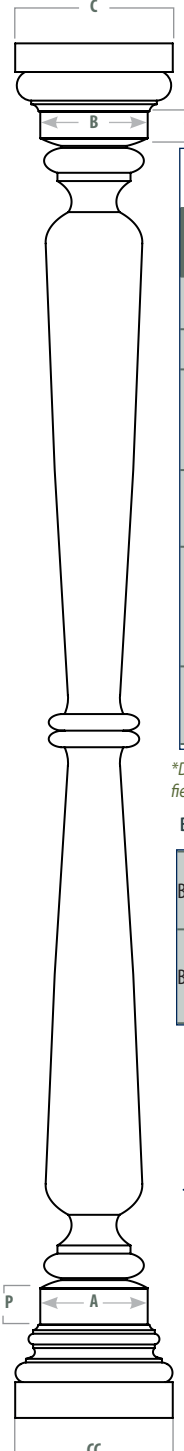

Decorative Solid Round Columns

Decorative Solid Round Column Dimensions*			
Column Size	550	750	950
Bottom Dia. "A"	5 1/2"	7 1/2"	9 1/2"
Top Dia. "B"	5 1/2"	7 1/2"	9 1/2"
Round Bottom Block Height "P"	2"	2 3/8"	3 3/8"
Round Top Block Height "Q"	1 1/2"	2"	2 1/2"
Standard Lengths (including cap & base)	6' 7' 8'	6' 7' 8' 9' 10'	6'
Cap & Base Included	Attic Base with Tuscan Base for Cap		

*Dimensions shown are after final field trimming of shaft bottom.

Base/Cap Dimensions

Tuscan Base Bottom Square Width "C"	9"	11"	13"
Attic Base Bottom Square Width "CC"	9"	11"	13"

See page 312 in our catalog Edition 3.0 for all Base and Cap dimensions

7 1/2" x 96"
Hudson Series Column
with Cap and Attic Base
Example

32505-750-96