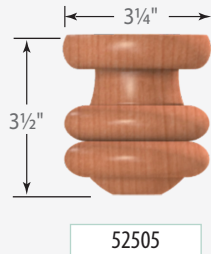

Bun Foot and Finial

Hudson Series Bun Foot

For more Bun Feet selections, see pages 298-299 in our catalog Edition 3.0.