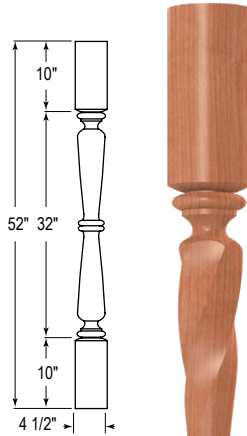

Columns, Legs and Bun Feet Milling Options

Milling Options Details			
	Name Ribbon 2	Name Ribbon 3	Name Ribbon 4
	Code RIB 2	Code RIB 3	Code RIB 4

MILLING OPTIONS	CODE	Island Column	Legs	Bun Feet	Interior Post	Fireplace Column	Decorative Column
Ribbon 2	RIB2	3	3		3	3	
Ribbon 3	RIB3	3	3		3	3	
Ribbon 4	RIB4						3

Interior Posts

Standard post size is 5 1/2" wide and 96" high.

Interior Post
Shown Plain
42505-550

Our columns and posts have not been tested for their weight bearing ability and therefore are sold as NON-weight bearing.

Fireplace Columns

Top and bottom blocks are round

Fireplace Column Example
22505-450-RIB3

Tuscan Base used for Cap and Base (optional)

Model No. BASETUS450

Fireplace Columns shown with Ribbon 3 milling option.

See pages 316-319 in our catalog Edition 3.0 for more Fireplace Columns

Decorative Solid Round Columns

Decorative Solid Round Column Dimensions*			
Column Size	550	750	950
Bottom Dia. "A"	5 1/2"	7 1/2"	9 1/2"
Top Dia. "B"	5 1/2"	7 1/2"	9 1/2"
Round Bottom Block Height "P"	2"	2 3/8"	3 3/8"
Round Top Block Height "Q"	1 1/2"	2"	2 1/2"
Standard Lengths (including cap & base)	6' 7' 8'	6' 7' 8' 9' 10'	6'
Cap & Base Included	Attic Base with Tuscan Base for Cap		