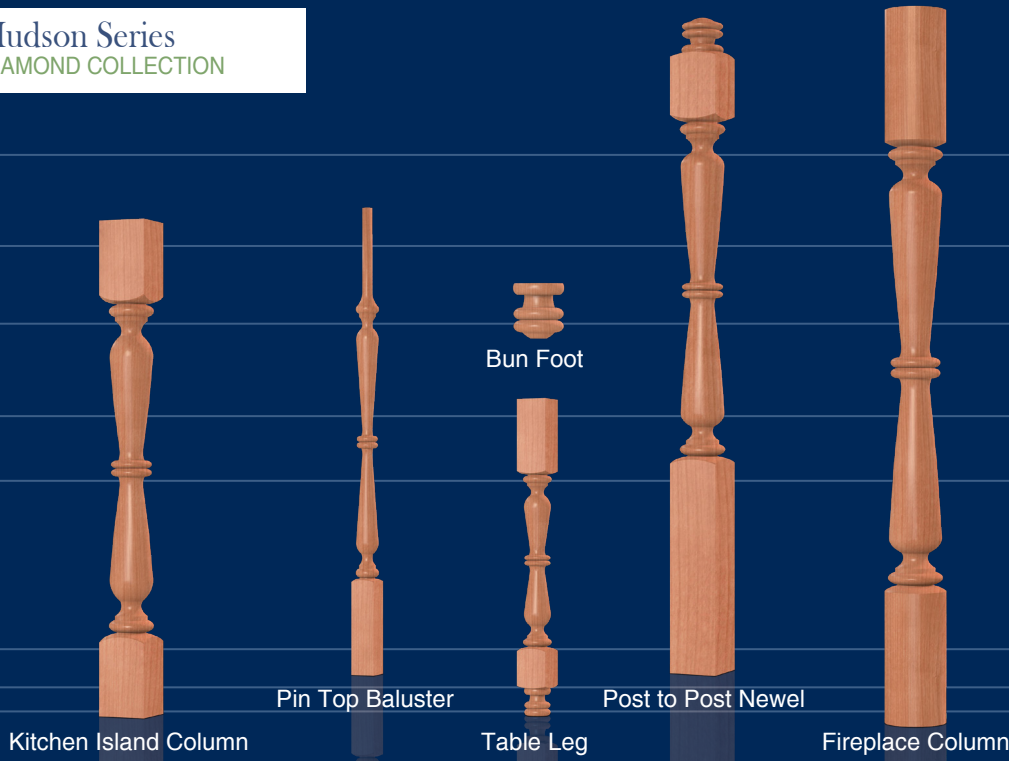

Hudson Series

◆ DIAMOND COLLECTION

STAIR PARTS • LEGS • COLUMNS

Hudson Series

The Hudson Series is part of our **Diamond Collection**, designed and manufactured by Oak Pointe includes familiar & new products for stairways but with Oak Pointe's typical expanded options including parts for fireplaces, columns, kitchens and more. All components in this collection are for *interior use only*.

Hudson Series
DIAMOND COLLECTION

MADE IN THE USA ★ ★

Suggested Handrails: To complement Hudson Series stair parts. For more selections of flat bottom and plowed handrails, see pages 263-265 in our catalog Edition 3.0.

Newel Dimensions

Post to Post Newels shown with Metro Top (MET). See all Post Top options on pages 300-302 in our catalog Edition 3.0.

Baluster Dimensions

See page 22 in our catalog Edition 3.0 for 3 Length Baluster orientation on treads