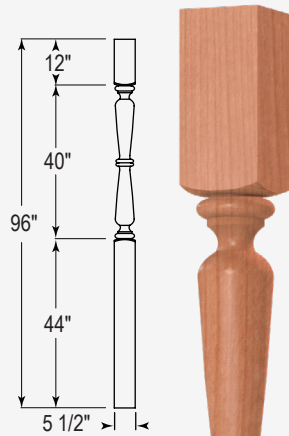

Bun Foot and Finial

Hudson Series Bun Foot

For more Bun Feet selections, see pages 298-299 in our catalog Edition 3.0.

Metro Series Finial

For more Finial selections, see pages 300-302 in our catalog Edition 3.0.

Interior Posts

Standard post size is 5 1/2" wide and 96" high.

Interior Post
Shown Plain
42505-550

Our columns and posts have not been tested for their weight bearing ability and therefore are sold as NON-weight bearing.