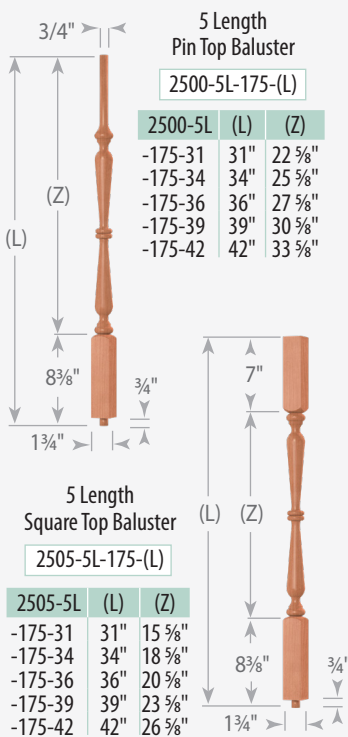

Newel Dimensions

Post to Post Newels shown with Metro Top (MET). See all Post Top options on pages 300-302 in our catalog Edition 3.0.

Baluster Dimensions

See page 22 in our catalog Edition 3.0 for 3 Length Baluster orientation on treads

Wooden Dowel Pin

The bottom of each 3 length baluster is drilled and shipped with a loose wooden pin for installation. Optional steel dowel screws also available. Order #3076-100PK (pack of 100).

Milling Options	Ribbon 2	Ribbon 3
Code	RIB2	RIB3

2500-175 Pin Top Balusters (1 3/4" wide)

Plain

-RIB2

-RIB3

2505-175 Square Top Balusters (1 3/4" wide)

Plain

-RIB2

-RIB3

See pages 316-319 in our catalog Edition 3.0 for more Fireplace Columns

Decorative Solid Round Columns

Decorative Solid Round Column Dimensions*			
Column Size	550	750	950
Bottom Dia. "A"	5 1/2"	7 1/2"	9 1/2"
Top Dia. "B"	5 1/2"	7 1/2"	9 1/2"
Round Bottom Block Height "P"	2"	2 3/8"	3 3/8"
Round Top Block Height "Q"	1 1/2"	2"	2 1/2"
Standard Lengths (including cap & base)	6' 7' 8'	6' 7' 8' 9' 10'	6'
Cap & Base Included	Attic Base with Tuscan Base for Cap		