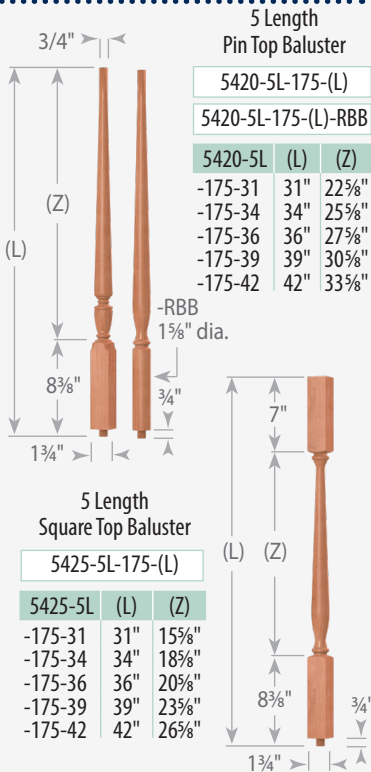

6109

6701 (Pin top only)

6910

9500

Baluster Dimensions

See page 22 in our catalog Edition 3.0 for 3 Length Baluster orientation on treads

Wooden Dowel Pin
The bottom of each 3 length baluster is drilled and shipped with a loose wooden pin for installation. Optional steel dowel screws also available. Order #3076-100PK (pack of 100).

See page 22 in our catalog Edition 3.0 for 3 Length Baluster orientation on treads

Milling Options	Twisted Leaf
Code	TL

5420-175
Pin Top Balusters
(1 3/4" wide)

5420-175-RBB
Pin Top Balusters
Round Bottom
Block (1 5/8" dia.)

5425-175
Square Top Balusters
(1 3/4" wide)

Plain -TL Plain -TL Plain -TL

Kitchen Island Column Dimensions

Kitchen Island Column
15425-350

Common to Extraordinary Stair Parts, Columns and other Millwork

Stair Parts