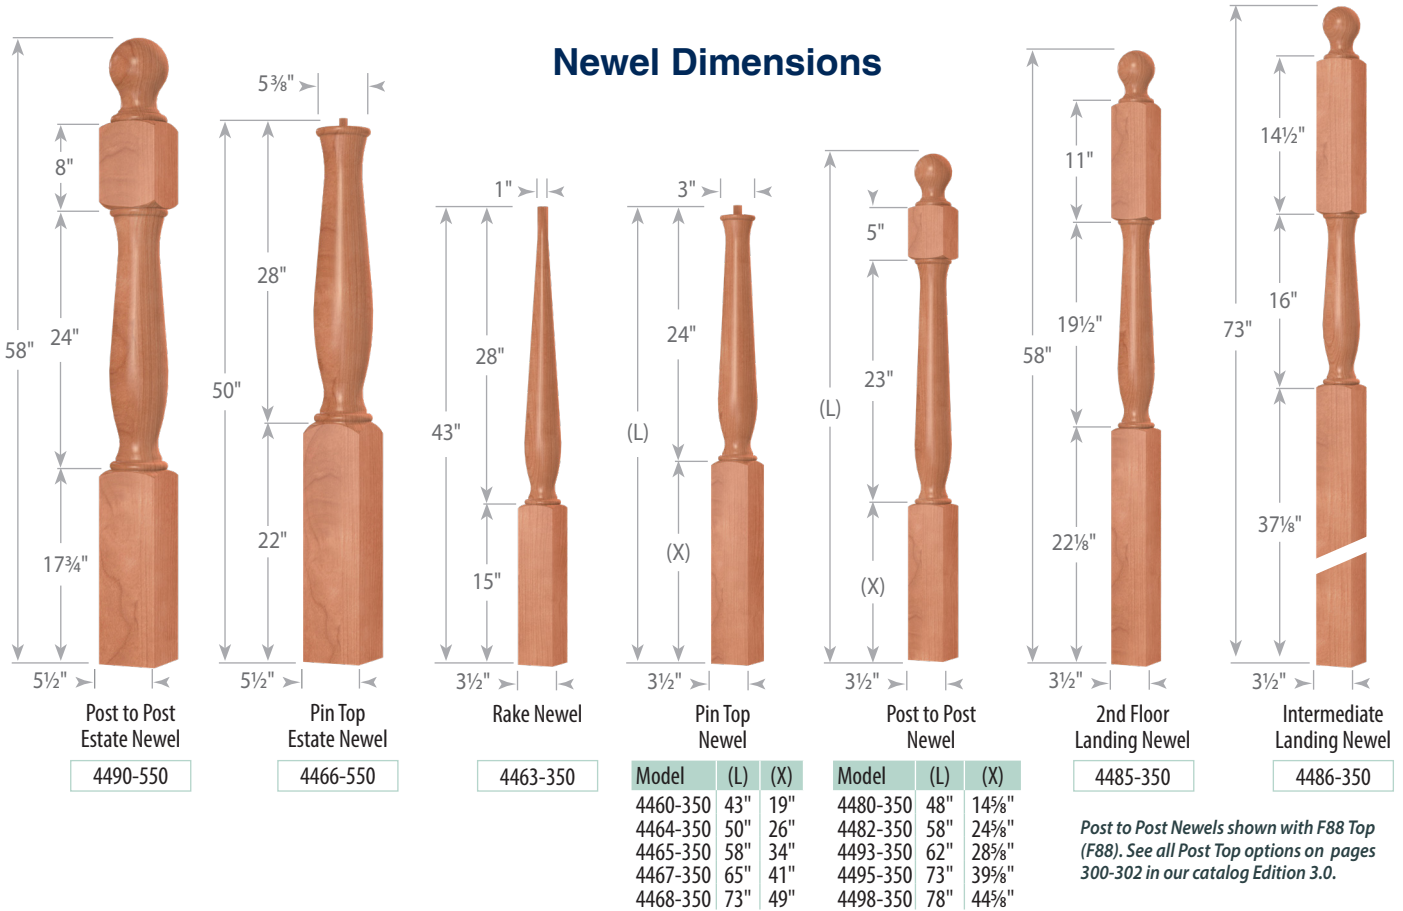

6109

6701 (Pin top only)

6910

9500

Baluster Dimensions

See page 22 in our catalog Edition 3.0 for 3 Length Baluster orientation on treads

Wooden Dowel Pin
The bottom of each 3 length baluster is drilled and shipped with a loose wooden pin for installation. Optional steel dowel screws also available. Order #3076-100PK (pack of 100).

See page 22 in our catalog Edition 3.0 for 3 Length Baluster orientation on treads

Milling Options	Twisted Leaf
Code	TL

5420-175
Pin Top Balusters
(1 3/4" wide)

5420-175-RBB
Pin Top Balusters
Round Bottom
Block (1 5/8" dia.)