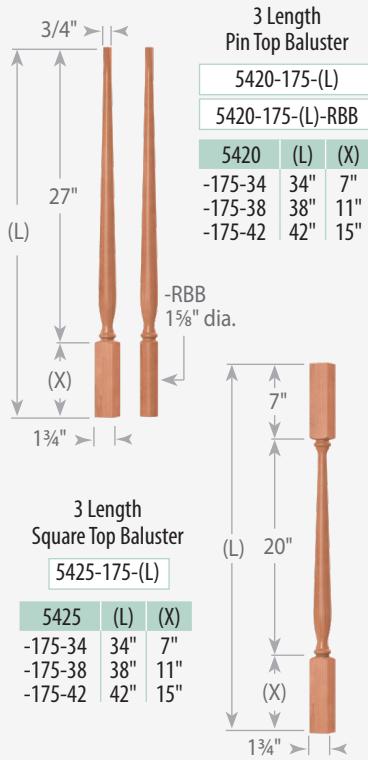

6109

6701 (Pin top only)

6910

9500

Baluster Dimensions

See page 22 in our catalog Edition 3.0 for 3 Length Baluster orientation on treads

Wooden Dowel Pin
The bottom of each 3 length baluster is drilled and shipped with a loose wooden pin for installation. Optional steel dowel screws also available. Order #3076-100PK (pack of 100).

See page 22 in our catalog Edition 3.0 for 3 Length Baluster orientation on treads

Milling Options	Twisted Leaf
Code	TL

5420-175
Pin Top Balusters
(1 3/4" wide)

5420-175-RBB
Pin Top Balusters
Round Bottom
Block (1 5/8" dia.)

5425-175
Square Top Balusters
(1 3/4" wide)

Plain -TL Plain -TL Plain -TL

Kitchen Island Column Dimensions

Kitchen Island Column
15425-350

Common to Extraordinary Stair Parts, Columns and other Millwork

Stair Parts