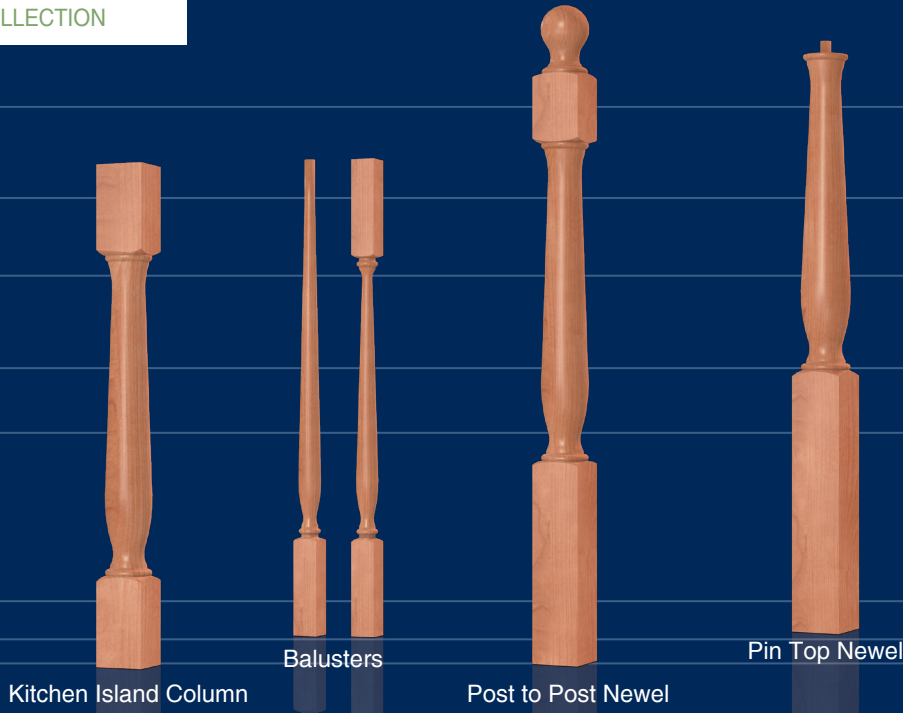

Main Street Series

◆ DIAMOND COLLECTION

STAIR PARTS • LEGS • COLUMNS

Main Street Series

The Main Street Series is part of our **Diamond Collection**, designed and manufactured by Oak Pointe includes familiar & new products for stairways but with Oak Pointe's typical expanded options including parts for fireplaces, columns, kitchens and more. All components in this collection are for *interior use only*.

Main Street Series
DIAMOND COLLECTION

MADE IN THE USA ★★

Suggested Handrails: To complement Main Street Series stair parts. For more selections of flat bottom and plowed handrails, see pages 263-265 in our catalog Edition 3.0.

6109

6701 (Pin top only)

6910

9500

Baluster Dimensions

See page 22 in our catalog Edition 3.0 for 3 Length Baluster orientation on treads

Wooden Dowel Pin
The bottom of each 3 length baluster is drilled and shipped with a loose wooden pin for installation. Optional steel dowel screws also available. Order #3076-100PK (pack of 100).

See page 22 in our catalog Edition 3.0 for 3 Length Baluster orientation on treads

Milling Options	Twisted Leaf
Code	TL

5420-175
Pin Top Balusters
(1 3/4" wide)

5420-175-RBB
Pin Top Balusters
Round Bottom
Block (1 5/8" dia.)