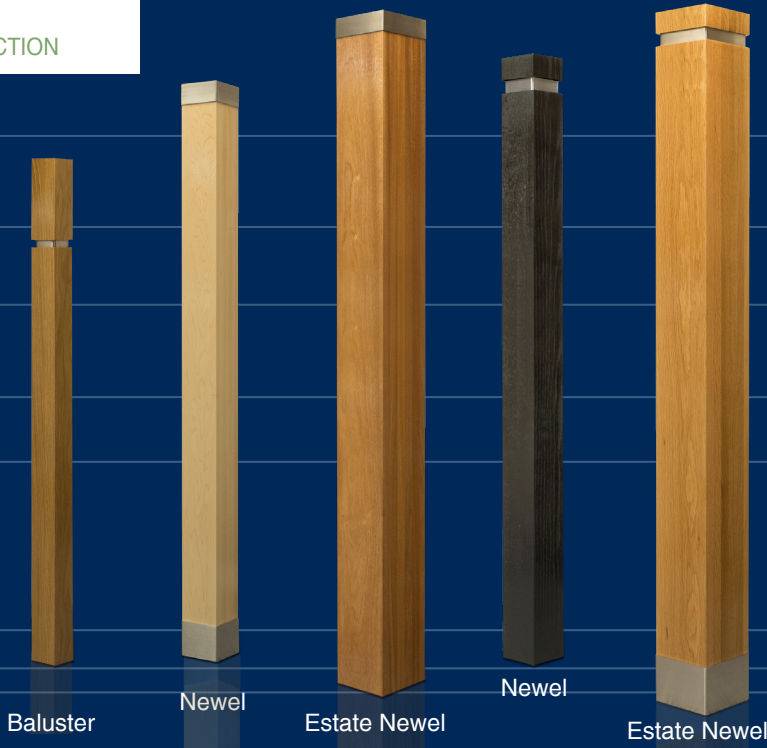

## DIAMOND COLLECTION

**5360-175-34-SSB-304**  
White Oak with Stainless Steel Banding

**4000-350-SSFT-304**  
Hard Maple with Stainless Steel Flat Cap & optional Sleeve (SSL35-304)

**4003-550-SSFT-304**  
Mahogany with Stainless Steel Flat Cap

**4000-350-SSB-304**  
Red Oak Painted Black with Stainless Steel Banding

**4003-550-SSB-304**  
White Oak with Stainless Steel Banding and optional Stainless Steel Sleeve (SSL55-304)

**Sleek contemporary balusters, newels and kitchen island columns with stainless steel accents:**

- ▶ Stainless Steel (304) banding (SSB)
- ▶ Stainless Steel (304) flat top caps (SSFT)
- ▶ Stainless Steel (304) bottom sleeves (SSL)

MADE IN THE USA ★ ★ ★

Baluster

Newel

Estate Newel

Newel

Estate Newel

Stainless Steel Sleeve		
Part Number	Newel Size	Height
SSL35-304	3-1/2"	3"
SSL55-304	5-1/2"	4"