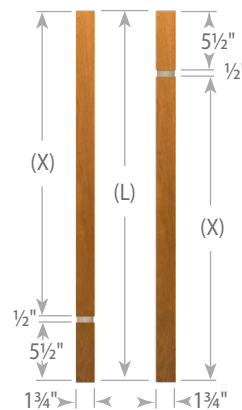

3 Length Baluster
5360-175-(L)-SSB-304

5360	(L)	(X)
-175-34	34"	28"
-175-38	38"	32"
-175-42	42"	36"