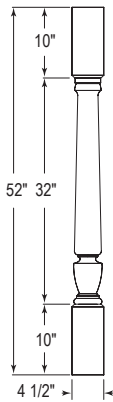

Fireplace Columns

Top and bottom blocks are round