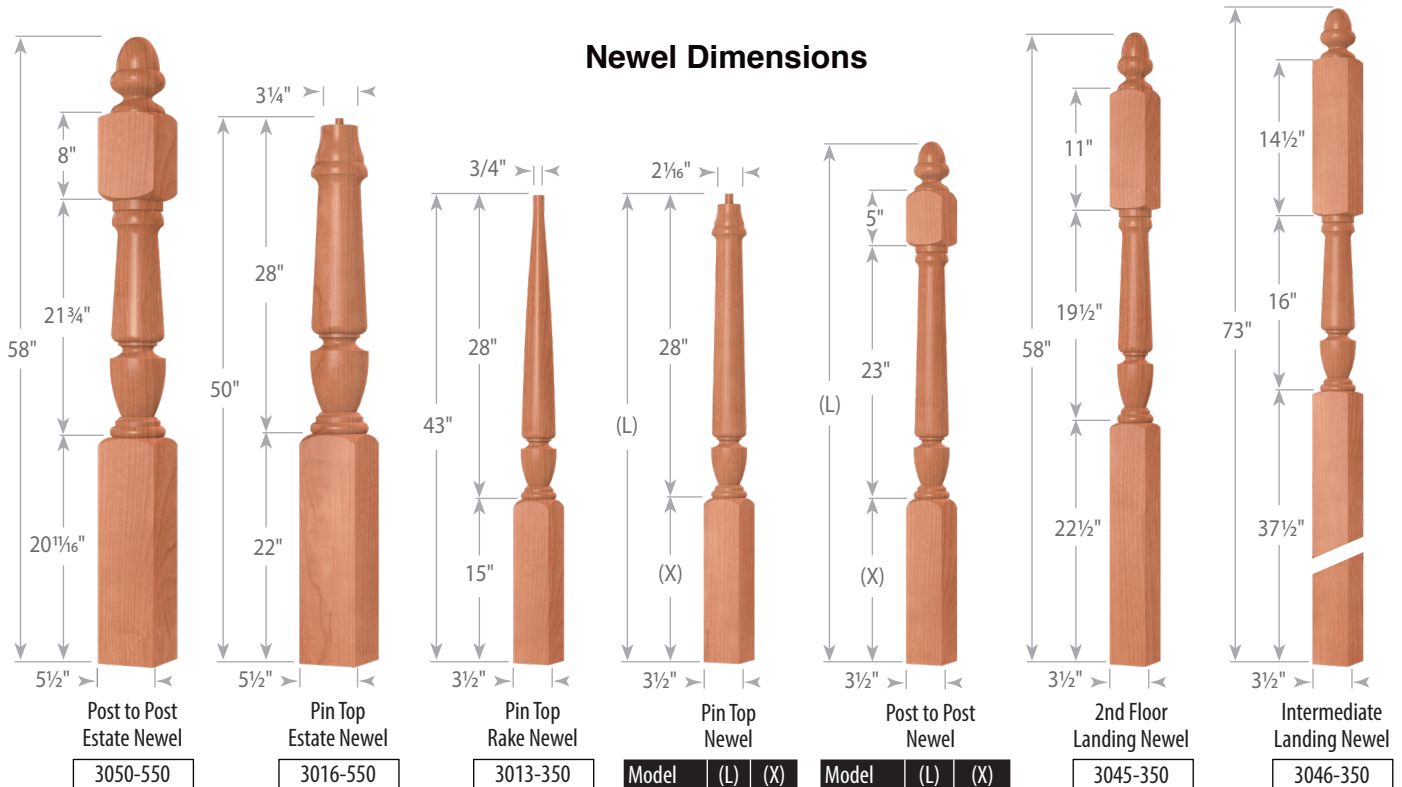

Newel Dimensions

NOTE! The following models are not available in Square or Octagon milling options:

3013	3058
3016	
3050	

Post to Post Newels shown with Acorn Top (AT). Upgrade to Acorn Top Etched (ATX). See all Post Top options on pages 276-278 in our catalog Edition 4.0.