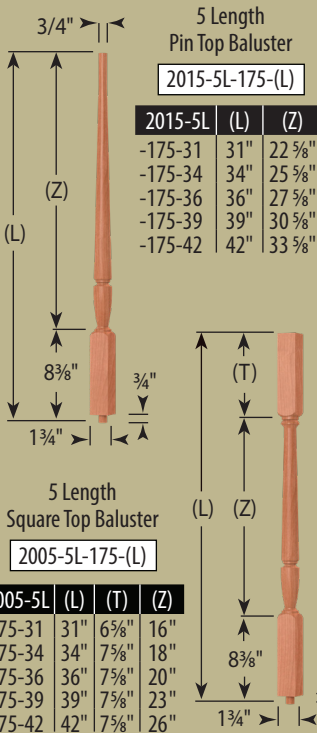

2005-175 Square Top Balusters (1 3/4" wide)

See page 32 in our catalog Edition 4.0 for 5 Length Baluster orientation on treads