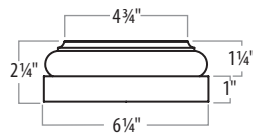

Columns, Legs and Bun Feet Milling Options

| | | | | | | | | | | |
|-------------------------|----------|--------|---------|--------|---------------|---------------|--------------|--------|-------|------------|
| Milling Options Details | | | | | | | | | | |
| Name | Barley 2 | Fluted | Octagon | Reeded | Rope Twist LH | Rope Twist RH | Rope Twist 1 | Square | Twist | Urn Fluted |
| Code | BAR2 | F | OCT | R | RTLH | RTRH | RT1 | SQ | TW | UF |

Add the Urn Fluted to any Carolina part by specifying the suffix UF.

Interior Posts

Standard post size is 5 1/2" wide and 96" high.

Interior Post Shown Plain

42005-550

Our columns and posts have not been tested for their weight bearing ability and therefore are sold as NON-weight bearing.

Fireplace Columns

Top and bottom blocks are round

Fireplace Column Example

22005-450-RT1/UF

Tuscan Base used for Cap and Base (optional)

Model No. BASETUS450

Fireplace columns shown with Rope Twist 1 milling option.

See pages 288-289 in our catalog Edition 4.0 for more Fireplace Columns

Decorative Solid Round Columns

Decorative Solid Round Column Dimensions*

| Column Size | 550 | 750 | 950 |
|---|-------------------------------------|-----------------------------|--------|
| Bottom Dia. "A" | 5 1/2" | 7 1/2" | 9 1/2" |
| Top Dia. "B" | 5 1/2" | 7 1/2" | 9 1/2" |
| Round Bottom Block Height "P" | 2" | 2 5/8" | 3 3/8" |
| Round Top Block Height "Q" | 1 1/2" | 2" | 2 1/2" |
| Standard Lengths (including cap & base) | 6' 7' 8' | 6' 7' 8' 9' 10' | 6' |
| Cap & Base Included | Attic Base with Tuscan Base for Cap | | |