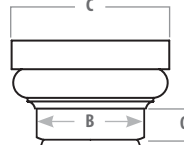

Columns, Legs and Bun Feet Milling Options

| | | | | | | | | | | |
|-------------------------|----------|--------|---------|--------|---------------|---------------|--------------|--------|-------|------------|
| Milling Options Details | | | | | | | | | | |
| Name | Barley 2 | Fluted | Octagon | Reeded | Rope Twist LH | Rope Twist RH | Rope Twist 1 | Square | Twist | Urn Fluted |
| Code | BAR2 | F | OCT | R | RTLH | RTRH | RT1 | SQ | TW | UF |

Add the Urn Fluted to any Carolina part by specifying the suffix UF.

Interior Posts

Standard post size is 5 1/2" wide and 96" high.

Interior Post Shown Plain

42005-550

Our columns and posts have not been tested for their weight bearing ability and therefore are sold as NON-weight bearing.

Fireplace Columns

Top and bottom blocks are round

Fireplace Column Example

22005-450-RT1/UF

Tuscan Base used for Cap and Base (optional)

Model No. BASETUS450

Fireplace columns shown with Rope Twist 1 milling option.

See pages 288-289 in our catalog Edition 4.0 for more Fireplace Columns

Decorative Solid Round Columns

Decorative Solid Round Column Dimensions*

| Column Size | 550 | 750 | 950 |
|---|-------------------------------------|-----------------------------|--------|
| Bottom Dia. "A" | 5 1/2" | 7 1/2" | 9 1/2" |
| Top Dia. "B" | 5 1/2" | 7 1/2" | 9 1/2" |
| Round Bottom Block Height "P" | 2" | 2 5/8" | 3 3/8" |
| Round Top Block Height "Q" | 1 1/2" | 2" | 2 1/2" |
| Standard Lengths (including cap & base) | 6' 7' 8' | 6' 7' 8' 9' 10' | 6' |
| Cap & Base Included | Attic Base with Tuscan Base for Cap | | |