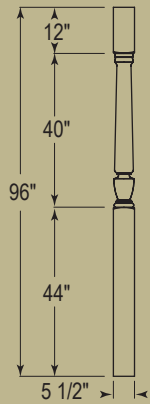

Columns, Legs and Bun Feet Milling Options

| | | | | | | | | | | |
|-------------------------|----------|--------|---------|--------|---------------|---------------|--------------|--------|-------|------------|
| Milling Options Details | | | | | | | | | | |
| Name | Barley 2 | Fluted | Octagon | Reeded | Rope Twist LH | Rope Twist RH | Rope Twist 1 | Square | Twist | Urn Fluted |
| Code | BAR2 | F | OCT | R | RTLH | RTRH | RT1 | SQ | TW | UF |

Add the Urn Fluted to any Carolina part by specifying the suffix UF.

Interior Posts

Standard post size is 5 1/2" wide and 96" high.

Interior Post Shown Plain

42005-550

Our columns and posts have not been tested for their weight bearing ability and therefore are sold as NON-weight bearing.

See pages 288-289 in our catalog Edition 4.0 for more Fireplace Columns

Decorative Solid Round Columns

Decorative Solid Round Column Dimensions*

| Column Size | 550 | 750 | 950 |
|---|-------------------------------------|-----------------------------|--------|
| Bottom Dia. "A" | 5 1/2" | 7 1/2" | 9 1/2" |
| Top Dia. "B" | 5 1/2" | 7 1/2" | 9 1/2" |
| Round Bottom Block Height "P" | 2" | 2 5/8" | 3 3/8" |
| Round Top Block Height "Q" | 1 1/2" | 2" | 2 1/2" |
| Standard Lengths (including cap & base) | 6' 7' 8' | 6' 7' 8' 9' 10' | 6' |
| Cap & Base Included | Attic Base with Tuscan Base for Cap | | |

*Dimensions shown are after final field trimming of shaft bottom.

Base/Cap Dimensions

| | | | |
|-------------------------------------|----|-----|-----|
| Tuscan Base Bottom Square Width "C" | 9" | 11" | 13" |
| Attic Base Bottom Square Width "CC" | 9" | 11" | 13" |