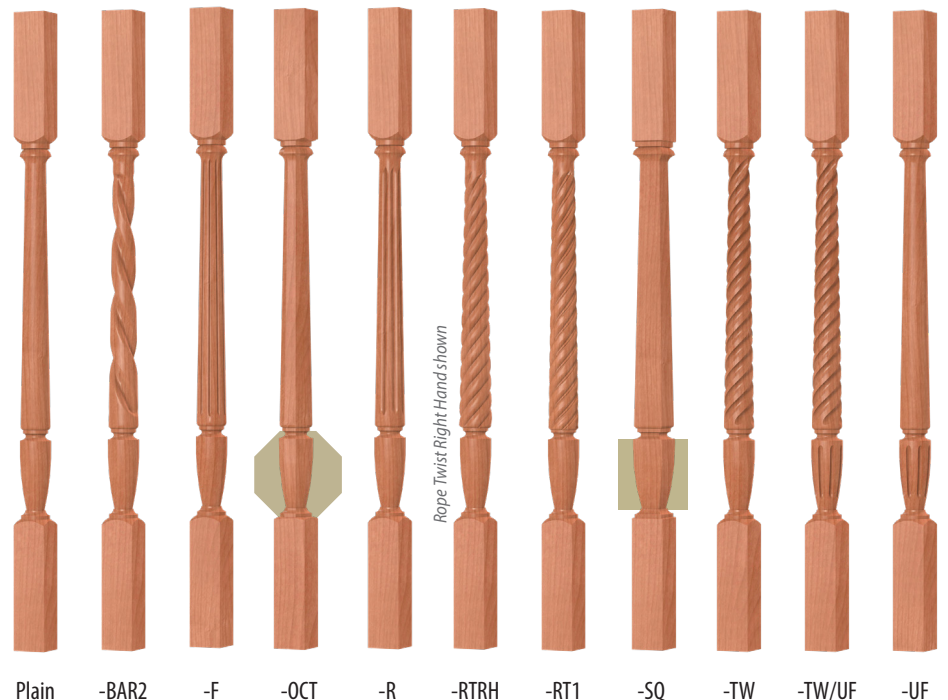

2005-175 Square Top Balusters (1 3/4" wide)

See page 32 in our catalog Edition 4.0 for 5 Length Baluster orientation on treads