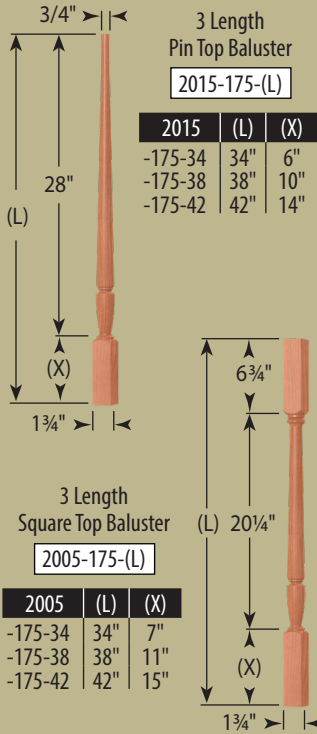

Baluster Dimensions

Wooden Dowel Pin

The bottom of each 3 Length baluster is drilled and shipped with a loose wooden pin for installation.

Optional steel dowel screws also available.
Order #3076-100PK (pack of 100).

Milling Options	Barley 2	Fluted	Octagon	Reeded	Rope Twist (LH)	Rope Twist (RH)	Rope Twist 1	Square	Twist	Twist/ Urn Fluted	Urn Fluted
Code	BAR2	F	OCT	R	RTLH	RTRH	RT1	SQ	TW	TW/UF	UF