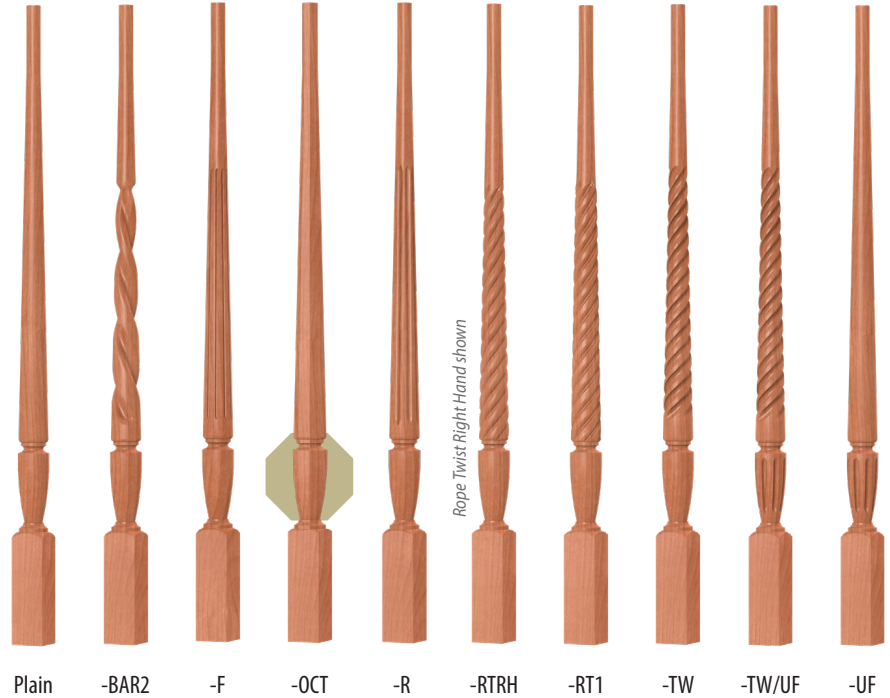

2015-175 Pin Top Balusters (1 3/4" wide)