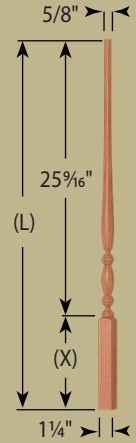

Suggested Handrails To complement Challis Narrow Series stair parts.  
For more selections of flat bottom and plowed handrails, see pages 237-239 in our catalog Edition 4.0.

Milling Options	Fluted	Reeded
Code	F	R

**2011-125 Pin Top Balusters (1 1/4" wide)**

Plain

-F

-R

**Baluster Dimensions**

3 Length Pin Top Baluster

2011-125-(L)

2011	(L)	(X)
-125-34	34"	8 7/16"
-125-38	38"	12 7/16"
-125-42	42"	16 7/16"

**Wooden Dowel Pin**

The bottom of each 3 length baluster is drilled and shipped with a loose wooden pin for installation.

Optional steel dowel screws also available.  
Order #3076-100PK (pack of 100).

See page 32 for 3 Length Baluster orientation on treads

5 Length Baluster available by quotation

**Newel Dimensions**

Pin Top Newel

Model	(L)	(X)
3210-300	43"	19"
3214-300	50"	26"
3215-300	58"	34"
3217-300	65"	41"
3218-300	73"	49"

Post to Post Newel

Model	(L)	(X)
3240-300	48"	14 1/2"
3242-300	58"	24 1/2"
3253-300	62"	28 1/2"
3255-300	73"	39 1/2"
3258-300	78"	44 1/2"