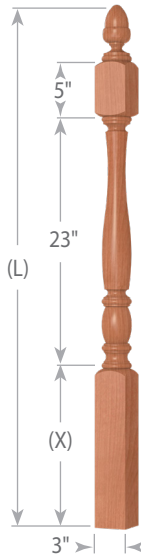

Suggested Handrails To complement Challis Narrow Series stair parts.  
For more selections of flat bottom and plowed handrails, see pages 237-239 in our catalog Edition 4.0.

Milling Options	Fluted	Reeded
Code	F	R

**2011-125 Pin Top Balusters (1 1/4" wide)**

Plain

-F

-R

**Baluster Dimensions**

3 Length Pin Top Baluster

2011-125-(L)

2011	(L)	(X)
-125-34	34"	8 7/16"
-125-38	38"	12 7/16"
-125-42	42"	16 7/16"

**Wooden Dowel Pin**

The bottom of each 3 length baluster is drilled and shipped with a loose wooden pin for installation.

Optional steel dowel screws also available.  
Order #3076-100PK (pack of 100).

See page 32 for 3 Length Baluster orientation on treads

5 Length Baluster available by quotation

**Newel Dimensions**

Pin Top Newel

Model	(L)	(X)
3210-300	43"	19"
3214-300	50"	26"
3215-300	58"	34"
3217-300	65"	41"
3218-300	73"	49"

Post to Post Newel

Model	(L)	(X)
3240-300	48"	14 1/2"
3242-300	58"	24 1/2"
3253-300	62"	28 1/2"
3255-300	73"	39 1/2"
3258-300	78"	44 1/2"