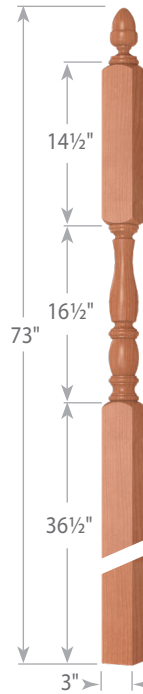

Plain

-F

-R

Intermediate Landing Newel

3246-300

Post to Post Newels shown with Acorn Top (AT).
See all Post Top options on pages 276-278 in our catalog Edition 4.0.