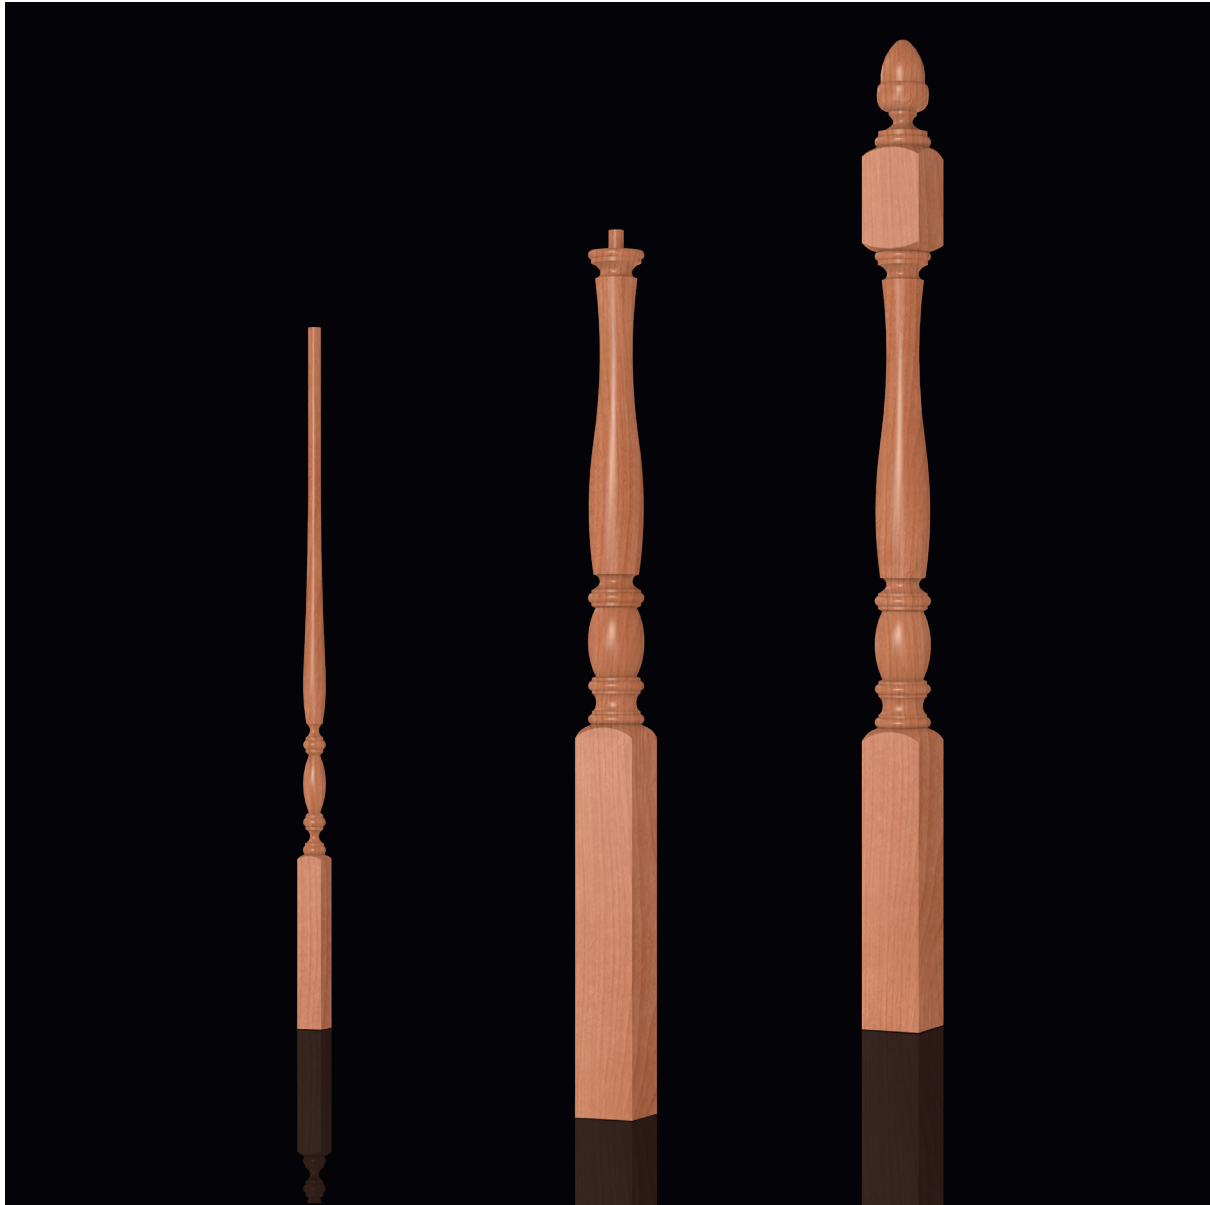

# CHALLIS NARROW SERIES

CLASSIC COLLECTION

★★★ *MADE IN THE USA* ★★★

**The Challis Narrow Series** is part of our Classic Collection, designed and manufactured by Oak Pointe includes familiar & new products for stairways but with Oak Pointe's typical expanded options including parts for fireplaces, columns, kitchens and more. All components in this collection are for interior use only.

Suggested Handrails To complement Challis Narrow Series stair parts.  
For more selections of flat bottom and plowed handrails, see pages 237-239 in our catalog Edition 4.0.

Milling Options	Fluted	Reeded
Code	F	R

**2011-125 Pin Top Balusters (1 1/4" wide)**

Plain

-F

-R

**Baluster Dimensions**

3 Length Pin Top Baluster

2011-125-(L)

2011	(L)	(X)
-125-34	34"	8 7/16"
-125-38	38"	12 7/16"
-125-42	42"	16 7/16"

5 Length Baluster available by quotation

**Newel Dimensions**

Pin Top Newel

Model	(L)	(X)
3210-300	43"	19"
3214-300	50"	26"
3215-300	58"	34"
3217-300	65"	41"
3218-300	73"	49"

Post to Post Newel

Model	(L)	(X)
3240-300	48"	14 1/2"
3242-300	58"	24 1/2"
3253-300	62"	28 1/2"
3255-300	73"	39 1/2"
3258-300	78"	44 1/2"