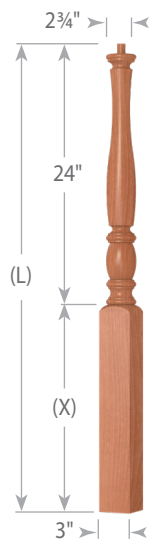

Suggested Handrails To complement Challis Narrow Series stair parts.  
For more selections of flat bottom and plowed handrails, see pages 237-239 in our catalog Edition 4.0.

Milling Options	Fluted	Reeded
Code	F	R

**2011-125 Pin Top Balusters (1 1/4" wide)**

Plain

-F

-R

**Baluster Dimensions**

3 Length Pin Top Baluster

2011-125-(L)

2011	(L)	(X)
-125-34	34"	8 7/16"
-125-38	38"	12 7/16"
-125-42	42"	16 7/16"

**Wooden Dowel Pin**

The bottom of each 3 length baluster is drilled and shipped with a loose wooden pin for installation.

Optional steel dowel screws also available.  
Order #3076-100PK (pack of 100).

See page 32 for 3 Length Baluster orientation on treads

5 Length Baluster available by quotation

**Newel Dimensions**

Pin Top Newel

Model	(L)	(X)
3210-300	43"	19"
3214-300	50"	26"
3215-300	58"	34"
3217-300	65"	41"
3218-300	73"	49"

Post to Post Newel

Model	(L)	(X)
3240-300	48"	14 1/2"
3242-300	58"	24 1/2"
3253-300	62"	28 1/2"
3255-300	73"	39 1/2"
3258-300	78"	44 1/2"