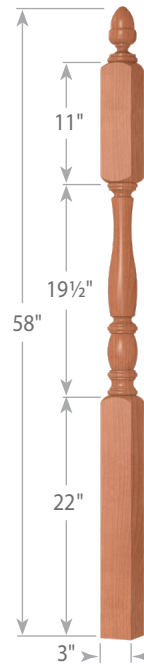

Suggested Handrails To complement Challis Narrow Series stair parts.  
For more selections of flat bottom and plowed handrails, see pages 237-239 in our catalog Edition 4.0.

Milling Options	Fluted	Reeded
Code	F	R

**2011-125 Pin Top Balusters (1 1/4" wide)**

Plain

-F

-R

**Baluster Dimensions**

3 Length Pin Top Baluster

2011-125-(L)

2011	(L)	(X)
-125-34	34"	8 7/16"
-125-38	38"	12 7/16"
-125-42	42"	16 7/16"

**Wooden Dowel Pin**

The bottom of each 3 length baluster is drilled and shipped with a loose wooden pin for installation.

Optional steel dowel screws also available.  
Order #3076-100PK (pack of 100).

See page 32 for 3 Length Baluster orientation on treads

5 Length Baluster available by quotation

**Newel Dimensions**

Pin Top Newel

Model	(L)	(X)
3210-300	43"	19"
3214-300	50"	26"
3215-300	58"	34"
3217-300	65"	41"
3218-300	73"	49"

Post to Post Newel

Model	(L)	(X)
3240-300	48"	14 1/2"
3242-300	58"	24 1/2"
3253-300	62"	28 1/2"
3255-300	73"	39 1/2"
3258-300	78"	44 1/2"