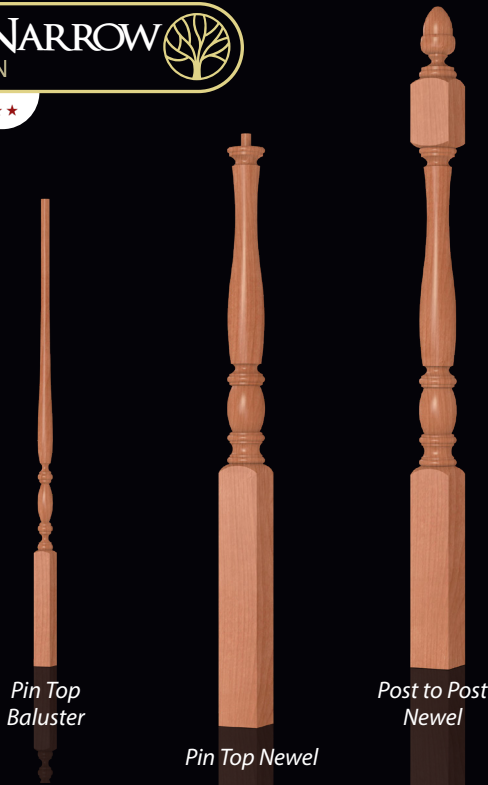

Pin Top Baluster

Pin Top Newel

Post to Post Newel

Suggested Handrails To complement Challis Narrow Series stair parts.
For more selections of flat bottom and plowed handrails, see pages 237-239 in our catalog Edition 4.0.