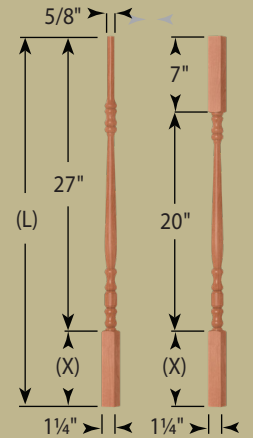

Model	(L)	(X)	Model	(L)	(X)
3270-300	43"	15"	4300-300	48"	16 1/4"
3274-300	50"	22"	4304-300	58"	26 1/4"
3275-300	58"	30"	4353-300	62"	30 1/4"
3277-300	65"	37"	4355-300	73"	41 1/4"
3278-300	73"	45"	4358-300	78"	46 1/4"

4303-300
4305-300

Post to Post Newels shown with Ball Top (BT). See all Post Top options on pages 276-278.

Milling Options	Fluted	Reeded	Twist
Code	F	R	TW

**5200-125 Pin Top Balusters**  
(1 1/4" wide)

Plain -F -R -TW

**Baluster Dimensions**

3 Length Pin Top Baluster

5200-125-(L)
--------------

5200	(L)	(X)
-125-34	34"	7"
-125-38	38"	11"
-125-42	42"	15"

3 Length Square Top Baluster

5205-125-(L)
--------------

5205	(L)	(X)
-125-34	34"	7"
-125-38	38"	11"
-125-42	42"	15"

See page 32 for 3 Length Baluster orientation on treads

**Wooden Dowel Pin**

The bottom of each 3 length baluster is drilled and shipped with a loose wooden pin for installation.

**5205-125 Square Top Balusters**  
(1 1/4" wide)