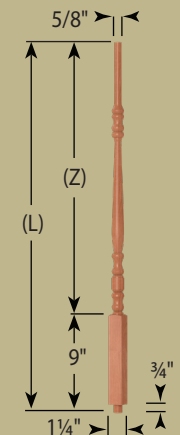

4303-300
4305-300

Post to Post Newels shown with Ball Top (BT). See all Post Top options on pages 276-278.

Milling Options	Fluted	Reeded	Twist
Code	F	R	TW

**5200-125 Pin Top Balusters**  
(1 1/4" wide)

Plain -F -R -TW

**Baluster Dimensions**

3 Length Pin Top Baluster

5200-125-(L)
--------------

5200	(L)	(X)
-125-34	34"	7"
-125-38	38"	11"
-125-42	42"	15"

3 Length Square Top Baluster

5205-125-(L)
--------------

5205	(L)	(X)
-125-34	34"	7"
-125-38	38"	11"
-125-42	42"	15"

See page 32 for 3 Length Baluster orientation on treads

**Wooden Dowel Pin**

The bottom of each 3 length baluster is drilled and shipped with a loose wooden pin for installation.

**5205-125 Square Top Balusters**  
(1 1/4" wide)

Plain -F -R -TW

5 Length Pin Top Baluster

5200-5L-125-(L)
-----------------

5200-5L	(L)	(Z)
-125-31	31"	22"
-125-34	34"	25"
-125-36	36"	27"
-125-39	39"	30"
-125-42	42"	33"

See page 32 for 5 Length Baluster orientation on treads