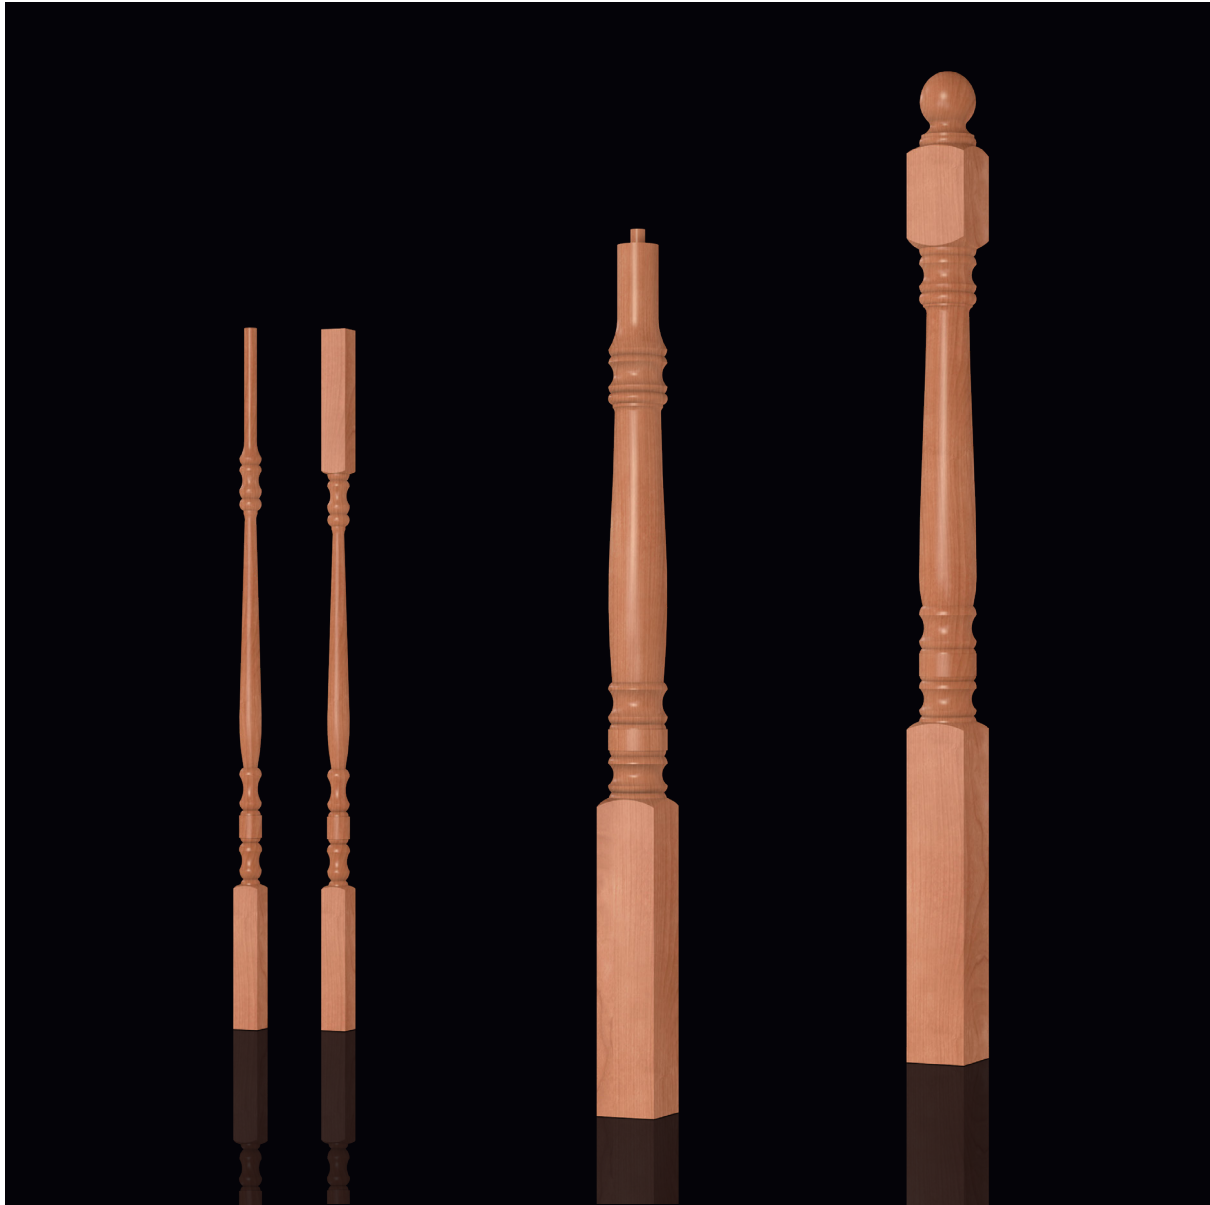

# HAMPTON NARROW SERIES

CLASSIC COLLECTION

★ ★ ★ *MADE IN THE USA* ★ ★ ★

**The Hampton Narrow Series** is part of our Classic Collection, designed and manufactured by Oak Pointe includes familiar & new products for stairways but with Oak Pointe's typical expanded options including parts for fireplaces, columns, kitchens and more. All components in this collection are for interior use only.

**Suggested Handrails** To complement Hampton Narrow Series stair parts.  
For more selections of flat bottom and plowed handrails, see pages 237-239 in our catalog Edition 4.0.

6010

6310

6601

6701

**Newel Dimensions**

**Baluster Dimensions**

3 Length Pin Top Baluster

5200-125-(L)
--------------

5200	(L)	(X)
-125-34	34"	7"
-125-38	38"	11"
-125-42	42"	15"

3 Length Square Top Baluster

5205-125-(L)
--------------

5205	(L)	(X)
-125-34	34"	7"
-125-38	38"	11"
-125-42	42"	15"

Plain -F -R -TW

5 Length Pin Top Baluster

5200-5L-125-(L)
-----------------

5200-5L	(L)	(Z)
-125-31	31"	22"
-125-34	34"	25"
-125-36	36"	27"
-125-39	39"	30"
-125-42	42"	33"

See page 32 for 5 Length Baluster orientation on treads