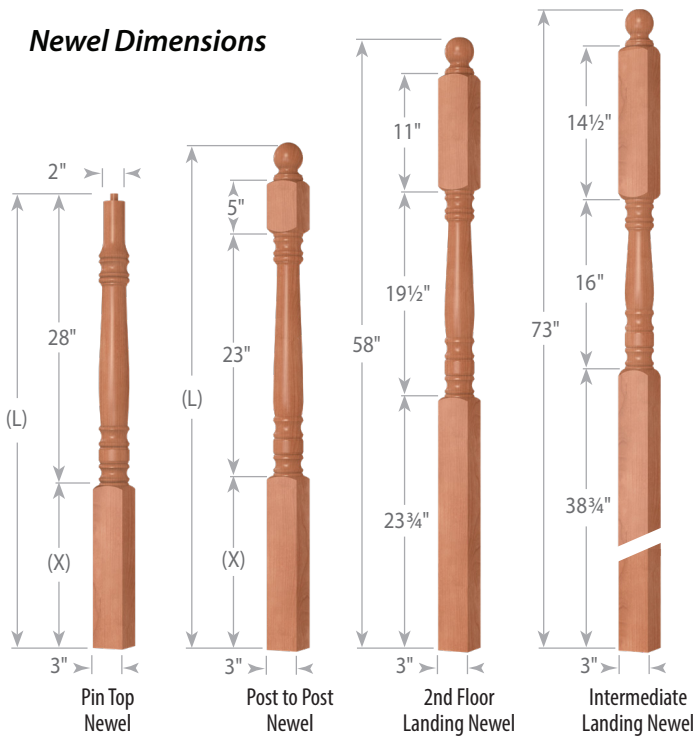

**Suggested Handrails** To complement Hampton Narrow Series stair parts.  
For more selections of flat bottom and plowed handrails, see pages 237-239 in our catalog Edition 4.0.

6010

6310

6601

6701

**Newel Dimensions**

Model	(L)	(X)	Model	(L)	(X)
3270-300	43"	15"	4300-300	48"	16 1/4"
3274-300	50"	22"	4304-300	58"	26 1/4"
3275-300	58"	30"	4353-300	62"	30 1/4"
3277-300	65"	37"	4355-300	73"	41 1/4"
3278-300	73"	45"	4358-300	78"	46 1/4"

**Baluster Dimensions**

3 Length Pin Top Baluster

5200-125-(L)
--------------

5200	(L)	(X)
-125-34	34"	7"
-125-38	38"	11"
-125-42	42"	15"

3 Length Square Top Baluster

5205-125-(L)
--------------

5205	(L)	(X)
-125-34	34"	7"
-125-38	38"	11"
-125-42	42"	15"

Plain -F -R -TW

5 Length Pin Top Baluster

5200-5L-125-(L)
-----------------

5200-5L	(L)	(Z)
-125-31	31"	22"
-125-34	34"	25"
-125-36	36"	27"
-125-39	39"	30"
-125-42	42"	33"

See page 32 for 5 Length Baluster orientation on treads