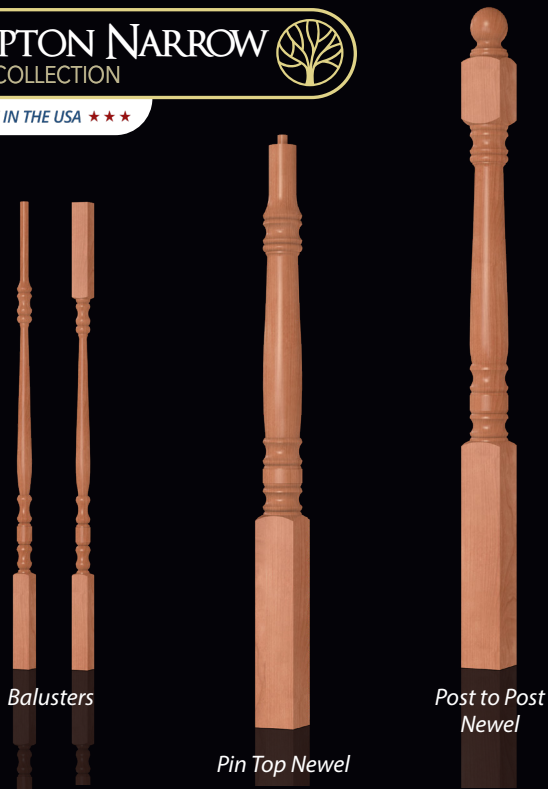

Balusters

Pin Top Newel

Post to Post Newel

Suggested Handrails To complement Hampton Narrow Series stair parts.
For more selections of flat bottom and plowed handrails, see pages 237-239 in our catalog Edition 4.0.