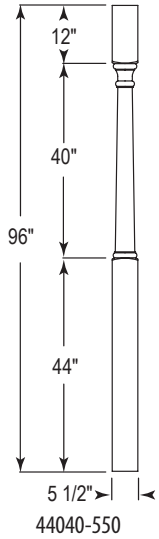

4070-550

Pin Top
Newel

4050-250

Pin Top
Newel

4060-300

Post to Post
Newel

Model	(L)	(X)
4040-300	48"	17"
4042-300	58"	27"
4053-300	62"	31"
4055-300	73"	42"
4058-300	78"	47"

2nd Floor
Landing Newel

Interior Post
Shown Plain

44040-550

Interior Post
Shown Plain

45035-550

Interior Post
Shown Plain

45067-550

Standard post size is 5 1/2" wide and 96" high. Our columns and posts have not been tested for their weight bearing ability and therefore are sold as NON-weight bearing.

See pages 288-289 in our catalog Edition 4.0 for more Fireplace Columns

Decorative Solid Round Columns

Decorative Solid Round Column Dimensions*

Column Size	550	750	950
Bottom Dia. "A"	5½"	7½"	9½"
Top Dia. "B"	5½"	7½"	9½"
Round Bottom Block Height "P"	2"	2¾"	3¾"
Round Top Block Height "Q"	1½"	2"	2½"
Standard Lengths (including cap & base)	6' 7' 8'	6' 7' 8' 9' 10'	6'
Cap & Base Included	Attic Base with Tuscan Base for Cap		

*Dimensions shown are after final field trimming of shaft bottom.

Base/Cap Dimensions

Tuscan Base Bottom Square Width "C"	9"	11"	13"
Attic Base Bottom Square Width "CC"	9"	11"	13"

Tuscan Base used for Cap