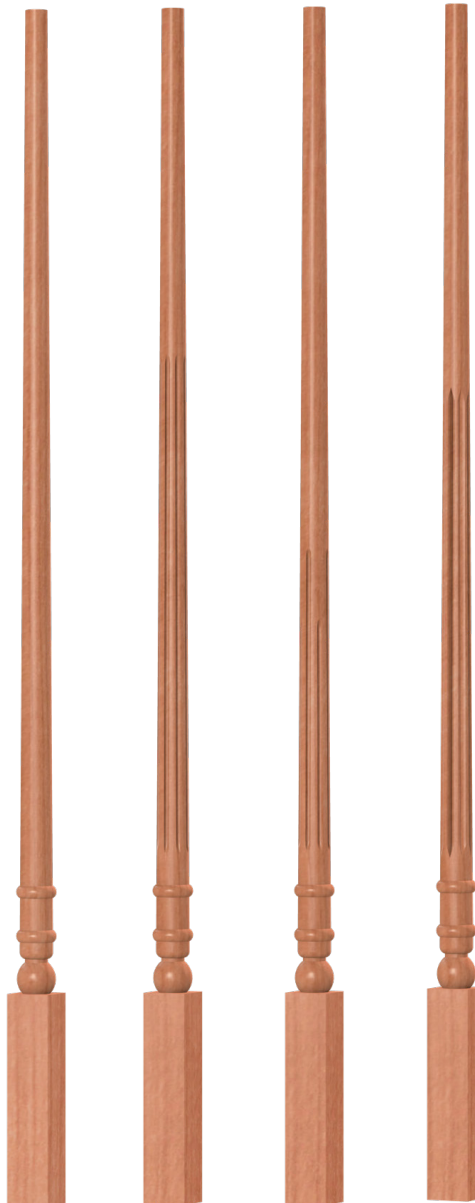

5035-125 Pin Top Balusters (1 1/4" wide)

Plain

-F

-F1

-R