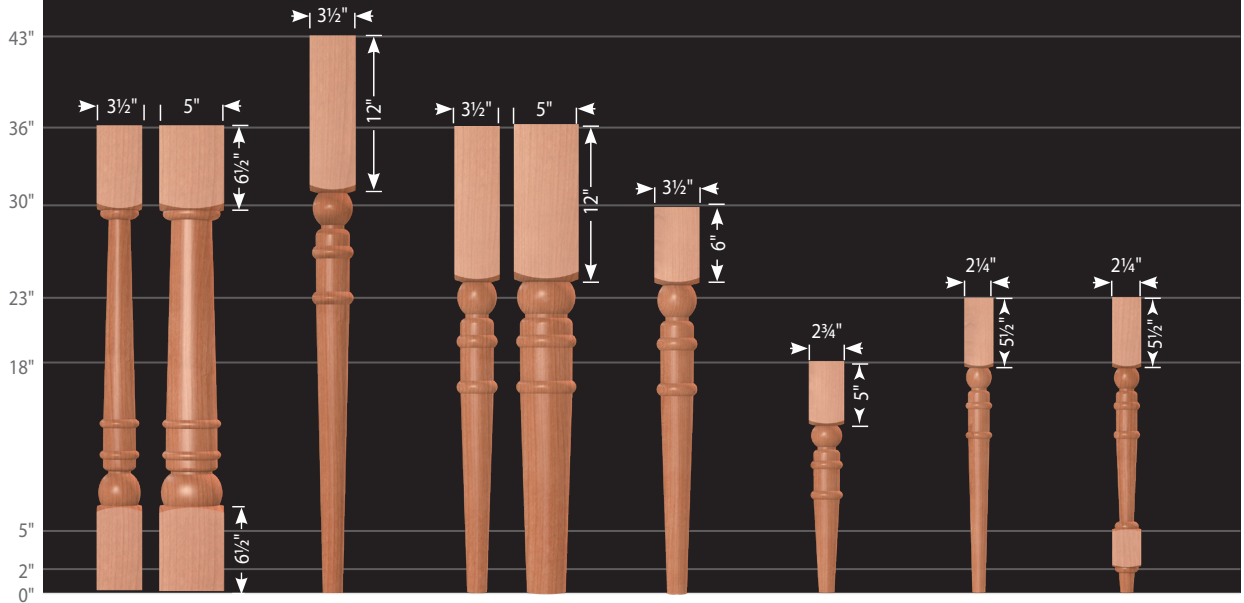

-R

5067-125 Square Top Balusters (1 1/4" wide)

Plain

Most Oak Pointe wood components can be modified to other widths.

Legs and Island Columns
4040 Series

*** MADE IN THE USA ***

Island Leg
Example

104040-350-R

Island Column

14040-350
14040-500

Bar Leg
(Footed)

124040-350

Island Leg (Footed)

104040-350
104040-500

Table Leg
(Footed)

94040-350

Coffee Table
Leg (Footed)

84040-275

End Table Leg
(Footed)

74040-225

End Table Leg
(w/stretcher block)

64040-225

Legs and Island Columns
5035 Series

Island Leg
Example

105035-350-F1

Island Column

15035-350
15035-500

Bar Leg

125035-350

Island Leg

105035-350
105035-500

Table Leg