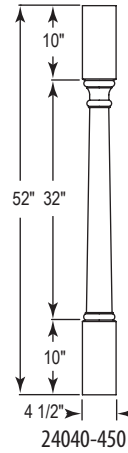

4070-550

Pin Top
Newel

4050-250

Pin Top
Newel

4060-300

Post to Post
Newel

Model	(L)	(X)
4040-300	48"	17"
4042-300	58"	27"
4053-300	62"	31"
4055-300	73"	42"
4058-300	78"	47"

2nd Floor
Landing Newel

Interior Post
Shown Plain

44040-550

Interior Post
Shown Plain

45035-550

Interior Post
Shown Plain

45067-550

Standard post size is 5 1/2" wide and 96" high. Our columns and posts have not been tested for their weight bearing ability and therefore are sold as NON-weight bearing.

See pages 288-289 in our catalog Edition 4.0 for more Fireplace Columns

Decorative Solid Round Columns

Decorative Solid Round Column Dimensions*

Column Size	550	750	950
Bottom Dia. "A"	5½"	7½"	9½"
Top Dia. "B"	5½"	7½"	9½"
Round Bottom Block Height "P"	2"	2¾"	3¾"
Round Top Block Height "Q"	1½"	2"	2½"
Standard Lengths (including cap & base)	6' 7' 8'	6' 7' 8' 9' 10'	6'
Cap & Base Included	Attic Base with Tuscan Base for Cap		

*Dimensions shown are after final field trimming of shaft bottom.

Base/Cap Dimensions

Tuscan Base Bottom Square Width "C"	9"	11"	13"
Attic Base Bottom Square Width "CC"	9"	11"	13"

Tuscan Base used for Cap