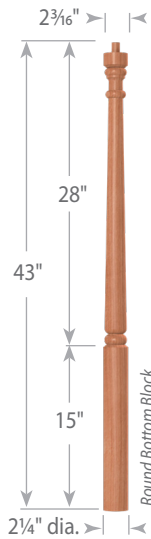

6010

6109

6210

6601

6701

9500

Newel Dimensions

Post to Post
Estate Newel

4070-550

Pin Top
Newel

4050-250

Pin Top
Newel

4060-300

Post to Post
Newel

Model	(L)	(X)
4040-300	48"	17"
4042-300	58"	27"
4053-300	62"	31"
4055-300	73"	42"
4058-300	78"	47"

2nd Floor
Landing Newel

4045-300

Intermediate
Landing Newel

4046-300

Post to Post Newels shown with Mushroom Top (MT). See all Post Top options on pages 276-278 in our catalog Edition 4.0.

Baluster Dimensions

See page 32 in our catalog Edition 4.0 for 3 Length Baluster orientation on treads

*Dimensions shown are after final field trimming of shaft bottom.

Base/Cap Dimensions

Tuscan Base Bottom Square Width "C"	9"	11"	13"
Attic Base Bottom Square Width "CC"	9"	11"	13"

Tuscan Base used for Cap