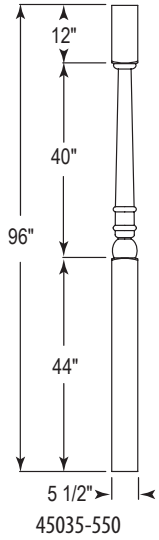

4070-550

Pin Top
Newel

4050-250

Pin Top
Newel

4060-300

Post to Post
Newel

Model	(L)	(X)
4040-300	48"	17"
4042-300	58"	27"
4053-300	62"	31"
4055-300	73"	42"
4058-300	78"	47"

2nd Floor
Landing Newel

Interior Post
Shown Plain

44040-550

Interior Post
Shown Plain

45035-550

Interior Post
Shown Plain

45067-550

Standard post size is 5 1/2" wide and 96" high. Our columns and posts have not been tested for their weight bearing ability and therefore are sold as NON-weight bearing.

See pages 288-289 in our catalog Edition 4.0 for more Fireplace Columns

Decorative Solid Round Columns

Decorative Solid Round Column Dimensions*

Column Size	550	750	950
Bottom Dia. "A"	5½"	7½"	9½"
Top Dia. "B"	5½"	7½"	9½"
Round Bottom Block Height "P"	2"	2¾"	3¾"
Round Top Block Height "Q"	1½"	2"	2½"
Standard Lengths (including cap & base)	6' 7' 8'	6' 7' 8' 9' 10'	6'
Cap & Base Included	Attic Base with Tuscan Base for Cap		

*Dimensions shown are after final field trimming of shaft bottom.

Base/Cap Dimensions

Tuscan Base Bottom Square Width "C"	9"	11"	13"
Attic Base Bottom Square Width "CC"	9"	11"	13"

Tuscan Base used for Cap