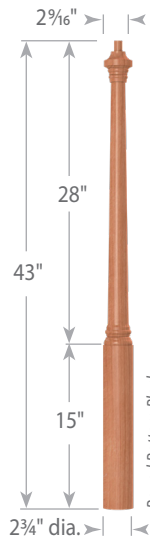

6010

6109

6210

6601

6701

9500

Newel Dimensions

Post to Post
Estate Newel

4070-550

Pin Top
Newel

4050-250

Pin Top
Newel

4060-300

Post to Post
Newel

Model	(L)	(X)
4040-300	48"	17"
4042-300	58"	27"
4053-300	62"	31"
4055-300	73"	42"
4058-300	78"	47"

2nd Floor
Landing Newel

4045-300

Intermediate
Landing Newel

4046-300

Post to Post Newels shown with Mushroom Top (MT). See all Post Top options on pages 276-278 in our catalog Edition 4.0.

Baluster Dimensions

See page 32 in our catalog Edition 4.0 for 3 Length Baluster orientation on treads

*Dimensions shown are after final field trimming of shaft bottom.

Base/Cap Dimensions

Tuscan Base Bottom Square Width "C"	9"	11"	13"
Attic Base Bottom Square Width "CC"	9"	11"	13"

Tuscan Base used for Cap