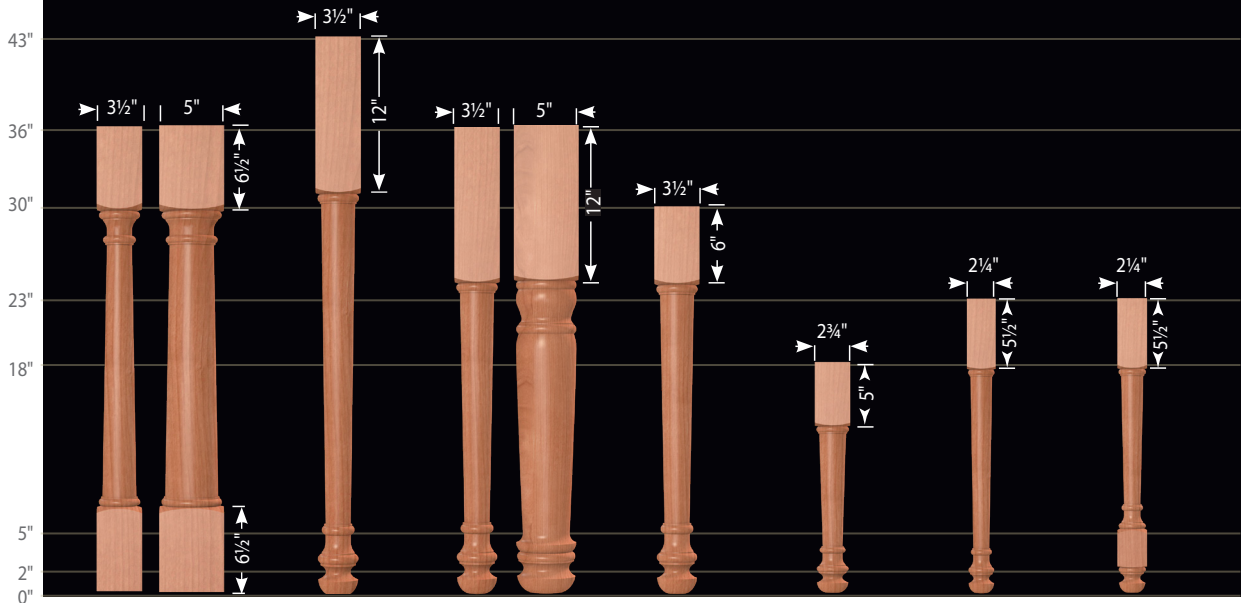

-R

5067-125 Square Top Balusters (1 1/4" wide)

Plain

Most Oak Pointe wood components can be modified to other widths.

Legs and Island Columns
4040 Series

*** MADE IN THE USA ***

Island Leg
Example

104040-350-R

Island Column

14040-350
14040-500

Bar Leg
(Footed)

124040-350

Island Leg (Footed)

104040-350
104040-500

Table Leg
(Footed)

94040-350