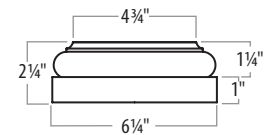

Tuscan Base
used for Cap and Base (optional)

Fireplace columns shown with 25067-450

Top and bottom
blocks are round

See pages 288-289 in our catalog Edition 4.0 for more Fireplace Columns