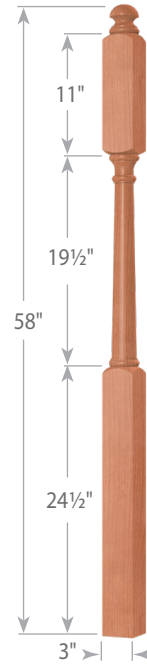

4070-550

Pin Top
Newel

4050-250

Pin Top
Newel

4060-300

Post to Post
Newel

Model	(L)	(X)
4040-300	48"	17"
4042-300	58"	27"
4053-300	62"	31"
4055-300	73"	42"
4058-300	78"	47"

2nd Floor
Landing Newel

4045-300

Intermediate
Landing Newel

4046-300

Post to Post Newels shown with Mushroom Top (MT). See all Post Top options on pages 276-278 in our catalog Edition 4.0.

Baluster Dimensions

See page 32 in our catalog Edition 4.0 for 3 Length Baluster orientation on treads

See pages 288-289 in our catalog Edition 4.0 for more Fireplace Columns

Decorative Solid Round Columns

Decorative Solid Round Column Dimensions*

Column Size	550	750	950
Bottom Dia. "A"	5½"	7½"	9½"
Top Dia. "B"	5½"	7½"	9½"
Round Bottom Block Height "P"	2"	2¾"	3¾"
Round Top Block Height "Q"	1½"	2"	2½"
Standard Lengths (including cap & base)	6' 7' 8'	6' 7' 8' 9' 10'	6'
Cap & Base Included	Attic Base with Tuscan Base for Cap		

*Dimensions shown are after final field trimming of shaft bottom.

Base/Cap Dimensions

Tuscan Base Bottom Square Width "C"	9"	11"	13"
Attic Base Bottom Square Width "CC"	9"	11"	13"

Tuscan Base used for Cap