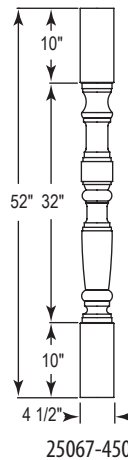

4070-550

Pin Top
Newel

4050-250

Pin Top
Newel

4060-300

Post to Post
Newel

Model	(L)	(X)
4040-300	48"	17"
4042-300	58"	27"
4053-300	62"	31"
4055-300	73"	42"
4058-300	78"	47"

2nd Floor
Landing Newel

Interior Post
Shown Plain

44040-550

Interior Post
Shown Plain

45035-550

Interior Post
Shown Plain

45067-550

Standard post size is 5 1/2" wide and 96" high. Our columns and posts have not been tested for their weight bearing ability and therefore are sold as NON-weight bearing.

See pages 288-289 in our catalog Edition 4.0 for more Fireplace Columns

Decorative Solid Round Columns

Decorative Solid Round Column Dimensions*

Column Size	550	750	950
Bottom Dia. "A"	5½"	7½"	9½"
Top Dia. "B"	5½"	7½"	9½"
Round Bottom Block Height "P"	2"	2¾"	3¾"
Round Top Block Height "Q"	1½"	2"	2½"
Standard Lengths (including cap & base)	6' 7' 8'	6' 7' 8' 9' 10'	6'
Cap & Base Included	Attic Base with Tuscan Base for Cap		

*Dimensions shown are after final field trimming of shaft bottom.

Base/Cap Dimensions

Tuscan Base Bottom Square Width "C"	9"	11"	13"
Attic Base Bottom Square Width "CC"	9"	11"	13"

Tuscan Base used for Cap