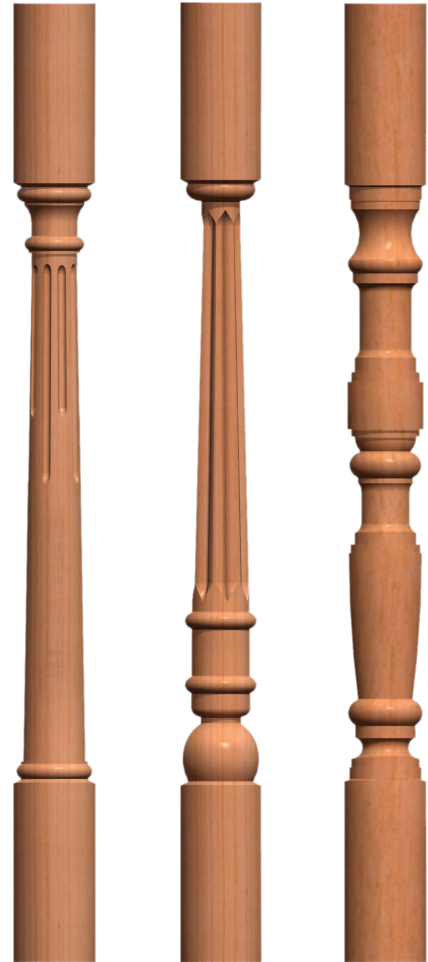

For more Bun Feet selections, see pages 274-275 in our catalog Edition 4.0.

Bun Feet

Traditional Series Bun Feet

For more Bun Feet selections, see pages 274-275 in our catalog Edition 4.0.

Interior Posts

Fireplace Columns

Interior Post
Shown Plain

44040-550

Interior Post
Shown Plain

45035-550

Interior Post
Shown Plain

45067-550

Standard post size is 5 1/2" wide and 96" high. Our columns and posts have not been tested for their weight bearing ability and therefore are sold as NON-weight bearing.

See pages 288-289 in our catalog Edition 4.0 for more Fireplace Columns

Decorative Solid Round Columns

Decorative Solid Round Column Dimensions*

Column Size	550	750	950
Bottom Dia. "A"	5½"	7½"	9½"
Top Dia. "B"	5½"	7½"	9½"
Round Bottom Block Height "P"	2"	2¾"	3¾"
Round Top Block Height "Q"	1½"	2"	2½"
Standard Lengths (including cap & base)	6' 7' 8'	6' 7' 8' 9' 10'	6'
Cap & Base Included	Attic Base with Tuscan Base for Cap		