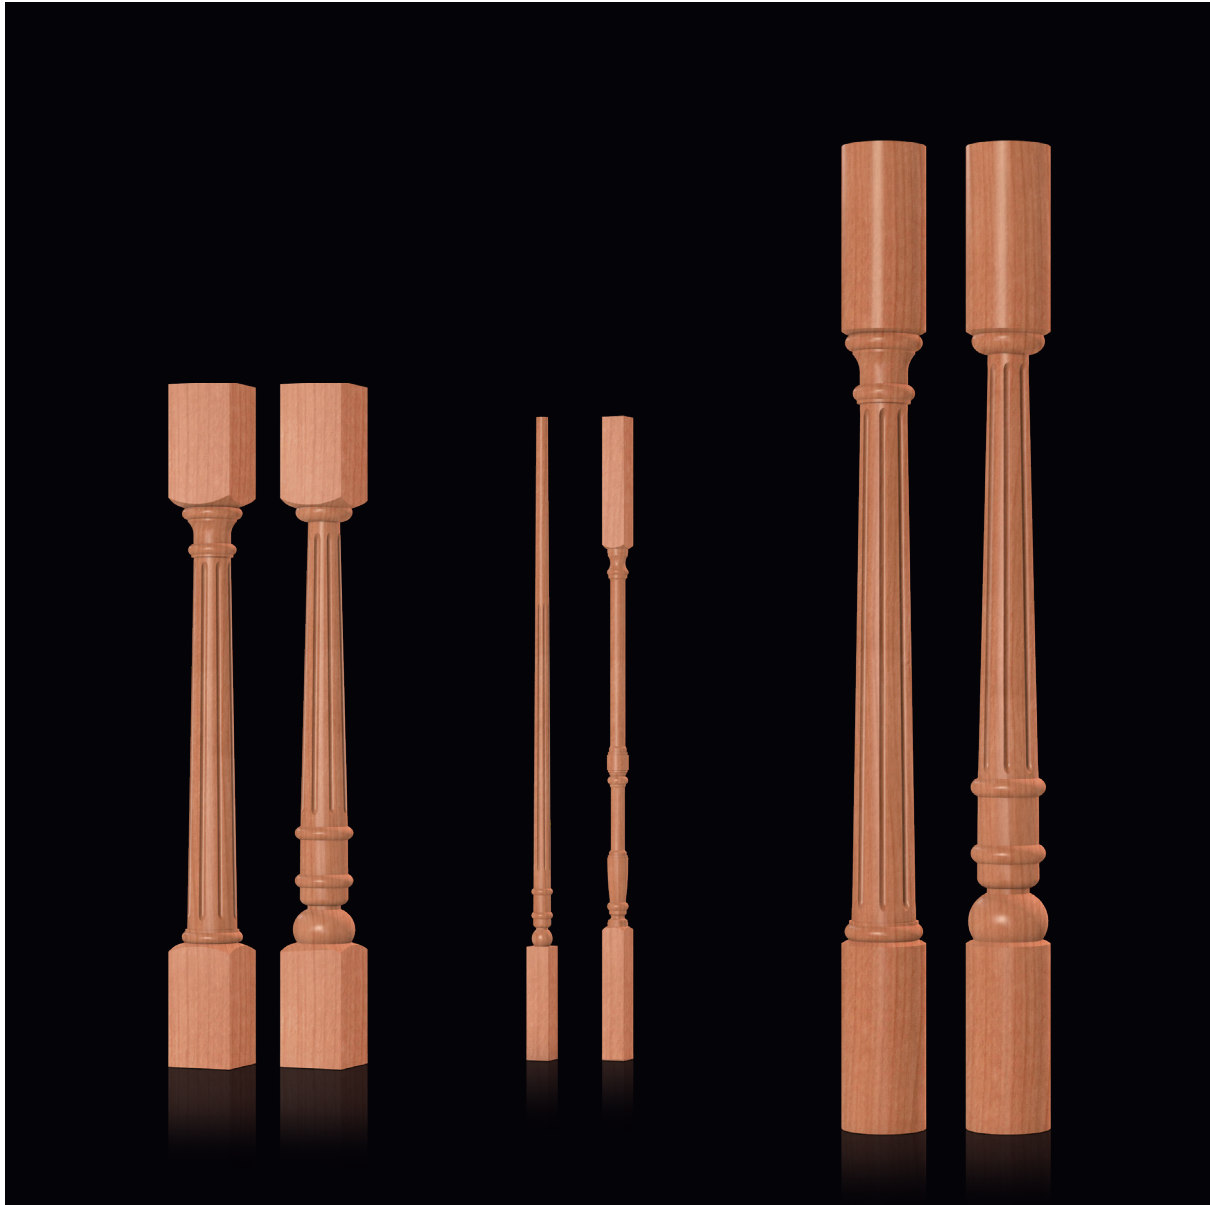

TRADITIONAL SERIES

CLASSIC COLLECTION

★★★ *MADE IN THE USA* ★★★

The Traditional Series is part of our Classic Collection, designed and manufactured by Oak Pointe includes familiar & new products for stairways but with Oak Pointe's typical expanded options including parts for fireplaces, columns, kitchens and more. All components in this collection are for interior use only.