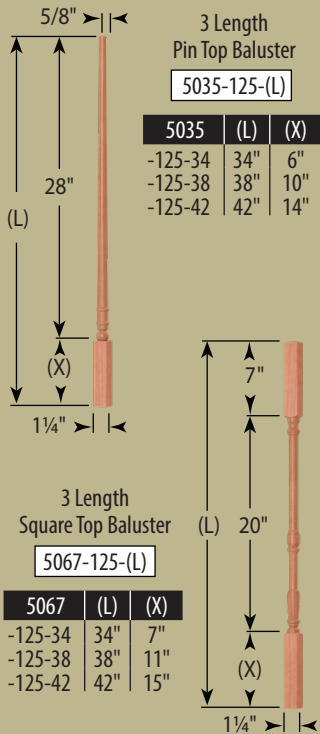

Baluster Dimensions

Wooden Dowel Pin

The bottom of each 3 length baluster is drilled and shipped with a loose wooden pin for installation.

Optional steel dowel screws also available. Order #3076-100PK (pack of 100).

Shown below are several examples of 5067 Traditional products

Milling Options	Fluted	Fluted 1	Reeded
Code	F	F1	R