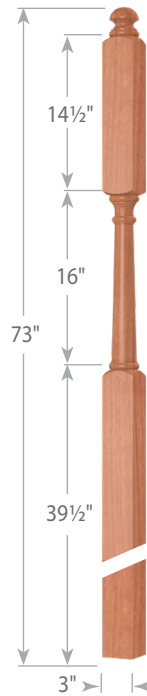

6010

6109

6210

6601

6701

9500

Newel Dimensions

Post to Post
Estate Newel

4070-550

Pin Top
Newel

4050-250

Pin Top
Newel

4060-300

Post to Post
Newel

Model	(L)	(X)
4040-300	48"	17"
4042-300	58"	27"
4053-300	62"	31"
4055-300	73"	42"
4058-300	78"	47"

2nd Floor
Landing Newel

4045-300

Intermediate
Landing Newel

4046-300

Post to Post Newels shown with Mushroom Top (MT). See all Post Top options on pages 276-278 in our catalog Edition 4.0.

Baluster Dimensions

See page 32 in our catalog Edition 4.0 for 3 Length Baluster orientation on treads

*Dimensions shown are after final field trimming of shaft bottom.

Base/Cap Dimensions

Tuscan Base Bottom Square Width "C"	9"	11"	13"
Attic Base Bottom Square Width "CC"	9"	11"	13"

Tuscan Base used for Cap