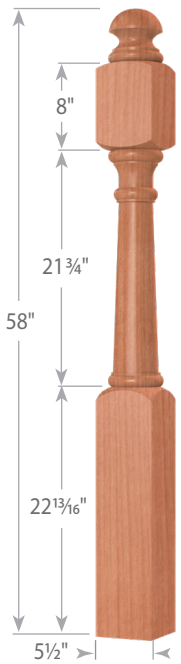

Balusters

Table Legs

Post to Post
Newel

Fireplace Columns

Bun Feet

Suggested Handrails To complement Traditional Series stair parts. For more selections of flat bottom and plowed handrails, see pages 237-239 in our catalog Edition 4.0.

6010

6109

6210

6601

6701

9500

Newel Dimensions

Post to Post
Estate Newel

4070-550

Pin Top
Newel

4050-250

Pin Top
Newel

4060-300

Post to Post
Newel

Model	(L)	(X)
4040-300	48"	17"
4042-300	58"	27"
4053-300	62"	31"
4055-300	73"	42"
4058-300	78"	47"

2nd Floor
Landing Newel

4045-300

Intermediate
Landing Newel

4046-300

Post to Post Newels shown with Mushroom Top (MT). See all Post Top options on pages 276-278 in our catalog Edition 4.0.

Baluster Dimensions

See page 32 in our catalog Edition 4.0 for 3 Length Baluster orientation on treads