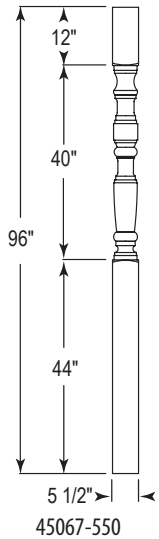

4070-550

Pin Top
Newel

4050-250

Pin Top
Newel

4060-300

Post to Post
Newel

Model	(L)	(X)
4040-300	48"	17"
4042-300	58"	27"
4053-300	62"	31"
4055-300	73"	42"
4058-300	78"	47"

2nd Floor
Landing Newel

Interior Post
Shown Plain

44040-550

Interior Post
Shown Plain

45035-550

Interior Post
Shown Plain

45067-550

Standard post size is 5 1/2" wide and 96" high. Our columns and posts have not been tested for their weight bearing ability and therefore are sold as NON-weight bearing.

See pages 288-289 in our catalog Edition 4.0 for more Fireplace Columns

Decorative Solid Round Columns

Decorative Solid Round Column Dimensions*

Column Size	550	750	950
Bottom Dia. "A"	5½"	7½"	9½"
Top Dia. "B"	5½"	7½"	9½"
Round Bottom Block Height "P"	2"	2¾"	3¾"
Round Top Block Height "Q"	1½"	2"	2½"
Standard Lengths (including cap & base)	6' 7' 8'	6' 7' 8' 9' 10'	6'
Cap & Base Included	Attic Base with Tuscan Base for Cap		

*Dimensions shown are after final field trimming of shaft bottom.

Base/Cap Dimensions

Tuscan Base Bottom Square Width "C"	9"	11"	13"
Attic Base Bottom Square Width "CC"	9"	11"	13"

Tuscan Base used for Cap