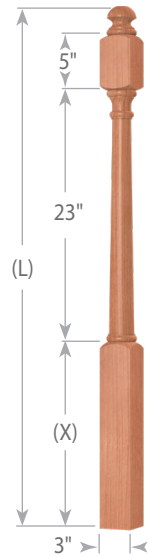

4070-550

Pin Top
Newel

4050-250

Pin Top
Newel

4060-300

Post to Post
Newel

Model	(L)	(X)
4040-300	48"	17"
4042-300	58"	27"
4053-300	62"	31"
4055-300	73"	42"
4058-300	78"	47"

2nd Floor
Landing Newel

4045-300

Intermediate
Landing Newel

4046-300

Post to Post Newels shown with Mushroom Top (MT). See all Post Top options on pages 276-278 in our catalog Edition 4.0.

Baluster Dimensions

See page 32 in our catalog Edition 4.0 for 3 Length Baluster orientation on treads

See pages 288-289 in our catalog Edition 4.0 for more Fireplace Columns

Decorative Solid Round Columns

Decorative Solid Round Column Dimensions*

Column Size	550	750	950
Bottom Dia. "A"	5½"	7½"	9½"
Top Dia. "B"	5½"	7½"	9½"
Round Bottom Block Height "P"	2"	2¾"	3¾"
Round Top Block Height "Q"	1½"	2"	2½"
Standard Lengths (including cap & base)	6' 7' 8'	6' 7' 8' 9' 10'	6'
Cap & Base Included	Attic Base with Tuscan Base for Cap		

*Dimensions shown are after final field trimming of shaft bottom.

Base/Cap Dimensions

Tuscan Base Bottom Square Width "C"	9"	11"	13"
Attic Base Bottom Square Width "CC"	9"	11"	13"

Tuscan Base used for Cap