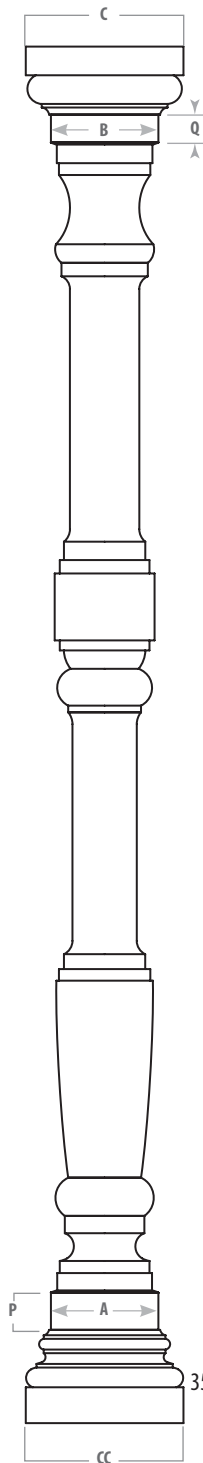

Decorative Solid Round Columns

Decorative Solid Round Column Dimensions*

Column Size	550	750	950
Bottom Dia. "A"	5½"	7½"	9½"
Top Dia. "B"	5½"	7½"	9½"
Round Bottom Block Height "P"	2"	2¾"	3¾"
Round Top Block Height "Q"	1½"	2"	2½"
Standard Lengths (including cap & base)	6' 7' 8'	6' 7' 8' 9' 10'	6'
Cap & Base Included	Attic Base with Tuscan Base for Cap		

*Dimensions shown are after final field trimming of shaft bottom.

Base/Cap Dimensions

Tuscan Base Bottom Square Width "C"	9"	11"	13"
Attic Base Bottom Square Width "CC"	9"	11"	13"

See page 284 for all Base and Cap dimensions

35067-750-96

NOTE: These columns are manufactured from solid blanks with face and edge grain.

Our columns and posts have not been tested for their weight bearing ability and therefore are sold as NON-weight bearing.