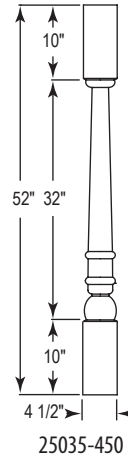

4070-550

Pin Top
Newel

4050-250

Pin Top
Newel

4060-300

Post to Post
Newel

Model	(L)	(X)
4040-300	48"	17"
4042-300	58"	27"
4053-300	62"	31"
4055-300	73"	42"
4058-300	78"	47"

2nd Floor
Landing Newel

Interior Post
Shown Plain

44040-550

Interior Post
Shown Plain

45035-550

Interior Post
Shown Plain

45067-550

Standard post size is 5 1/2" wide and 96" high. Our columns and posts have not been tested for their weight bearing ability and therefore are sold as NON-weight bearing.

See pages 288-289 in our catalog Edition 4.0 for more Fireplace Columns

Decorative Solid Round Columns

Decorative Solid Round Column Dimensions*

Column Size	550	750	950
Bottom Dia. "A"	5½"	7½"	9½"
Top Dia. "B"	5½"	7½"	9½"
Round Bottom Block Height "P"	2"	2¾"	3¾"
Round Top Block Height "Q"	1½"	2"	2½"
Standard Lengths (including cap & base)	6' 7' 8'	6' 7' 8' 9' 10'	6'
Cap & Base Included	Attic Base with Tuscan Base for Cap		

*Dimensions shown are after final field trimming of shaft bottom.

Base/Cap Dimensions

Tuscan Base Bottom Square Width "C"	9"	11"	13"
Attic Base Bottom Square Width "CC"	9"	11"	13"

Tuscan Base used for Cap