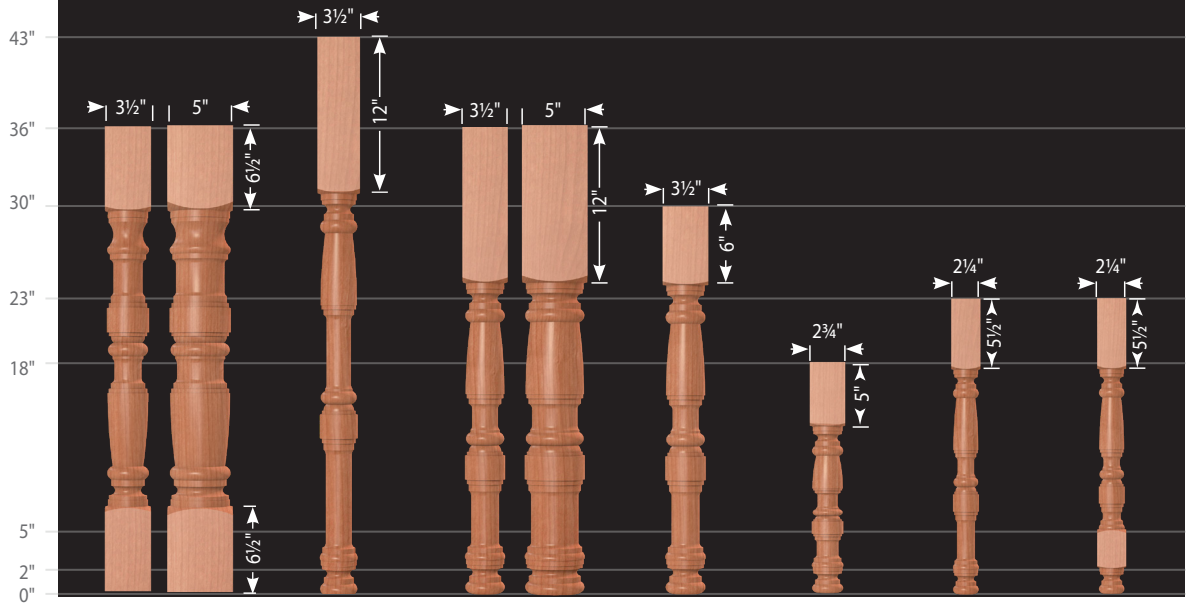

105035-350-F1

Island Column

15035-350
15035-500

Bar Leg

125035-350

Island Leg

105035-350
105035-500

Table Leg

95035-350

Coffee Table
Leg

85035-275

End Table Leg

75035-225

End Table Leg
(w/stretcher block)

65035-225

5067 Series Legs and Island Columns

Island Leg Example

105067-350

Island Column

15067-350
15067-500

Bar Leg (Footed)

125067-350

Island Leg (Footed)

105067-350
105067-500