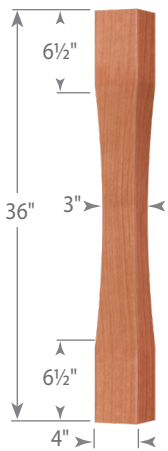

6109

6310

6400

6519

6710

6910

**Standard Thickness:**

Baluster	1 5/8" dia.
Newel	4"
Estate Newel	7 1/4"

*Other Widths Available*

**Featured Milling Option:**

Plain	-
-------	---

**Kitchen Island Column Dimensions**

Kitchen Island Column

13940-400

Post to Post Estate Newel

4200-725

**Newel Dimensions**

Pin Top Newel

Model	(L)	(X)
3910-400	43"	14"
3914-400	50"	21"
3915-400	58"	29"
3917-400	65"	36"
3918-400	73"	44"

Post to Post Newel

Model	(L)	(X)
3940-400	48"	14"
3942-400	58"	24"
3953-400	62"	28"
3955-400	73"	39"
3958-400	78"	44"