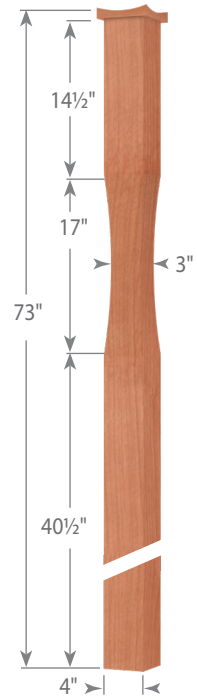

*Other Widths Available*

**Featured Milling Option:**

Plain	-
-------	---

**Kitchen Island Column Dimensions**

Kitchen Island Column

13940-400

Post to Post Estate Newel

4200-725

**Newel Dimensions**

Pin Top Newel

Model	(L)	(X)
3910-400	43"	14"
3914-400	50"	21"
3915-400	58"	29"
3917-400	65"	36"
3918-400	73"	44"

Post to Post Newel

Model	(L)	(X)
3940-400	48"	14"
3942-400	58"	24"
3953-400	62"	28"
3955-400	73"	39"
3958-400	78"	44"

2nd Floor Landing Newel

3945-400

Intermediate Landing Newel

3946-400

### Baluster Dimensions

5000-175-44

5001-175-44

Use one baluster style for a uniform look or for a random pattern trim top and bottom as desired or mix and match both styles.