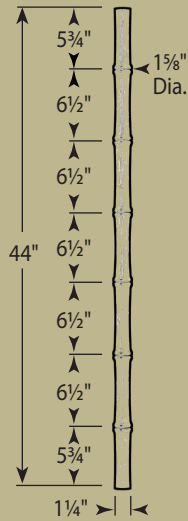

*Other Widths Available*

**Featured Milling Option:**

Plain	-
-------	---

**Kitchen Island Column Dimensions**

Kitchen Island Column

13940-400

Post to Post Estate Newel

4200-725

**Newel Dimensions**

Pin Top Newel

Model	(L)	(X)
3910-400	43"	14"
3914-400	50"	21"
3915-400	58"	29"
3917-400	65"	36"
3918-400	73"	44"

Post to Post Newel

Model	(L)	(X)
3940-400	48"	14"
3942-400	58"	24"
3953-400	62"	28"
3955-400	73"	39"
3958-400	78"	44"

2nd Floor Landing Newel

3945-400

Intermediate Landing Newel

3946-400

### Baluster Dimensions

5000-175-44

5001-175-44

Use one baluster style for a uniform look or for a random pattern trim top and bottom as desired or mix and match both styles.