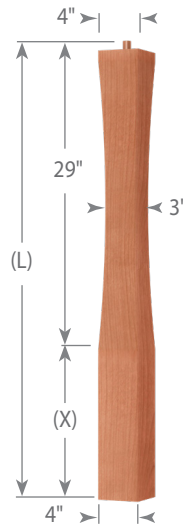

*Other Widths Available*

**Featured Milling Option:**

Plain	-
-------	---

**Kitchen Island Column Dimensions**

Kitchen Island Column

13940-400

Post to Post Estate Newel

4200-725

**Newel Dimensions**

Pin Top Newel

Model	(L)	(X)
3910-400	43"	14"
3914-400	50"	21"
3915-400	58"	29"
3917-400	65"	36"
3918-400	73"	44"

Post to Post Newel

Model	(L)	(X)
3940-400	48"	14"
3942-400	58"	24"
3953-400	62"	28"
3955-400	73"	39"
3958-400	78"	44"