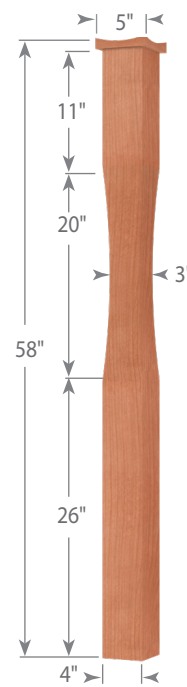

*Other Widths Available*

**Featured Milling Option:**

Plain	-
-------	---

**Kitchen Island Column Dimensions**

Kitchen Island Column

13940-400

Post to Post Estate Newel

4200-725

**Newel Dimensions**

Pin Top Newel

Model	(L)	(X)
3910-400	43"	14"
3914-400	50"	21"
3915-400	58"	29"
3917-400	65"	36"
3918-400	73"	44"

Post to Post Newel

Model	(L)	(X)
3940-400	48"	14"
3942-400	58"	24"
3953-400	62"	28"
3955-400	73"	39"
3958-400	78"	44"

2nd Floor Landing Newel

3945-400

Intermediate Landing Newel

3946-400

### Baluster Dimensions

5000-175-44

5001-175-44

Use one baluster style for a uniform look or for a random pattern trim top and bottom as desired or mix and match both styles.