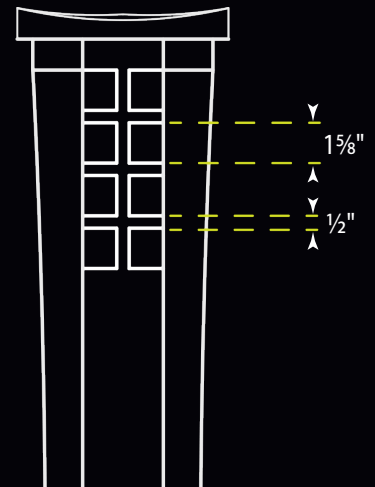

**Newel Dimensions**

Pin Top Newel

Model	(L)	(X)
3910-400	43"	14"
3914-400	50"	21"
3915-400	58"	29"
3917-400	65"	36"
3918-400	73"	44"

Post to Post Newel

Model	(L)	(X)
3940-400	48"	14"
3942-400	58"	24"
3953-400	62"	28"
3955-400	73"	39"
3958-400	78"	44"

### Baluster Dimensions

5000-175-44

5001-175-44

Use one baluster style for a uniform look or for a random pattern trim top and bottom as desired or mix and match both styles.

### Pin Top and Bottom Balusters

5000-175

5001-175

4200-725  
Estate Newel  
Standard 8 panel detail  
(Estate Newel only)