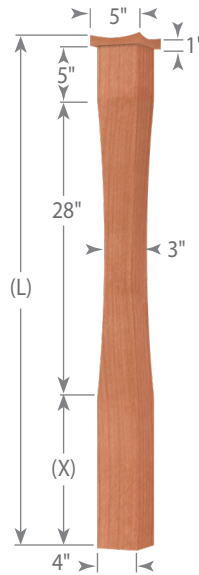

*Other Widths Available*

**Featured Milling Option:**

Plain	-
-------	---

**Kitchen Island Column Dimensions**

Kitchen Island Column

13940-400

Post to Post Estate Newel

4200-725

**Newel Dimensions**

Pin Top Newel

Model	(L)	(X)
3910-400	43"	14"
3914-400	50"	21"
3915-400	58"	29"
3917-400	65"	36"
3918-400	73"	44"

Post to Post Newel

Model	(L)	(X)
3940-400	48"	14"
3942-400	58"	24"
3953-400	62"	28"
3955-400	73"	39"
3958-400	78"	44"