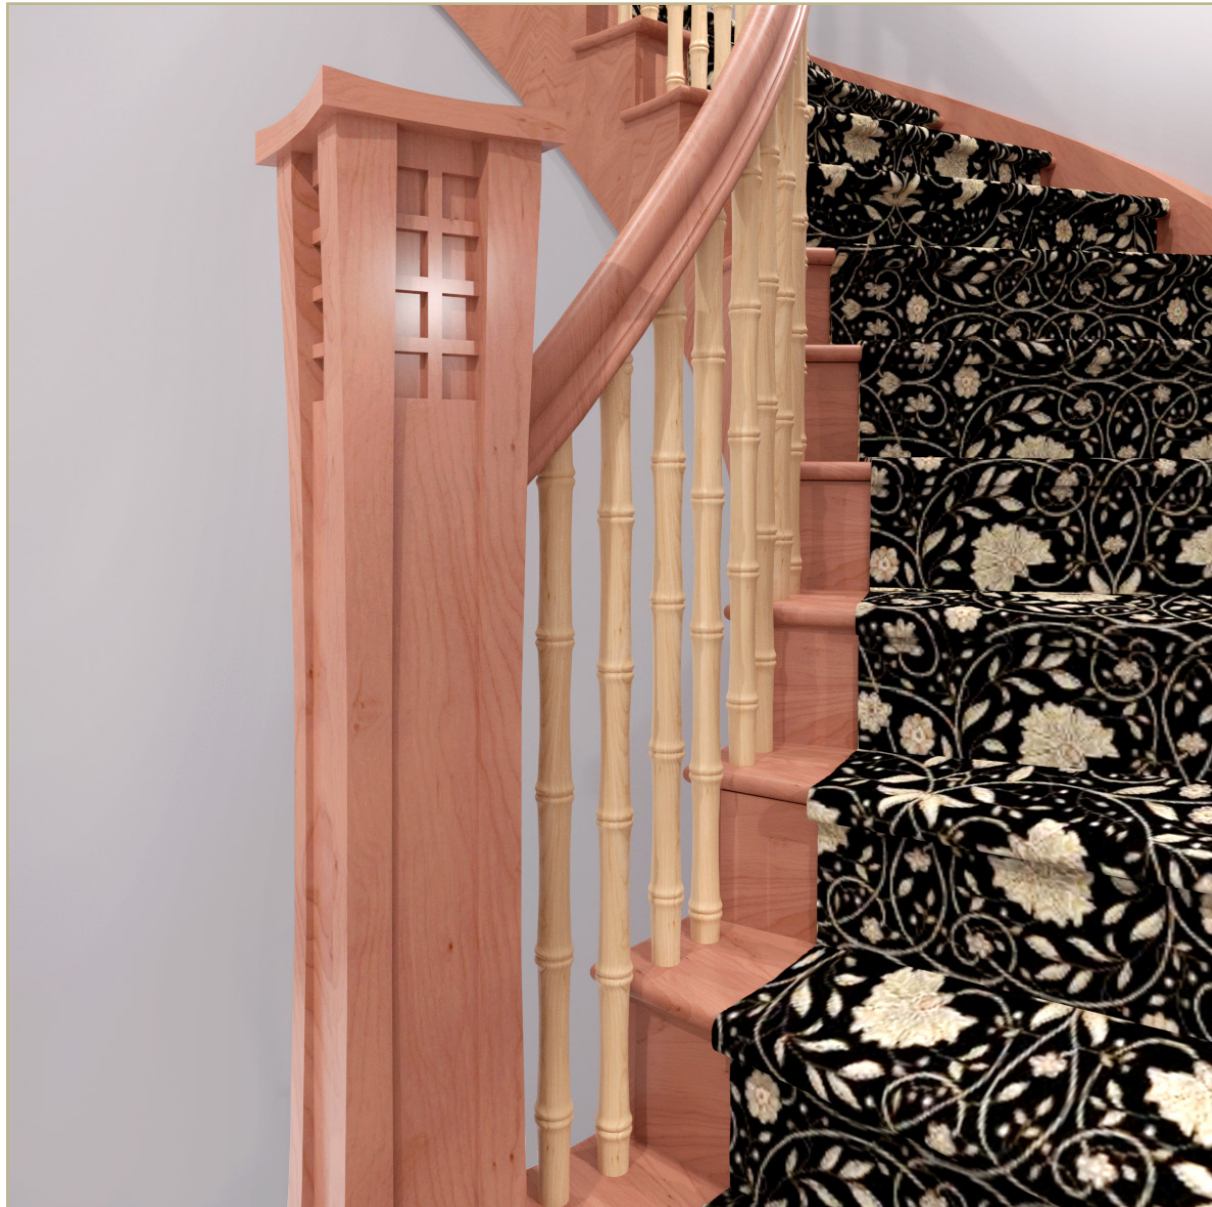

# EMPEROR SERIES

DIAMOND COLLECTION

★★★ *MADE IN THE USA* ★★★

**The Emperor Series** is part of our Diamond Collection, designed and manufactured by Oak Pointe includes familiar & new products for stairways but with Oak Pointe's typical expanded options including parts for fireplaces, columns, kitchens and more. All components in this collection are for interior use only.

### Baluster Dimensions

5000-175-44

5001-175-44

Use one baluster style for a uniform look or for a random pattern trim top and bottom as desired or mix and match both styles.