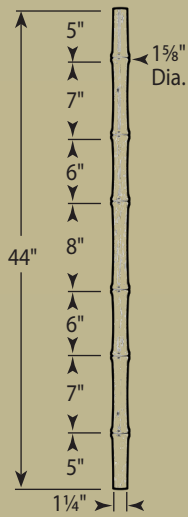

**Newel Dimensions**

Pin Top Newel

Model	(L)	(X)
3910-400	43"	14"
3914-400	50"	21"
3915-400	58"	29"
3917-400	65"	36"
3918-400	73"	44"

Post to Post Newel

Model	(L)	(X)
3940-400	48"	14"
3942-400	58"	24"
3953-400	62"	28"
3955-400	73"	39"
3958-400	78"	44"

2nd Floor Landing Newel

3945-400

Intermediate Landing Newel

3946-400

### Baluster Dimensions

5000-175-44

5001-175-44

Use one baluster style for a uniform look or for a random pattern trim top and bottom as desired or mix and match both styles.

### Pin Top and Bottom Balusters

5000-175

5001-175

4200-725  
Estate Newel  
Standard 8 panel detail  
(Estate Newel only)