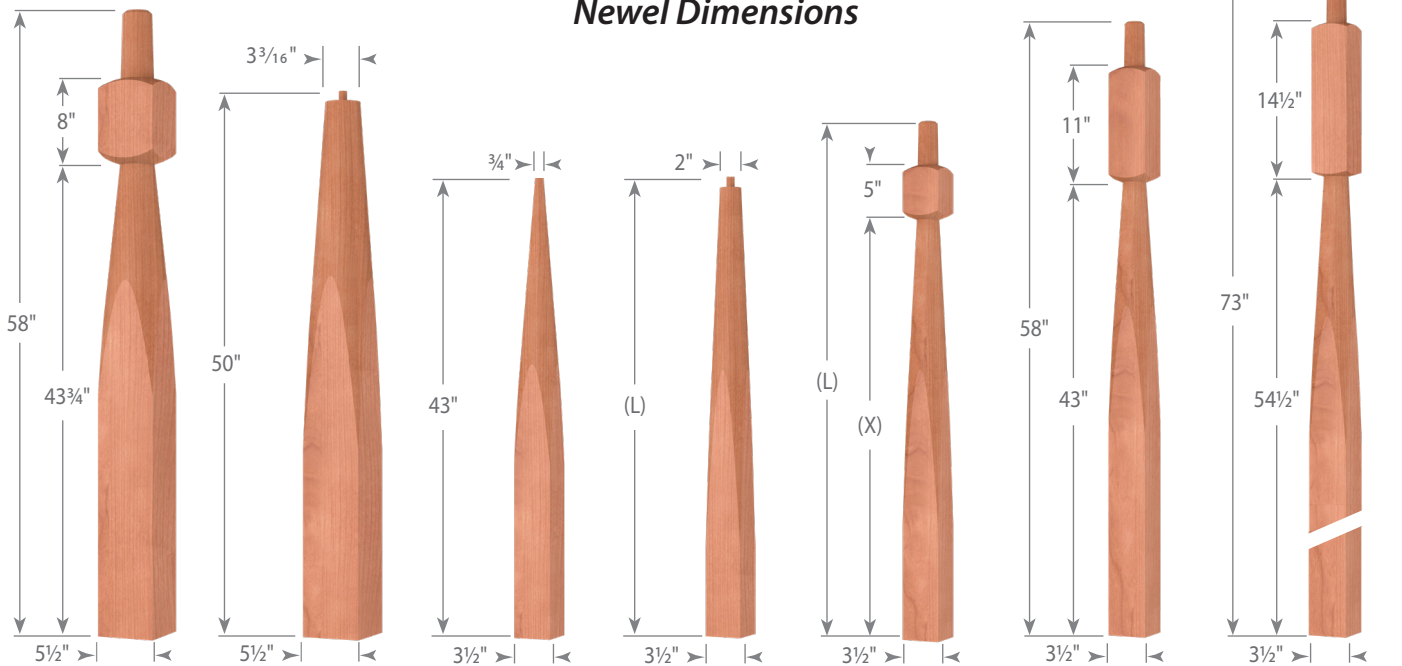

Newel Dimensions

Post to Post Estate Newel
4250-550

Pin Top Estate Newel
4216-550

Rake Newel
4213-350

Model	(L)
4210-350	43"
4214-350	50"
4215-350	58"
4217-350	65"
4218-350	73"

Model	(L)	(X)
4240-350	48"	39"
4242-350	58"	49"
4253-350	62"	53"
4255-350	73"	64"
4258-350	78"	69"

2nd Floor Landing Newel
4245-350

Intermediate Landing Newel
4246-350