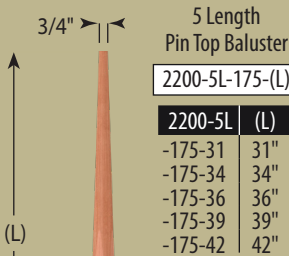

2200-5L	(L)
-175-31	31"
-175-34	34"
-175-36	36"
-175-39	39"
-175-42	42"