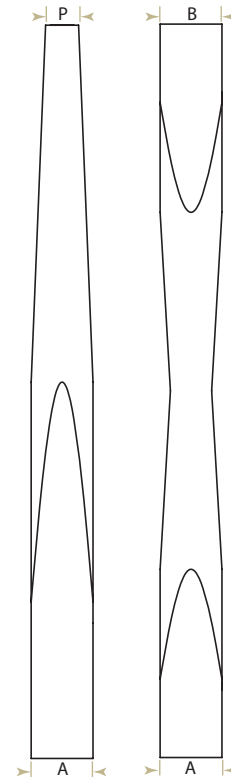

| Milling Options | Fluted 1 |
|-----------------|----------|
| Code | F1 |

2200-175 Pin Top Balusters (1 3/4" wide)

Plain

-F1

2205-175 Square Top Balusters (1 3/4" wide)

| 2200-5L | (L) |
|---------|-----|
| -175-31 | 31" |
| -175-34 | 34" |
| -175-36 | 36" |
| -175-39 | 39" |
| -175-42 | 42" |

Interior Posts

Standard post size is 5 1/2" wide and 96" high.

Interior Post Shown Plain

42200-550

Our columns and posts have not been tested for their weight bearing ability and therefore are sold as NON-weight bearing.

Fireplace Columns

Pin Top
Fireplace Column
Shown Fluted 1

22200-450-F1

Square Top
Fireplace Column
Shown Fluted 1

22205-450-F1

22205-450 Fireplace Columns shown plain.

See pages 288-289 in our catalog Edition 4.0 for more Fireplace Columns

Decorative Solid Columns

Decorative Solid Column Dimensions

| Column Size | 550 | 750 | 950 |
|----------------------------------|----------------|-----------------------------|--------|
| Bottom Width "A" | 5 1/2" | 7 1/2" | 9 1/2" |
| Top Width "B" | 5 1/2" | 7 1/2" | 9 1/2" |
| Top Dia. "P" | 2" | 4" | 6" |
| Standard Lengths (no cap & base) | 6' 7' 8' | 6' 7' 8' 9' 10' | 6' |