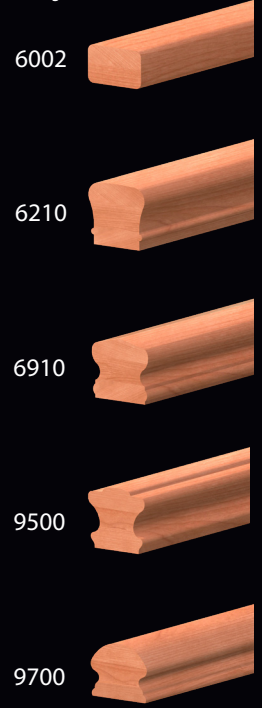

WHERE TRADITION AND INNOVATION CREATE EXCELLENCE

Custom components are an integral part of our business. Call for pricing on your designs for interior and exterior use.

*** MADE IN THE USA ***

Suggested Handrails
To complement Farm Series stair parts. For more selections of flat bottom and plowed handrails, see pages 237-239 in our catalog Edition 4.0.

Standard Thickness:

| | |
|----------------|------------|
| Baluster | 1 3/4" |
| Newel | 3 1/2" |
| Estate Newel | 5 1/2" |
| Kitchen Island | 3 1/2", 5" |
| Fireplace | 4 1/2" |

Other Widths Available

Featured Milling Option:

| | |
|-------|---|
| Plain | - |
|-------|---|

Newel Dimensions

Post to Post Estate Newel
4250-550

Pin Top Estate Newel
4216-550

Rake Newel
4213-350

| Model | (L) |
|----------|-----|
| 4210-350 | 43" |
| 4214-350 | 50" |
| 4215-350 | 58" |
| 4217-350 | 65" |
| 4218-350 | 73" |