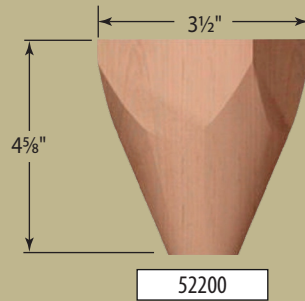

| 2205-5L | (L) | (Z) |
|---------|-----|-----|
| -175-31 | 31" | 14" |
| -175-34 | 34" | 17" |
| -175-36 | 36" | 19" |
| -175-39 | 39" | 22" |
| -175-42 | 42" | 25" |

See page 32 in our catalog Edition 4.0 for 5 Length Baluster orientation on treads

Plain

-F1*

*Not available in 31" length

*** MADE IN THE USA ***

Bun Foot

Farm Series Bun Foot

For more Bun Feet selections, see pages 274-275 in our catalog Edition 4.0.

Columns, Legs and Bun Feet Milling Options

Interior Posts

Standard post size is 5 1/2" wide and 96" high.

Interior Post Shown Plain

42200-550

Our columns and posts have not been tested for their weight bearing ability and therefore are sold as NON-weight bearing.