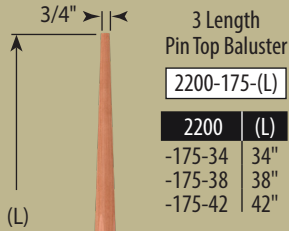

Baluster Dimensions

2200	(L)
-175-34	34"
-175-38	38"
-175-42	42"