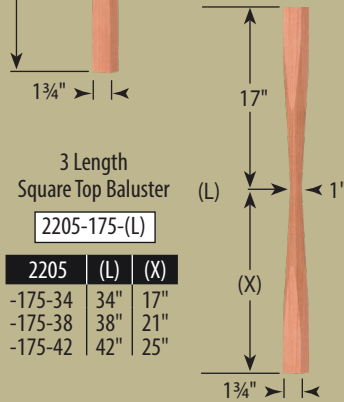

2205	(L)	(X)
-175-34	34"	17"
-175-38	38"	21"
-175-42	42"	25"

Wooden Dowel Pin

The bottom of each 3 length baluster is drilled and shipped with a loose wooden pin for installation.

Optional steel dowel screws also available. Order #3076-100PK (pack of 100).

Milling Options	Fluted 1
Code	F1

2200-175 Pin Top Balusters (1 3/4" wide)