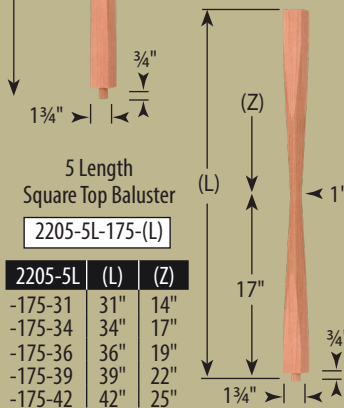

2205-5L	(L)	(Z)
-175-31	31"	14"
-175-34	34"	17"
-175-36	36"	19"
-175-39	39"	22"
-175-42	42"	25"

See page 32 in our catalog Edition 4.0 for 5 Length Baluster orientation on treads

*Not available in 31" length