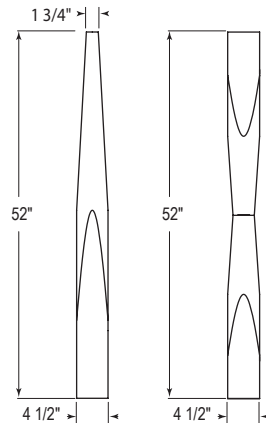

| 2205-5L | (L) | (Z) |
|---------|-----|-----|
| -175-31 | 31" | 14" |
| -175-34 | 34" | 17" |
| -175-36 | 36" | 19" |
| -175-39 | 39" | 22" |
| -175-42 | 42" | 25" |

See page 32 in our catalog Edition 4.0 for 5 Length Baluster orientation on treads

Interior Posts

Standard post size is 5 1/2" wide and 96" high.

Interior Post Shown Plain

42200-550

Our columns and posts have not been tested for their weight bearing ability and therefore are sold as NON-weight bearing.

Fireplace Columns

Pin Top
Fireplace Column
Shown Fluted 1

22200-450-F1

Square Top
Fireplace Column
Shown Fluted 1

22205-450-F1

22205-450 Fireplace Columns shown plain.

See pages 288-289 in our catalog Edition 4.0 for more Fireplace Columns

Decorative Solid Columns

Decorative Solid Column Dimensions

| Column Size | 550 | 750 | 950 |
|----------------------------------|----------------|-----------------------------|--------|
| Bottom Width "A" | 5 1/2" | 7 1/2" | 9 1/2" |
| Top Width "B" | 5 1/2" | 7 1/2" | 9 1/2" |
| Top Dia. "P" | 2" | 4" | 6" |
| Standard Lengths (no cap & base) | 6' 7' 8' | 6' 7' 8' 9' 10' | 6' |