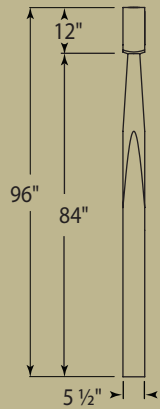

| 2205-5L | (L) | (Z) |
|---------|-----|-----|
| -175-31 | 31" | 14" |
| -175-34 | 34" | 17" |
| -175-36 | 36" | 19" |
| -175-39 | 39" | 22" |
| -175-42 | 42" | 25" |

See page 32 in our catalog Edition 4.0 for 5 Length Baluster orientation on treads

Plain

-F1*

*Not available in 31" length

*** MADE IN THE USA ***

Bun Foot

Farm Series Bun Foot

For more Bun Feet selections, see pages 274-275 in our catalog Edition 4.0.

Columns, Legs and Bun Feet Milling Options

Interior Posts

Standard post size is 5 1/2" wide and 96" high.

Interior Post Shown Plain

42200-550

Our columns and posts have not been tested for their weight bearing ability and therefore are sold as NON-weight bearing.

Decorative Solid Columns

Decorative Solid Column Dimensions

| Column Size | 550 | 750 | 950 |
|----------------------------------|----------------|-----------------------------|--------|
| Bottom Width "A" | 5 1/2" | 7 1/2" | 9 1/2" |
| Top Width "B" | 5 1/2" | 7 1/2" | 9 1/2" |
| Top Dia. "P" | 2" | 4" | 6" |
| Standard Lengths (no cap & base) | 6' 7' 8' | 6' 7' 8' 9' 10' | 6' |