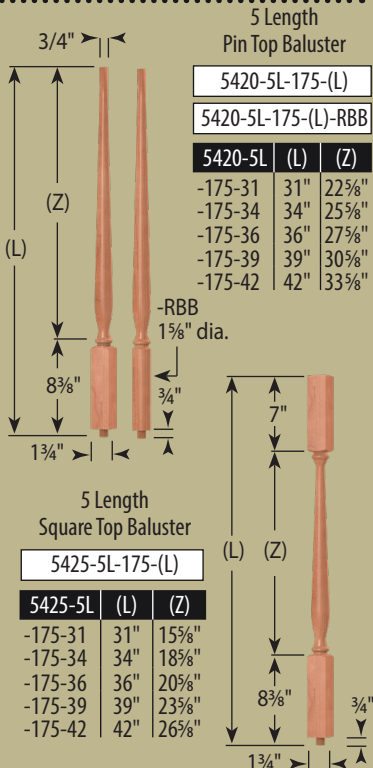

Plain	-
-------	---

Newel Dimensions

Post to Post Estate Newel
4490-550

Pin Top Estate Newel
4466-550

Rake Newel
4463-350

Model	(L)	(X)
4460-350	43"	19"
4464-350	50"	26"
4465-350	58"	34"
4467-350	65"	41"
4468-350	73"	49"

Model	(L)	(X)
4480-350	48"	14 3/8"
4482-350	58"	24 3/8"
4493-350	62"	28 3/8"
4495-350	73"	39 3/8"
4498-350	78"	44 3/8"

2nd Floor Landing Newel
4485-350

Intermediate Landing Newel
4486-350

Post to Post Newels shown with F88 Top (F88). See all Post Top options on pages 276-278 in our catalog Edition 4.0.

Baluster Dimensions

Wooden Dowel Pin
The bottom of each 3 length baluster is drilled and shipped with a loose wooden pin for installation. Optional steel dowel screws also available. Order #3076-100PK (pack of 100).

Milling Options	Twisted Leaf
Code	TL

5420-175
Pin Top Balusters
(1³/₄" wide)

5420-175-RBB
Pin Top Balusters
Round Bottom Block
(1⁵/₈" dia.)

5425-175
Square Top Balusters
(1³/₄" wide)

Plain -TL Plain -TL Plain -TL