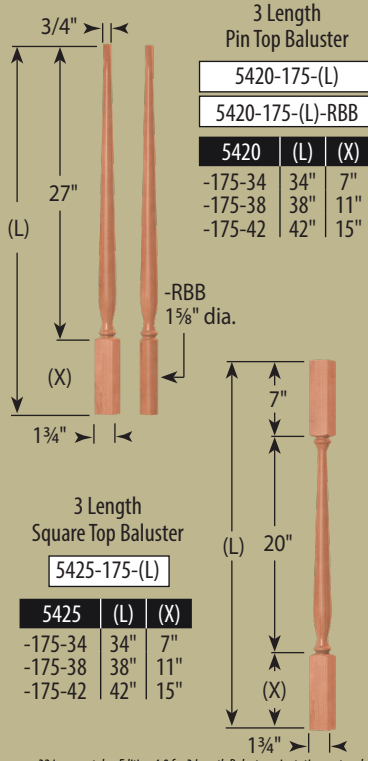

Plain	-
-------	---

Newel Dimensions

Post to Post Estate Newel
4490-550

Pin Top Estate Newel
4466-550

Rake Newel
4463-350

Model	(L)	(X)
4460-350	43"	19"
4464-350	50"	26"
4465-350	58"	34"
4467-350	65"	41"
4468-350	73"	49"

Model	(L)	(X)
4480-350	48"	14 3/8"
4482-350	58"	24 3/8"
4493-350	62"	28 3/8"
4495-350	73"	39 3/8"
4498-350	78"	44 3/8"

2nd Floor Landing Newel
4485-350

Intermediate Landing Newel
4486-350

Post to Post Newels shown with F88 Top (F88). See all Post Top options on pages 276-278 in our catalog Edition 4.0.

Baluster Dimensions

Wooden Dowel Pin
The bottom of each 3 length baluster is drilled and shipped with a loose wooden pin for installation. Optional steel dowel screws also available. Order #3076-100PK (pack of 100).

Milling Options	Twisted Leaf
Code	TL

5420-175
Pin Top Balusters
(1³/₄" wide)

5420-175-RBB
Pin Top Balusters
Round Bottom Block
(1⁵/₈" dia.)

5425-175
Square Top Balusters
(1³/₄" wide)

Plain -TL Plain -TL Plain -TL