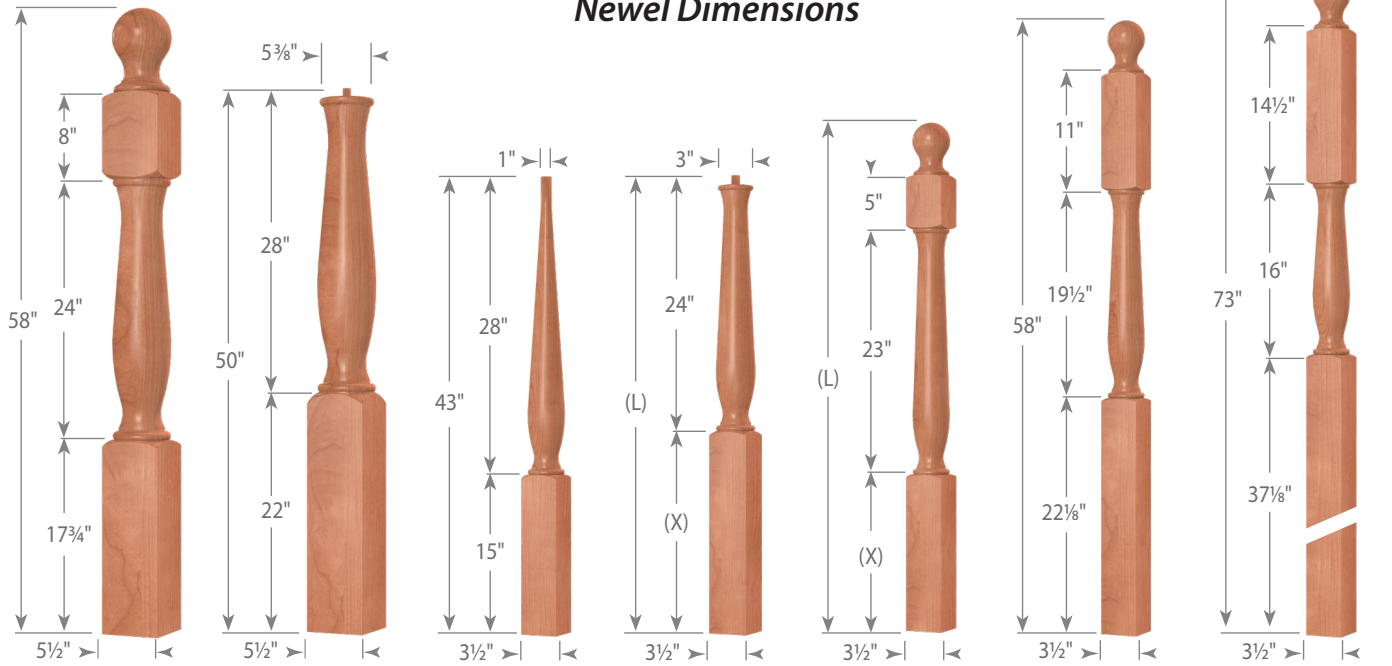

6109

6701
(Pin top only)

6910

9500

Standard Thickness:

Baluster	1 3/4"
Newel	3 1/2"
Estate Newel	5 1/2"
Kitchen Island	3 1/2"

Other Widths Available

Featured Milling Option:

Plain	-
-------	---

Newel Dimensions

Post to Post Estate Newel
4490-550

Pin Top Estate Newel
4466-550

Rake Newel
4463-350

Model	(L)	(X)
4460-350	43"	19"
4464-350	50"	26"
4465-350	58"	34"
4467-350	65"	41"
4468-350	73"	49"