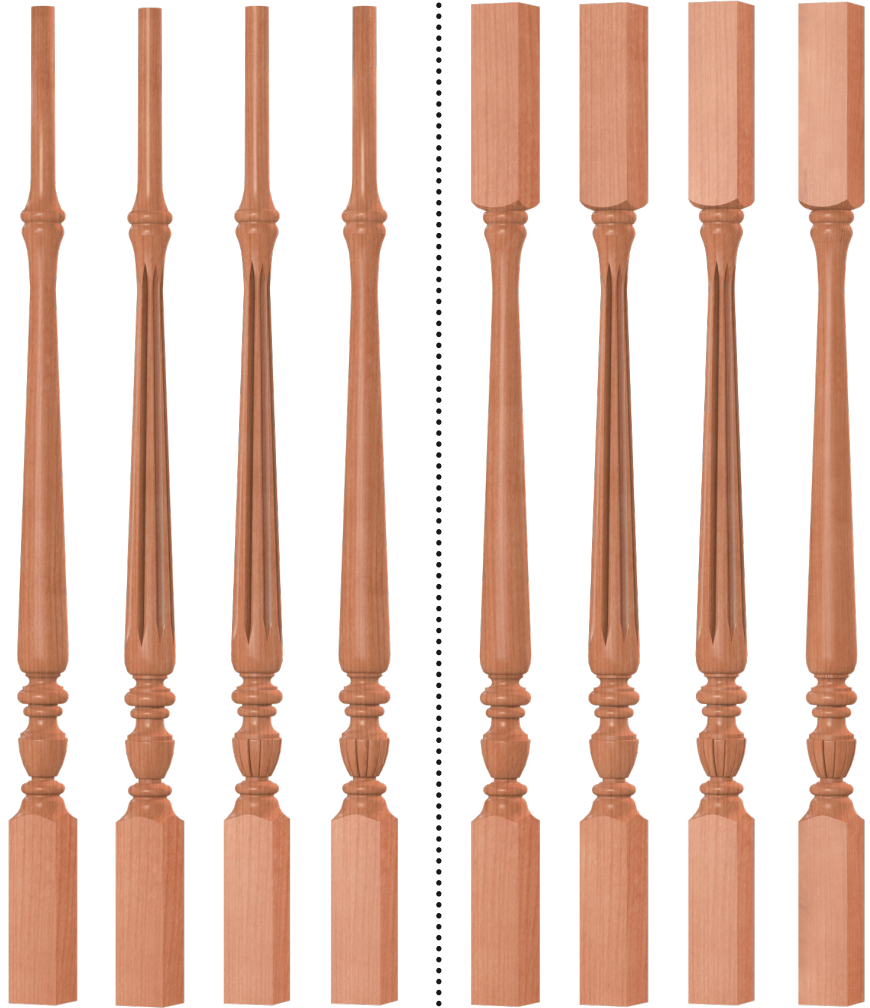

2400-175 (1 3/4" wide) Pin Top Balusters

2405-175 (1 3/4" wide) Square Top Balusters

Plain

-R

-R/UR

-UR

Plain

-R

-R/UR

-UR