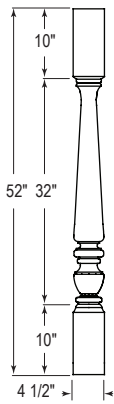

Fireplace Columns

Top and bottom blocks are round