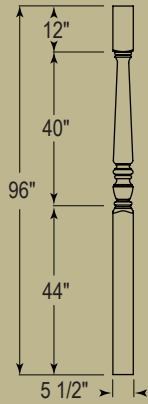

See page 32 in our catalog Edition 4.0 for 5 Length Baluster orientation on treads

Milling Options	Reeded	Reeded/ Urn Reeded	Urn Reeded
Code	R	R/UR	UR

2400-175 (1 3/4" wide) Pin Top Balusters

2405-175 (1 3/4" wide) Square Top Balusters

Interior Posts

Standard post size is 5 1/2" wide and 96" high.

Interior Post Shown Plain

42405-550

Our columns and posts have not been tested for their weight bearing ability and therefore are sold as NON-weight bearing.

See pages 288-289 in our catalog Edition 4.0 for more Fireplace Columns

Decorative Solid Round Columns

Decorative Solid Round Column Dimensions*

Column Size	550	750	950
Bottom Dia. "A"	5 1/2"	7 1/2"	9 1/2"
Top Dia. "B"	5 1/2"	7 1/2"	9 1/2"
Round Bottom Block Height "P"	2"	2 3/8"	3 3/8"
Round Top Block Height "Q"	1 1/2"	2"	2 1/2"
Standard Lengths (including cap & base)	6' 7' 8'	6' 7' 8' 9'	6' 10'
Cap & Base Included	Attic Base with Tuscan Base for Cap		

*Dimensions shown are after final field trimming of shaft bottom.

Base/Cap Dimensions

Tuscan Base Bottom Square Width "C"	9"	11"	13"
Attic Base Bottom Square Width "CC"	9"	11"	13"

Tuscan Base used for Cap