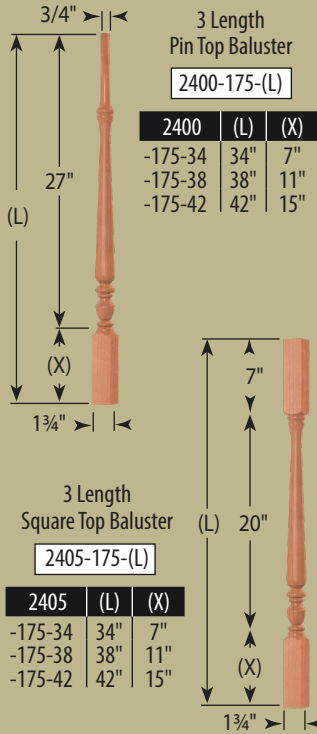

Baluster Dimensions

Wooden Dowel Pin

The bottom of each 3 length baluster is drilled and shipped with a loose wooden pin for installation. Optional steel dowel screws also available. Order #3076-100PK (pack of 100).