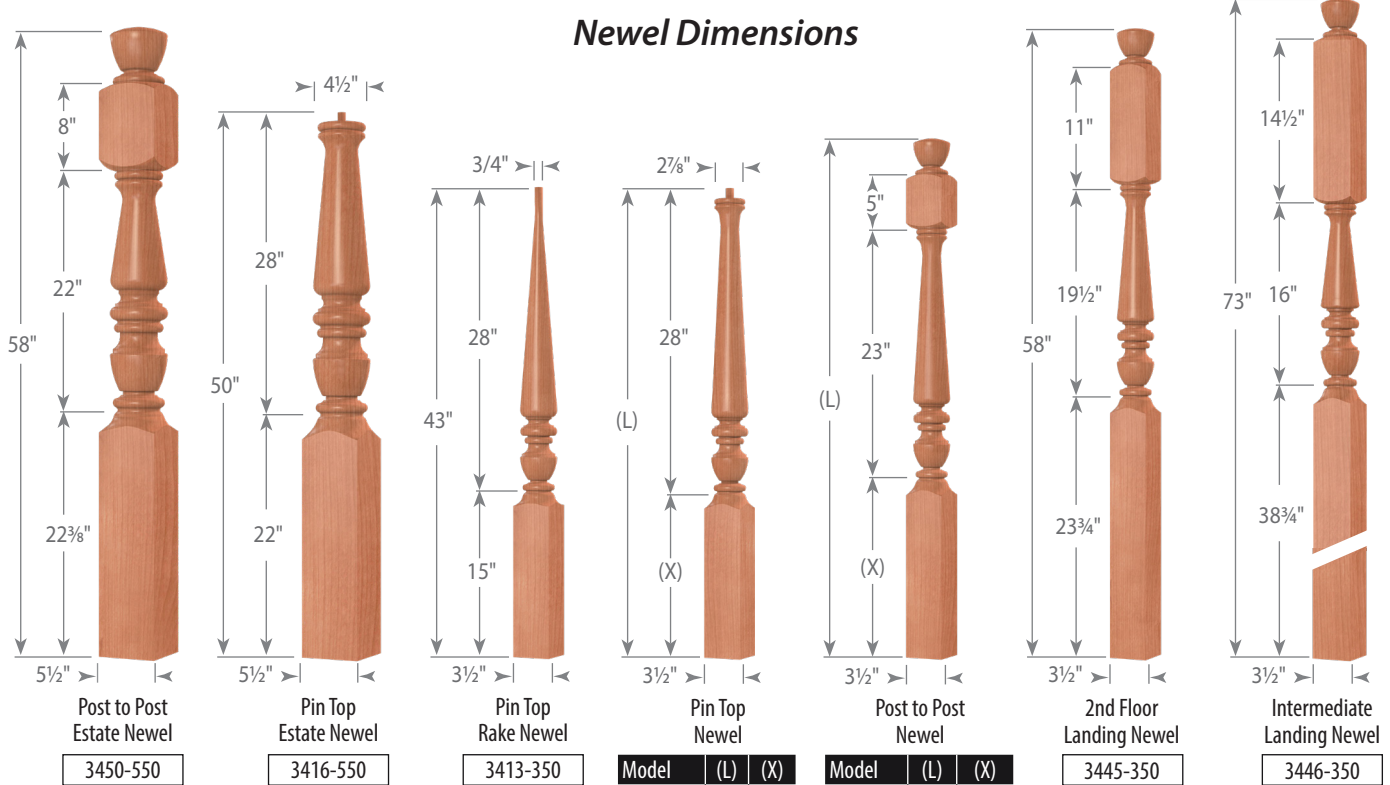

Standard Thickness:

Baluster	1 3/4"
Newel	3 1/2"
Estate Newel	5 1/2"
Kitchen Island	3 1/2", 5"
Fireplace	4 1/2"

Other Widths Available

Featured Milling Option:

Reeded/	
Urn Reeded	R/UR

Newel Dimensions

Post to Post Newels shown with Regency Top (REG). See all Post Top options on pages 276-278 in our catalog Edition 4.0.

Baluster Dimensions

See page 32 in our catalog Edition 4.0 for 3 Length Baluster orientation on treads

Wooden Dowel Pin

The bottom of each 3 length baluster is drilled and shipped with a loose wooden pin for installation. Optional steel dowel screws also available. Order #3076-100PK (pack of 100).

See pages 288-289 in our catalog Edition 4.0 for more Fireplace Columns

Decorative Solid Round Columns

Decorative Solid Round Column Dimensions*

Column Size	550	750	950
Bottom Dia. "A"	5 1/2"	7 1/2"	9 1/2"
Top Dia. "B"	5 1/2"	7 1/2"	9 1/2"
Round Bottom Block Height "P"	2"	2 3/8"	3 3/8"
Round Top Block Height "Q"	1 1/2"	2"	2 1/2"
Standard Lengths (including cap & base)	6' 7' 8'	6' 7' 8' 9'	6' 10'
Cap & Base Included	Attic Base with Tuscan Base for Cap		