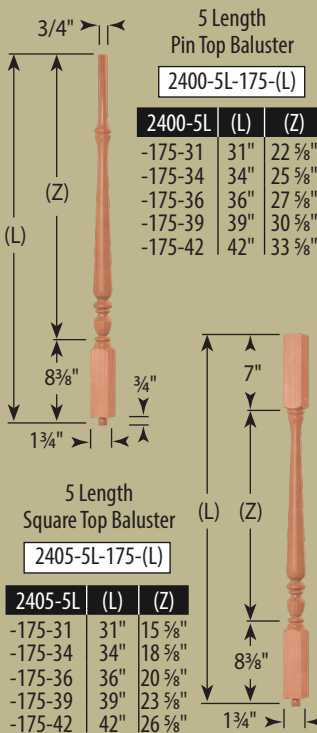

See page 32 in our catalog Edition 4.0 for 5 Length Baluster orientation on treads

Milling Options	Reeded	Reeded/ Urn Reeded	Urn Reeded
Code	R	R/UR	UR