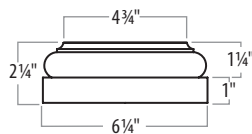

Interior Posts

Standard post size is 5 1/2" wide and 96" high.

Interior Post Shown Plain

42405-550

Our columns and posts have not been tested for their weight bearing ability and therefore are sold as NON-weight bearing.

Fireplace Columns

Top and bottom blocks are round

Fireplace Column Example

22405-450-UR

Tuscan Base
used for Cap and Base (optional)

Model No. BASETUS450

Fireplace Columns shown with Reeded and Urn Reeded milling options.

See pages 288-289 in our catalog Edition 4.0 for more Fireplace Columns

Decorative Solid Round Columns

Decorative Solid Round Column Dimensions*

Column Size	550	750	950
Bottom Dia. "A"	5 1/2"	7 1/2"	9 1/2"
Top Dia. "B"	5 1/2"	7 1/2"	9 1/2"
Round Bottom Block Height "P"	2"	2 3/8"	3 3/8"
Round Top Block Height "Q"	1 1/2"	2"	2 1/2"
Standard Lengths (including cap & base)	6' 7' 8'	6' 7' 8' 9'	6' 10'
Cap & Base Included	Attic Base with Tuscan Base for Cap		