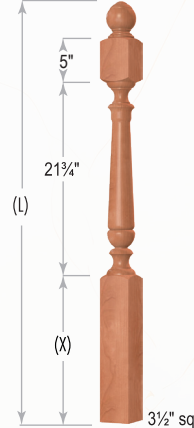

6910

5 Length Baluster Dimensions

2E15-5L-200-[Length]
Pin Top Baluster

L=31"	(Z)=22 5/8"
L=34"	(Z)=25 5/8"
L=36"	(Z)=27 5/8"
L=39"	(Z)=30 5/8"
L=42"	(Z)=33 5/8"

2E05-5L-200-[Length]
Square Top Baluster

L=31"	(Z)=15 5/8"
L=34"	(Z)=18 5/8"
L=36"	(Z)=20 5/8"
L=39"	(Z)=23 5/8"
L=42"	(Z)=26 5/8"

Newel Dimensions

Pin Top Newel

3E10	L=43"	X=15"
3E14	L=50"	X=22"
3E15	L=58"	X=30"
3E17	L=65"	X=37"
3E18	L=73"	X=45"

Post to Post Newel

3E40	L=48"	X=16 3/4"
3E42	L=58"	X=26 3/4"
3E53	L=62"	X=30 3/4"
3E55	L=73"	X=41 3/4"
3E58	L=78"	X=46 3/4"