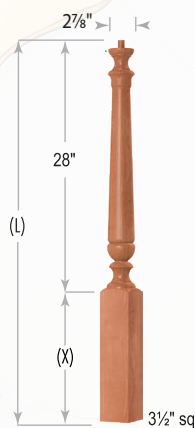

6910

5 Length Baluster Dimensions

2E15-5L-200-[Length]
Pin Top Baluster

L=31"	(Z)=22 5/8"
L=34"	(Z)=25 5/8"
L=36"	(Z)=27 5/8"
L=39"	(Z)=30 5/8"
L=42"	(Z)=33 5/8"

2E05-5L-200-[Length]
Square Top Baluster

L=31"	(Z)=15 5/8"
L=34"	(Z)=18 5/8"
L=36"	(Z)=20 5/8"
L=39"	(Z)=23 5/8"
L=42"	(Z)=26 5/8"

Newel Dimensions

Pin Top Newel

3E10	L=43"	X=15"
3E14	L=50"	X=22"
3E15	L=58"	X=30"
3E17	L=65"	X=37"
3E18	L=73"	X=45"

Post to Post Newel

3E40	L=48"	X=16 3/4"
3E42	L=58"	X=26 3/4"
3E53	L=62"	X=30 3/4"
3E55	L=73"	X=41 3/4"
3E58	L=78"	X=46 3/4"