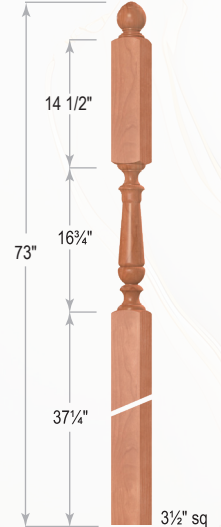

Intermediate Landing Newel
3E46

Post to Post Newels shown with Athena Ball Top (ATH). See all Post Top options on pages 276-278 in our catalog Edition 4.0.