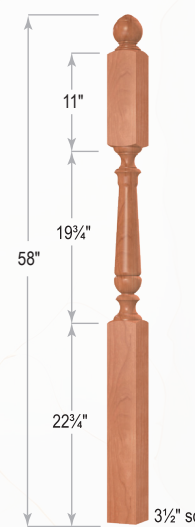

6910

5 Length Baluster Dimensions

2E15-5L-200-[Length]
Pin Top Baluster

L=31"	(Z)=22 5/8"
L=34"	(Z)=25 5/8"
L=36"	(Z)=27 5/8"
L=39"	(Z)=30 5/8"
L=42"	(Z)=33 5/8"

2E05-5L-200-[Length]
Square Top Baluster

L=31"	(Z)=15 5/8"
L=34"	(Z)=18 5/8"
L=36"	(Z)=20 5/8"
L=39"	(Z)=23 5/8"
L=42"	(Z)=26 5/8"

Newel Dimensions

Pin Top Newel

3E10	L=43"	X=15"
3E14	L=50"	X=22"
3E15	L=58"	X=30"
3E17	L=65"	X=37"
3E18	L=73"	X=45"

Post to Post Newel

3E40	L=48"	X=16 3/4"
3E42	L=58"	X=26 3/4"
3E53	L=62"	X=30 3/4"
3E55	L=73"	X=41 3/4"
3E58	L=78"	X=46 3/4"