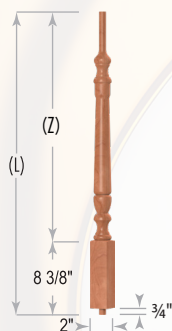

Suggested Handrails To complement Lisbon Series stair parts. For more selections of flat bottom and plowed handrails, see pages 237-239 in our catalog Edition 4.0.

6310 (Pin Top only)

6400

6519

6710 (Pin Top only)

6910

5 Length Baluster Dimensions

2E15-5L-200-[Length]
Pin Top Baluster

L=31"	(Z)=22 5/8"
L=34"	(Z)=25 5/8"
L=36"	(Z)=27 5/8"
L=39"	(Z)=30 5/8"
L=42"	(Z)=33 5/8"

2E05-5L-200-[Length]
Square Top Baluster

L=31"	(Z)=15 5/8"
L=34"	(Z)=18 5/8"
L=36"	(Z)=20 5/8"
L=39"	(Z)=23 5/8"
L=42"	(Z)=26 5/8"

Newel Dimensions

Pin Top Newel

3E10	L=43"	X=15"
3E14	L=50"	X=22"
3E15	L=58"	X=30"
3E17	L=65"	X=37"
3E18	L=73"	X=45"

Post to Post Newel

3E40	L=48"	X=16 3/4"
3E42	L=58"	X=26 3/4"
3E53	L=62"	X=30 3/4"
3E55	L=73"	X=41 3/4"
3E58	L=78"	X=46 3/4"