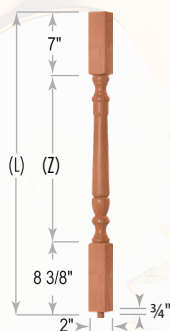

6910

5 Length Baluster Dimensions

2E15-5L-200-[Length]
Pin Top Baluster

L=31"	(Z)=22 5/8"
L=34"	(Z)=25 5/8"
L=36"	(Z)=27 5/8"
L=39"	(Z)=30 5/8"
L=42"	(Z)=33 5/8"

2E05-5L-200-[Length]
Square Top Baluster

L=31"	(Z)=15 5/8"
L=34"	(Z)=18 5/8"
L=36"	(Z)=20 5/8"
L=39"	(Z)=23 5/8"
L=42"	(Z)=26 5/8"

Newel Dimensions

Pin Top Newel

3E10	L=43"	X=15"
3E14	L=50"	X=22"
3E15	L=58"	X=30"
3E17	L=65"	X=37"
3E18	L=73"	X=45"

Post to Post Newel

3E40	L=48"	X=16 3/4"
3E42	L=58"	X=26 3/4"
3E53	L=62"	X=30 3/4"
3E55	L=73"	X=41 3/4"
3E58	L=78"	X=46 3/4"