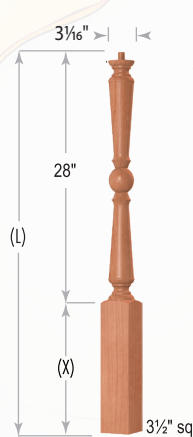

#### Featured Milling Option:

Reeded Ball	RB
-------------	----

**Suggested Handrails** To complement Vienna Series stair parts. For more selections of flat bottom and plowed handrails, see pages 237-239 in our catalog Edition 4.0.

### 5 Length Baluster Dimensions

5E00-5L-200-[Length]  
Pin Top Baluster

L=31"	(Z)=22½"
L=34"	(Z)=25½"
L=36"	(Z)=27½"
L=39"	(Z)=30½"
L=42"	(Z)=33½"

5E05-5L-200-[Length]  
Square Top Baluster

L=31"	(Z)=15½"
L=34"	(Z)=18½"
L=36"	(Z)=20½"
L=39"	(Z)=23½"
L=42"	(Z)=26½"

### Newel Dimensions

Pin Top Newel

4E70	L=43"	X=15"
4E74	L=50"	X=22"
4E75	L=58"	X=30"
4E77	L=65"	X=37"
4E78	L=73"	X=45"

Post to Post Newel

4E00	L=48"	X=16 ¾"
4E04	L=58"	X=26 ¾"
4E53	L=62"	X=30 ¾"
4E55	L=73"	X=41 ¾"
4E58	L=78"	X=46 ¾"