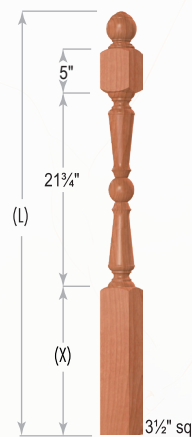

#### Featured Milling Option:

Reeded Ball	RB
-------------	----

**Suggested Handrails** To complement Vienna Series stair parts. For more selections of flat bottom and plowed handrails, see pages 237-239 in our catalog Edition 4.0.

### 5 Length Baluster Dimensions

5E00-5L-200-[Length]  
Pin Top Baluster

L=31"	(Z)=22½"
L=34"	(Z)=25½"
L=36"	(Z)=27½"
L=39"	(Z)=30½"
L=42"	(Z)=33½"

5E05-5L-200-[Length]  
Square Top Baluster

L=31"	(Z)=15½"
L=34"	(Z)=18½"
L=36"	(Z)=20½"
L=39"	(Z)=23½"
L=42"	(Z)=26½"

### Newel Dimensions

Pin Top Newel

4E70	L=43"	X=15"
4E74	L=50"	X=22"
4E75	L=58"	X=30"
4E77	L=65"	X=37"
4E78	L=73"	X=45"

Post to Post Newel

4E00	L=48"	X=16 ¾"
4E04	L=58"	X=26 ¾"
4E53	L=62"	X=30 ¾"
4E55	L=73"	X=41 ¾"
4E58	L=78"	X=46 ¾"