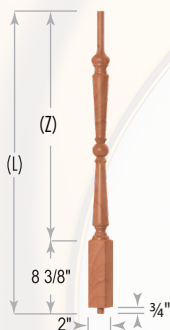

#### Featured Milling Option:

Reeded Ball	RB
-------------	----

**Suggested Handrails** To complement Vienna Series stair parts. For more selections of flat bottom and plowed handrails, see pages 237-239 in our catalog Edition 4.0.

6310 (Pin Top only)

6400

6519

6710 (Pin Top only)

6910

### 5 Length Baluster Dimensions

5E00-5L-200-[Length]  
Pin Top Baluster

L=31"	(Z)=22½"
L=34"	(Z)=25½"
L=36"	(Z)=27½"
L=39"	(Z)=30½"
L=42"	(Z)=33½"

5E05-5L-200-[Length]  
Square Top Baluster

L=31"	(Z)=15½"
L=34"	(Z)=18½"
L=36"	(Z)=20½"
L=39"	(Z)=23½"
L=42"	(Z)=26½"

### Newel Dimensions

Pin Top Newel

4E70	L=43"	X=15"
4E74	L=50"	X=22"
4E75	L=58"	X=30"
4E77	L=65"	X=37"
4E78	L=73"	X=45"

Post to Post Newel

4E00	L=48"	X=16 ¾"
4E04	L=58"	X=26 ¾"
4E53	L=62"	X=30 ¾"
4E55	L=73"	X=41 ¾"
4E58	L=78"	X=46 ¾"