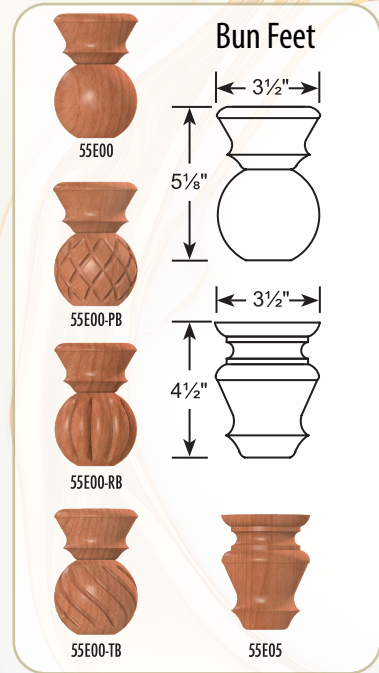

### 5 Length Baluster Dimensions

5E00-5L-200-[Length]  
Pin Top Baluster

L=31"	(Z)=22½"
L=34"	(Z)=25½"
L=36"	(Z)=27½"
L=39"	(Z)=30½"
L=42"	(Z)=33½"

5E05-5L-200-[Length]  
Square Top Baluster

L=31"	(Z)=15½"
L=34"	(Z)=18½"
L=36"	(Z)=20½"
L=39"	(Z)=23½"
L=42"	(Z)=26½"

### Newel Dimensions

Pin Top Newel

4E70	L=43"	X=15"
4E74	L=50"	X=22"
4E75	L=58"	X=30"
4E77	L=65"	X=37"
4E78	L=73"	X=45"

Post to Post Newel

4E00	L=48"	X=16 ¾"
4E04	L=58"	X=26 ¾"
4E53	L=62"	X=30 ¾"
4E55	L=73"	X=41 ¾"
4E58	L=78"	X=46 ¾"

2nd Floor Landing Newel  
4E03

Intermediate Landing Newel  
4E05

Post to Post Newels shown with Athena Ball Top (ATH). See all Post Top options on pages 276-278 in our catalog Edition 4.0.

**Kitchen Island & Fireplace Columns**

### Decorative Full-Size Columns