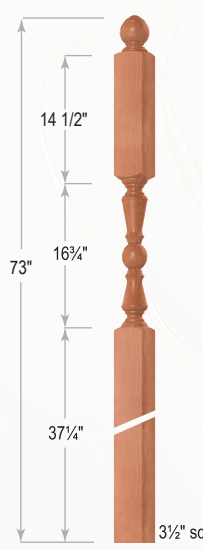

Intermediate Landing Newel
4E05

Post to Post Newels shown with Athena Ball Top (ATH). See all Post Top options on pages 276-278 in our catalog Edition 4.0.