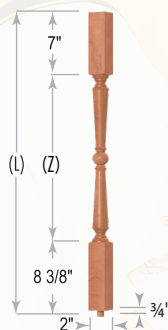

#### Featured Milling Option:

Reeded Ball	RB
-------------	----

**Suggested Handrails** To complement Vienna Series stair parts. For more selections of flat bottom and plowed handrails, see pages 237-239 in our catalog Edition 4.0.

6310 (Pin Top only)

6400

6519

6710 (Pin Top only)

6910

### 5 Length Baluster Dimensions

5E00-5L-200-[Length]  
Pin Top Baluster

L=31"	(Z)=22½"
L=34"	(Z)=25½"
L=36"	(Z)=27½"
L=39"	(Z)=30½"
L=42"	(Z)=33½"

5E05-5L-200-[Length]  
Square Top Baluster

L=31"	(Z)=15½"
L=34"	(Z)=18½"
L=36"	(Z)=20½"
L=39"	(Z)=23½"
L=42"	(Z)=26½"

### Newel Dimensions

Pin Top Newel

4E70	L=43"	X=15"
4E74	L=50"	X=22"
4E75	L=58"	X=30"
4E77	L=65"	X=37"
4E78	L=73"	X=45"

Post to Post Newel

4E00	L=48"	X=16 ¾"
4E04	L=58"	X=26 ¾"
4E53	L=62"	X=30 ¾"
4E55	L=73"	X=41 ¾"
4E58	L=78"	X=46 ¾"