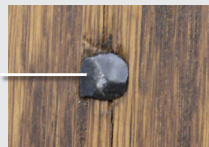

Custom
4392-CHKY-HH11
Character Hickory
Hand Hewn #11
Black Glazed & Stained

ESN90-725-CWO-DIS2
Character White Oak
Distressed #2
Stained

Rustic and Distressed Selection Guide

(Products come unfinished. Shown with Clear Coat and Black Glazed/Stained as examples.)

TEXTURE OPTIONS	CODE	Treads- top face & visible edges	Risers- front only	Box Newels	Square Balusters- 4 sides	Square Newels- 4 sides	Turned Balusters	Turned Newels	Handrail- 4 sides
Distressed #1 [^]	DIS1	✓	✓	✓	✓	✓	✓	✓	✓
Distressed #2	DIS2	✓	✓	✓	✓	✓	✓	✓	✓
Hand Hewn #11	HH11	✓	✓	✓		✓			
Hand Hewn #31	HH31	✓	✓	✓	✓	✓			6002 & similar
Hand Scrape #50	HS50	✓	✓						
Rough Sawn #1	RS1	✓	✓	✓	✓	✓			

[^] Distressed option #2 has heavier distressing than option #1

Other Options – Visible Rustic Nailheads

Decorative Wrought Iron Head Nails
1" L, Black Oxide

Cut Common Nails
1½" L, Black Oxide

OAK POINTE