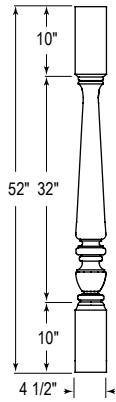

Fireplace Columns

Top and bottom blocks are round