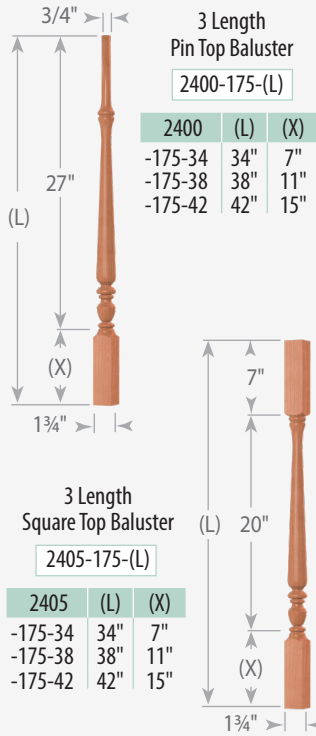

6710

6910

Newel Dimensions

Post to Post Newels shown with Regency Top (REG). See all Post Top options on pages 300-302 in our catalog Edition 3.0.

Baluster Dimensions

See page 22 in our catalog Edition 3.0 for 3 Length Baluster orientation on treads

Wooden Dowel Pin

The bottom of each 3 length baluster is drilled and shipped with a loose wooden pin for installation.

Optional steel dowel screws also available.
Order #3076-100PK (pack of 100).

See page 22 in our catalog Edition 3.0 for 3 Length Baluster orientation on treads

Milling Options	Reeded	Reeded/ Urn Reeded	Urn Reeded
Code	R	R/UR	UR

2400-175 (13/4" wide) Pin Top Balusters

2405-175 (13/4" wide) Square Top Balusters

Plain

-R

-R/UR

-UR

Plain

See pages 316-319 in our catalog Edition 3.0 for more Fireplace Columns

Decorative Solid Round Columns

Decorative Solid Round Column Dimensions*			
Column Size	550	750	950
Bottom Dia. "A"	5 1/2"	7 1/2"	9 1/2"
Top Dia. "B"	5 1/2"	7 1/2"	9 1/2"
Round Bottom Block Height "P"	2"	2 3/8"	3 3/8"
Round Top Block Height "Q"	1 1/2"	2"	2 1/2"
Standard Lengths (including cap & base)	6' 7' 8'	6' 7' 8' 9' 10'	6'
Cap & Base Included	Attic Base with Tuscan Base for Cap		