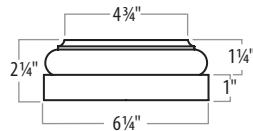

Interior Posts

Standard post size is 5 1/2" wide and 96" high.

Interior Post Shown Plain

42405-550

Our columns and posts have not been tested for their weight bearing ability and therefore are sold as NON-weight bearing.

Fireplace Columns

Top and bottom blocks are round

Fireplace Column Example

22405-450-UR

Tuscan Base
used for Cap and Base (optional)

Model No. BASETUS450

Fireplace Columns shown with Reeded and Urn Reeded milling options.

See pages 316-319 in our catalog Edition 3.0 for more Fireplace Columns

Decorative Solid Round Columns

Decorative Solid Round Column Dimensions*			
Column Size	550	750	950
Bottom Dia. "A"	5 1/2"	7 1/2"	9 1/2"
Top Dia. "B"	5 1/2"	7 1/2"	9 1/2"
Round Bottom Block Height "P"	2"	2 3/8"	3 3/8"
Round Top Block Height "Q"	1 1/2"	2"	2 1/2"
Standard Lengths (including cap & base)	6' 7' 8'	6' 7' 8' 9' 10'	6'
Cap & Base Included	Attic Base with Tuscan Base for Cap		