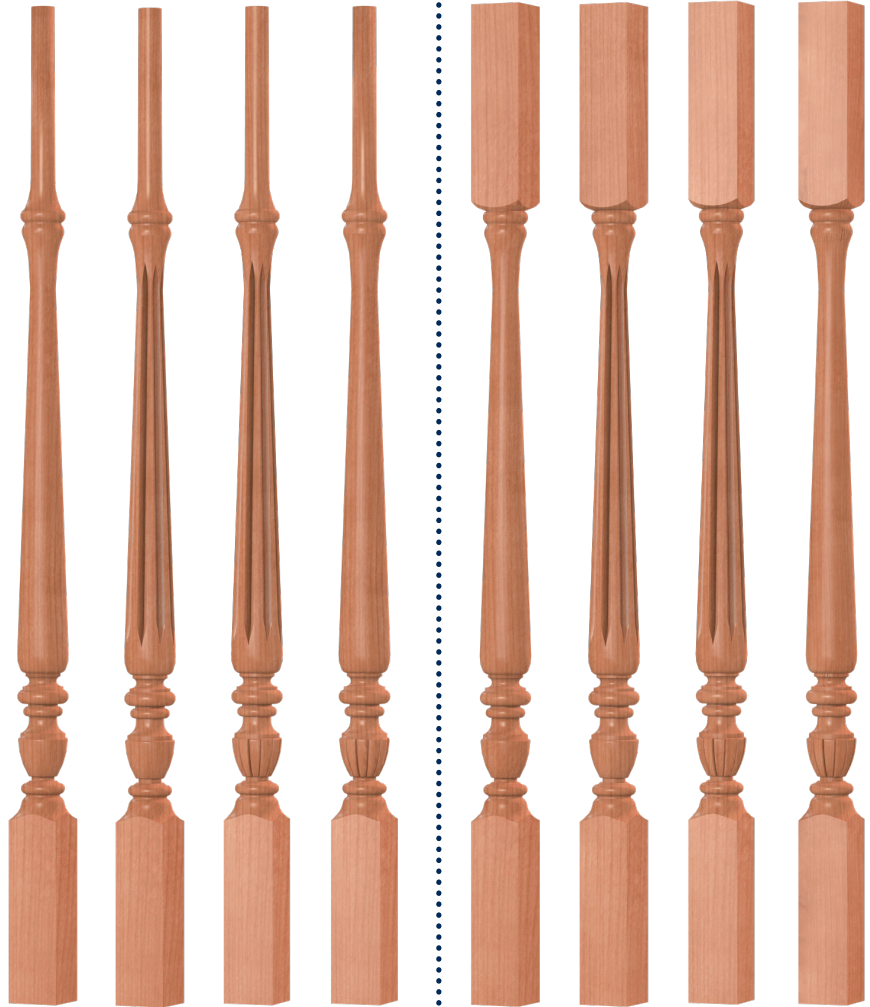

6710

6910

Newel Dimensions

Post to Post Newels shown with Regency Top (REG). See all Post Top options on pages 300-302 in our catalog Edition 3.0.

Baluster Dimensions

See page 22 in our catalog Edition 3.0 for 3 Length Baluster orientation on treads

Wooden Dowel Pin

The bottom of each 3 length baluster is drilled and shipped with a loose wooden pin for installation.

Optional steel dowel screws also available.
Order #3076-100PK (pack of 100).

See page 22 in our catalog Edition 3.0 for 3 Length Baluster orientation on treads

Milling Options	Reeded	Reeded/ Urn Reeded	Urn Reeded
Code	R	R/UR	UR

2400-175 (13/4" wide) Pin Top Balusters

2405-175 (13/4" wide) Square Top Balusters

Plain

-R

-R/UR

-UR

Plain