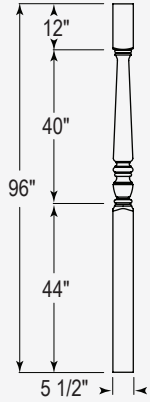

6710

6910

Newel Dimensions

Post to Post Newels shown with Regency Top (REG). See all Post Top options on pages 300-302 in our catalog Edition 3.0.

Baluster Dimensions

See page 22 in our catalog Edition 3.0 for 3 Length Baluster orientation on treads

Interior Posts

Standard post size is 5 1/2" wide and 96" high.

Interior Post Shown Plain

42405-550

Our columns and posts have not been tested for their weight bearing ability and therefore are sold as NON-weight bearing.

See pages 316-319 in our catalog Edition 3.0 for more Fireplace Columns

Decorative Solid Round Columns

Decorative Solid Round Column Dimensions*			
Column Size	550	750	950
Bottom Dia. "A"	5 1/2"	7 1/2"	9 1/2"
Top Dia. "B"	5 1/2"	7 1/2"	9 1/2"
Round Bottom Block Height "P"	2"	2 3/8"	3 3/8"
Round Top Block Height "Q"	1 1/2"	2"	2 1/2"
Standard Lengths (including cap & base)	6' 7' 8'	6' 7' 8' 9' 10'	6'
Cap & Base Included	Attic Base with Tuscan Base for Cap		

*Dimensions shown are after final field trimming of shaft bottom.

Base/Cap Dimensions

Tuscan Base Bottom Square Width "C"	9"	11"	13"
Attic Base Bottom Square Width "CC"	9"	11"	13"

Tuscan Base used for Cap