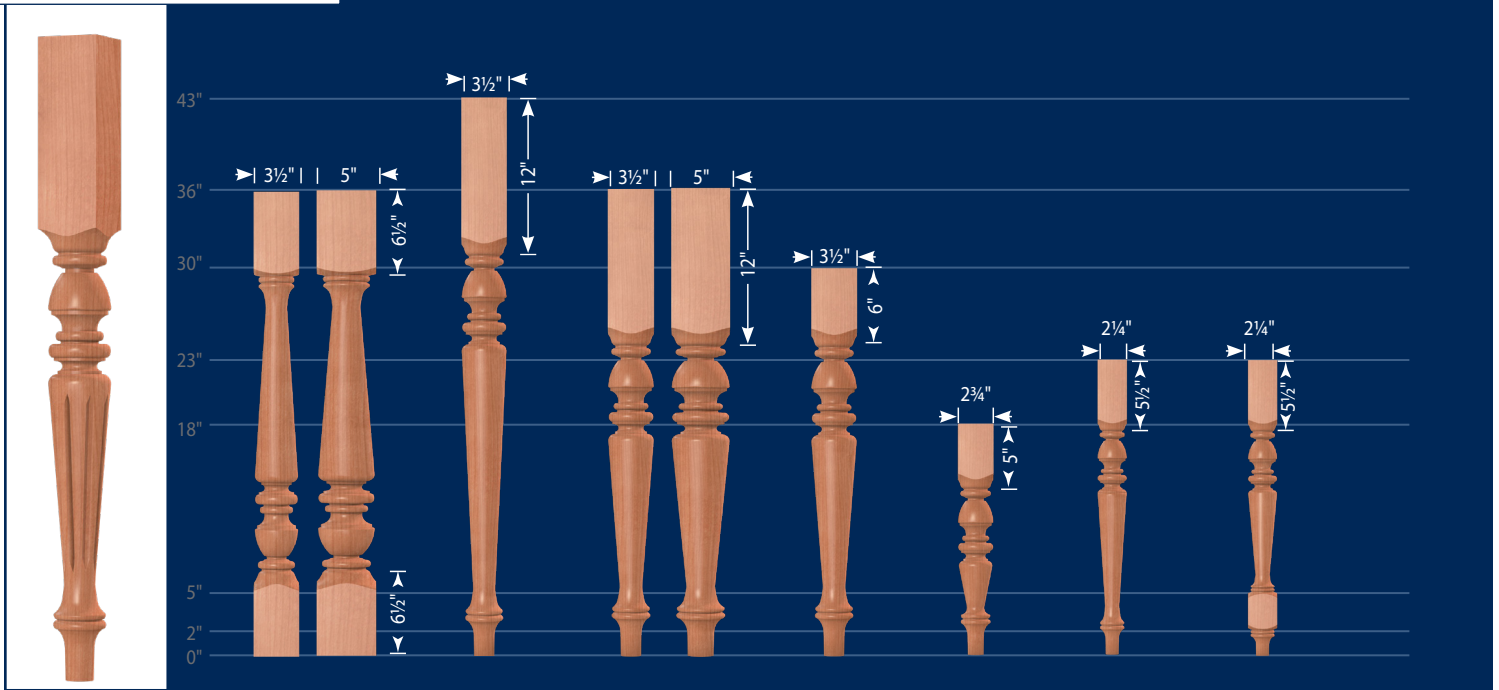

-R

-R/UR

-UR

UR

Add the Urn Reeded to any Regency part by specifying the suffix UR. See price list.

Regency Series
DIAMOND COLLECTION

Island Leg Example 102405-350-R	Island Column 12405-350 12405-500	Bar Leg (footed) 122405-350	Island Leg (footed) 102405-350 102405-500	Table Leg (footed) 92405-350	Coffee Table Leg (footed) 82405-275	End Table Leg (footed) 72405-225	End Table Leg (w/stretcher block) 62405-225
------------------------------------	---	--------------------------------	---	---------------------------------	--	-------------------------------------	--