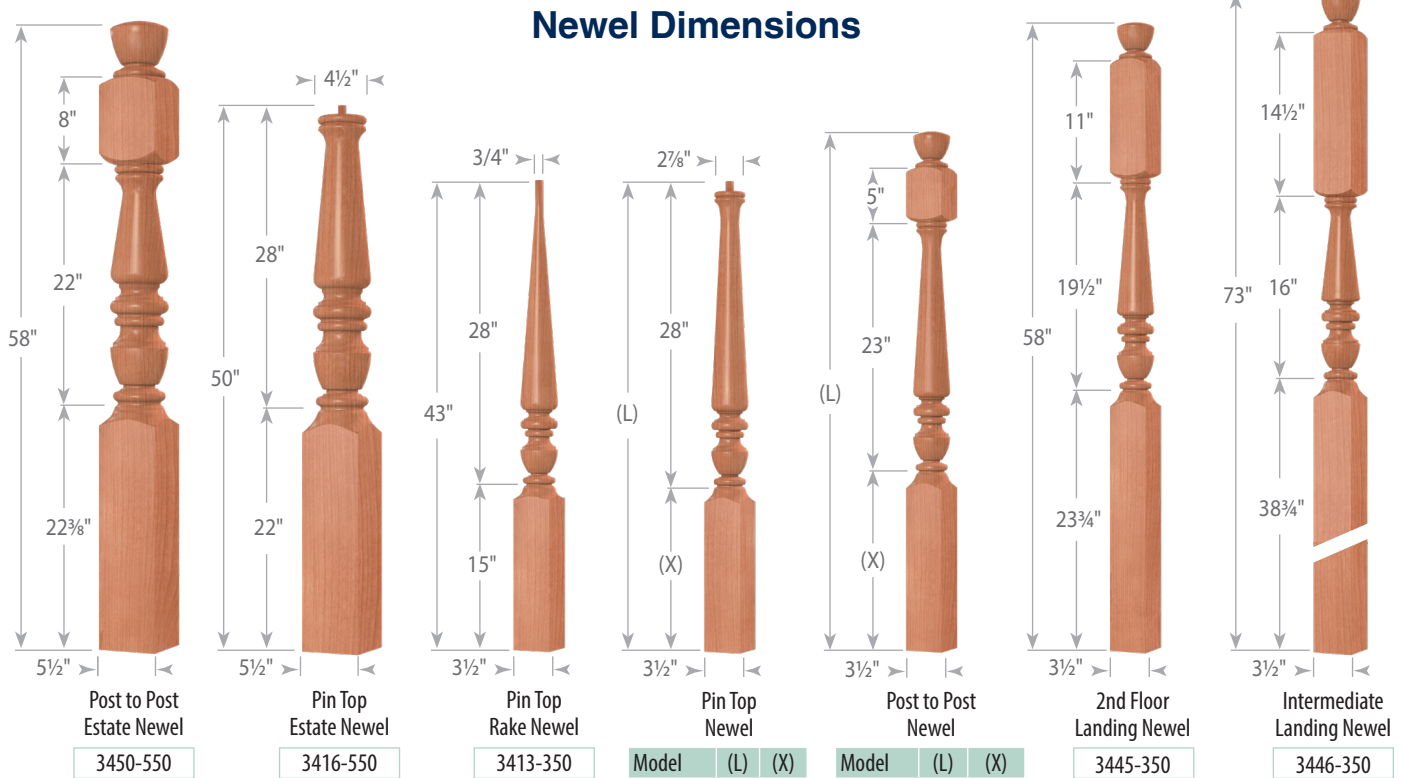

MADE IN THE USA ★ ★

Suggested Handrails: To complement Regency Series stair parts. For more selections of flat bottom and plowed handrails, see pages 263-265 in our catalog Edition 3.0.

6210

6310

6400

6519

6710

6910

Newel Dimensions

Post to Post Newels shown with Regency Top (REG). See all Post Top options on pages 300-302 in our catalog Edition 3.0.

Baluster Dimensions

See page 22 in our catalog Edition 3.0 for 3 Length Baluster orientation on treads