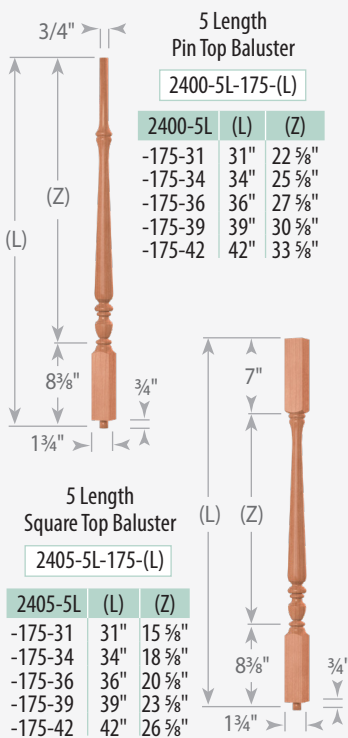

6710

6910

Newel Dimensions

Post to Post Newels shown with Regency Top (REG). See all Post Top options on pages 300-302 in our catalog Edition 3.0.

Baluster Dimensions

See page 22 in our catalog Edition 3.0 for 3 Length Baluster orientation on treads

Wooden Dowel Pin

The bottom of each 3 length baluster is drilled and shipped with a loose wooden pin for installation.

Optional steel dowel screws also available.
Order #3076-100PK (pack of 100).

See page 22 in our catalog Edition 3.0 for 3 Length Baluster orientation on treads

Milling Options	Reeded	Reeded/ Urn Reeded	Urn Reeded
Code	R	R/UR	UR

2400-175 (13/4" wide) Pin Top Balusters

2405-175 (13/4" wide) Square Top Balusters

Plain

-R

-R/UR

-UR

Plain

See pages 316-319 in our catalog Edition 3.0 for more Fireplace Columns

Decorative Solid Round Columns

Decorative Solid Round Column Dimensions*			
Column Size	550	750	950
Bottom Dia. "A"	5 1/2"	7 1/2"	9 1/2"
Top Dia. "B"	5 1/2"	7 1/2"	9 1/2"
Round Bottom Block Height "P"	2"	2 3/8"	3 3/8"
Round Top Block Height "Q"	1 1/2"	2"	2 1/2"
Standard Lengths (including cap & base)	6' 7' 8'	6' 7' 8' 9' 10'	6'
Cap & Base Included	Attic Base with Tuscan Base for Cap		