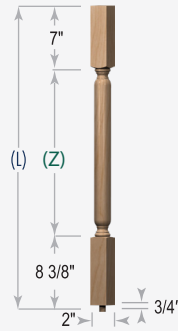

5E65-5L-200-[Length]
Square Top Baluster