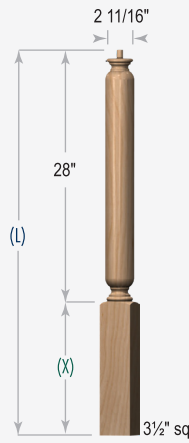

Newel Dimensions

Pin Top Newel

- 4E10 L=43" X=15"
- 4E14 L=50" X=22"
- 4E15 L=58" X=30"
- 4E17 L=65" X=37"
- 4E18 L=73" X=45"