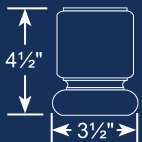

Suggested Handrails: To complement Barcelona Series stair parts. For more selections of flat bottom and plowed handrails, see pages 263-265 in our catalog Edition 3.0..

5 Length Baluster Dimensions

5E60-5L-200-[Length]
Pin Top Baluster

5E65-5L-200-[Length]
Square Top Baluster

Newel Dimensions

Pin Top Newel

- 4E10 L=43" X=15"
- 4E14 L=50" X=22"
- 4E15 L=58" X=30"
- 4E17 L=65" X=37"
- 4E18 L=73" X=45"

Post to Post Newel

- 4E80 L=48" X=16 $\frac{3}{4}$ "
- 4E82 L=58" X=26 $\frac{3}{4}$ "
- 4E93 L=62" X=30 $\frac{3}{4}$ "
- 4E95 L=73" X=41 $\frac{3}{4}$ "
- 4E98 L=78" X=46 $\frac{3}{4}$ "

2nd Floor Landing Newel
4E85

Intermediate Landing Newel
4E86

Post to Post Newels shown with Athena Ball Top (ATH). See all Post Top options on pages 300-302.

Post Tops

Venus

VEN

Athena

ATH

Choose either for your newels

Standard Thickness:

- Baluster 2"
- Newel 3 $\frac{1}{2}$ "
- Estate Newel 5 $\frac{1}{2}$ "
- Kitchen Island 3 $\frac{1}{2}$ "
- Fireplace 4 $\frac{1}{2}$ "

Other Widths Available

Featured Milling Option:

- Doric Flute 12 DF12

Bun Feet