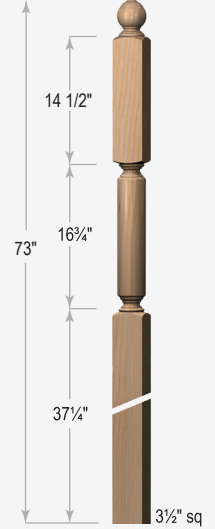

Intermediate Landing Newel
4E86

Post to Post Newels shown with Athena Ball Top (ATH). See all Post Top options on pages 300-302.

Post Tops

Venus

VEN

Athena

ATH

Choose either for your newels

Standard Thickness:

- Baluster 2"
- Newel 3 $\frac{1}{2}$ "
- Estate Newel 5 $\frac{1}{2}$ "
- Kitchen Island 3 $\frac{1}{2}$ "
- Fireplace 4 $\frac{1}{2}$ "

Other Widths Available

Featured Milling Option:

- Doric Flute 12 DF12

Bun Feet