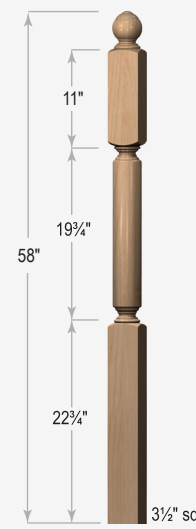

2nd Floor Landing Newel
4E85