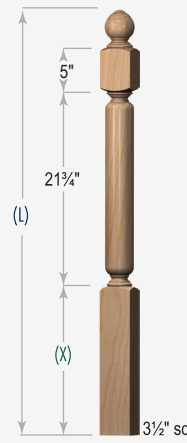

Post to Post Newel

- 4E80 L=48" X=16 $\frac{3}{4}$ "
- 4E82 L=58" X=26 $\frac{3}{4}$ "
- 4E93 L=62" X=30 $\frac{3}{4}$ "
- 4E95 L=73" X=41 $\frac{3}{4}$ "
- 4E98 L=78" X=46 $\frac{3}{4}$ "