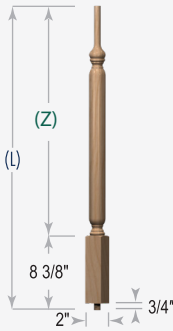

Suggested Handrails: To complement Barcelona Series stair parts. For more selections of flat bottom and plowed handrails, see pages 263-265 in our catalog Edition 3.0..

5 Length Baluster Dimensions

5E60-5L-200-[Length]
Pin Top Baluster