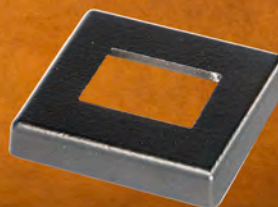

## NEW PRODUCTS INNOVATION

OAK POINTE

Single Cube Double Cube Triple Cube Long Cube

L44144

L44244  
1/2" Square Hollow Bar  
Colors: AG, SAT

L44344

L44444

L43444  
1/2" Square Hollow Bar  
Colors: AG, SAT

L44055

LPLA44-REC  
Rectangle Plain Bar 1/2"  
thick x 1-1/2" wide, Hollow  
Colors: SAT, ORC

ALUM-LPF-15  
Alum Rectangle Flat Shoe for  
Rectangular Baluster  
Colors: SAT, ORC

ALUM-LPP-15  
Alum Rectangle Pitched Shoe  
for Rectangular Baluster  
Colors: SAT, ORC

### NEW LOW PROFILE SHOES

ALUM-LMF-04  
Alum Round Flat Shoe  
for 1/2" Sq Baluster  
Colors: AG, SAT

ALUM-LMP-04  
Alum Round Pitched Shoe  
for 1/2" Sq Baluster  
Colors: AG, SAT

ALUM-LPP-02  
Alum Square Pitched Shoe  
for 1/2" Sq Baluster  
Colors: FB, ORC, SAT