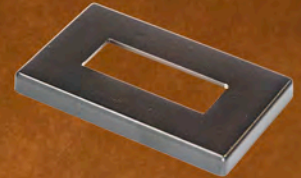

## NEW PRODUCTS INNOVATION

OAK POINTE

Single Cube Double Cube Triple Cube Long Cube

L44144

L44244  
1/2" Square Hollow Bar  
Colors: AG, SAT

L44344

L44444

L43444  
1/2" Square Hollow Bar  
Colors: AG, SAT

L44055

LPLA44-REC  
Rectangle Plain Bar 1/2"  
thick x 1-1/2" wide, Hollow  
Colors: SAT, ORC

ALUM-LPF-15  
Alum Rectangle Flat Shoe for  
Rectangular Baluster  
Colors: SAT, ORC

ALUM-LPP-15  
Alum Rectangle Pitched Shoe  
for Rectangular Baluster  
Colors: SAT, ORC