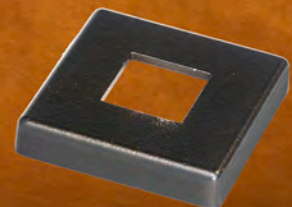

L44055

LPLA44-REC  
Rectangle Plain Bar 1/2"  
thick x 1-1/2" wide, Hollow  
Colors: SAT, ORC

ALUM-LPF-15  
Alum Rectangle Flat Shoe for  
Rectangular Baluster  
Colors: SAT, ORC

ALUM-LPP-15  
Alum Rectangle Pitched Shoe  
for Rectangular Baluster  
Colors: SAT, ORC

### NEW LOW PROFILE SHOES

ALUM-LMF-04  
Alum Round Flat Shoe  
for 1/2" Sq Baluster  
Colors: AG, SAT

ALUM-LMP-04  
Alum Round Pitched Shoe  
for 1/2" Sq Baluster  
Colors: AG, SAT

ALUM-LPP-02  
Alum Square Pitched Shoe  
for 1/2" Sq Baluster  
Colors: FB, ORC, SAT

ALUM-LPF-06  
Alum Square Flat Low Profile  
Shoe for 1/2" Sq Baluster  
Colors: FB, ORC, SAT

NEW PRODUCTS  
INNOVATION