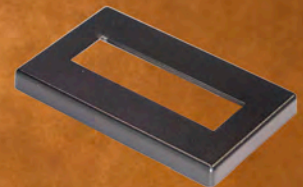

## NEW PRODUCTS INNOVATION

OAK POINTE

Single Cube Double Cube Triple Cube Long Cube

L44144

L44244  
1/2" Square Hollow Bar  
Colors: AG, SAT

L44344

L44444

L43444  
1/2" Square Hollow Bar  
Colors: AG, SAT

L44055

LPLA44-REC  
Rectangle Plain Bar 1/2"  
thick x 1-1/2" wide, Hollow  
Colors: SAT, ORC

ALUM-LPF-15  
Alum Rectangle Flat Shoe for  
Rectangular Baluster  
Colors: SAT, ORC

ALUM-LPP-15  
Alum Rectangle Pitched Shoe  
for Rectangular Baluster  
Colors: SAT, ORC